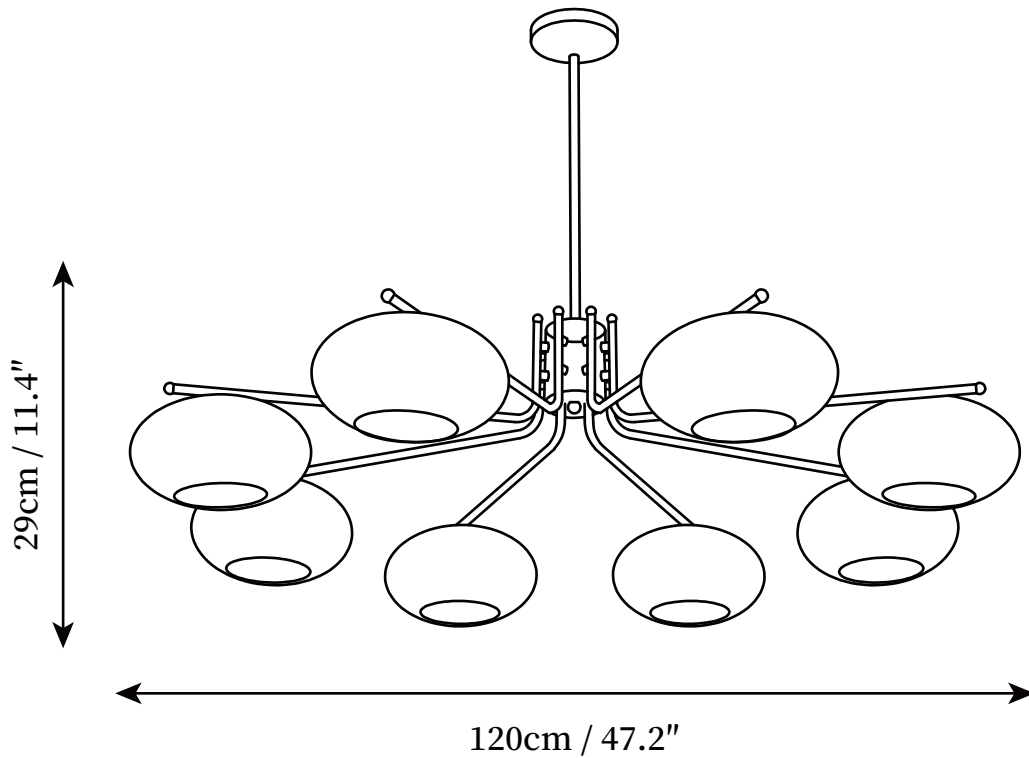

SPECIFICATION SHEET

SPECIFICATION DETAILS

*For custom options, consult factory for details

Fixture Dimensions	D 47.2" x H 11.4"
Light source	E26 or E27
Wattage	Max 40W
Voltage	AC 110-240V
Color Temperature	Based on the purchase of light bulbs
CRI(Ra)	80CRI
Mounting	Ceiling
Driver Required	NO
Optional Color Temps	Buy bulbs as needed
LED Rated Life	Based on bulb life (we do not supply bulbs)
Dimming	Dimming is not supported
Finishes	Sand Nickel, Copper plating
Glass Details	White
Material	Metal, Glass, Iron
Rod Length	Suspension rod length 50cm/19.7"
Rod Type	Sand Nickel, Copper plating / Rod