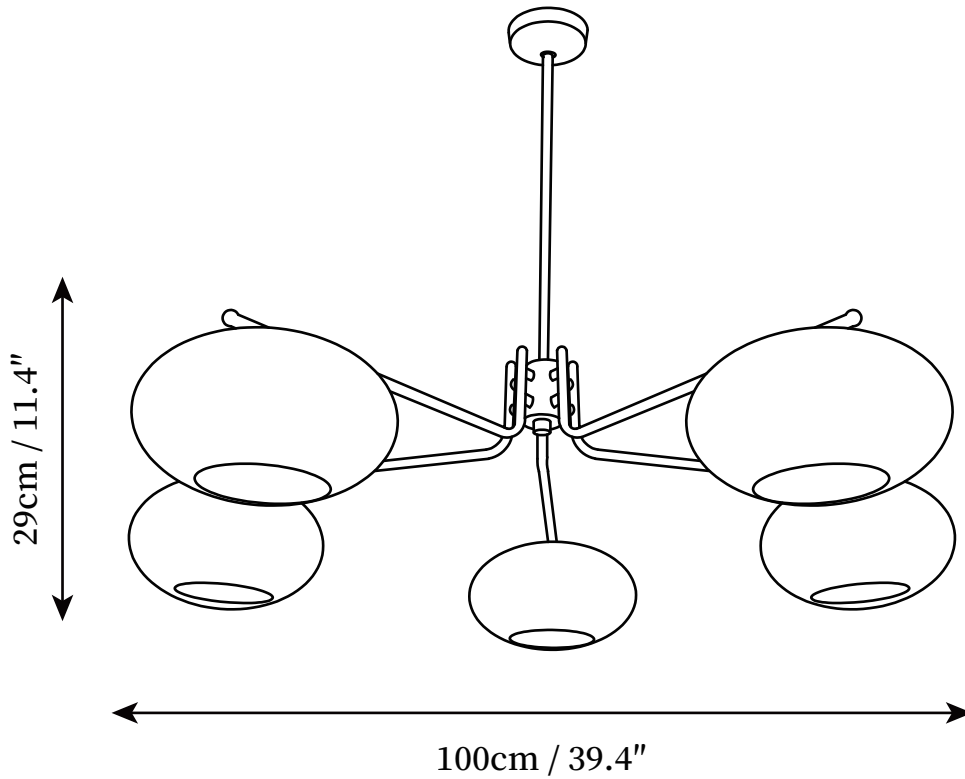

## SPECIFICATION DETAILS

\*For custom options, consult factory for details

<b>Fixture Dimensions</b>	D 31.5" x H 10.6"
<b>Light source</b>	E26 or E27
<b>Wattage</b>	Max 40W
<b>Voltage</b>	AC 110-240V
<b>Color Temperature</b>	Based on the purchase of light bulbs
<b>CRI(Ra)</b>	80CRI
<b>Mounting</b>	Ceiling
<b>Driver Required</b>	NO
<b>Optional Color Temps</b>	Buy bulbs as needed
<b>LED Rated Life</b>	Based on bulb life (we do not supply bulbs)
<b>Dimming</b>	Dimming is not supported
<b>Finishes</b>	Sand Nickel, Copper plating
<b>Glass Details</b>	White
<b>Material</b>	Metal, Glass, Iron
<b>Rod Length</b>	Suspension rod length 50cm/19.7"
<b>Rod Type</b>	Sand Nickel, Copper plating / Rod

## SPECIFICATION DETAILS

\*For custom options, consult factory for details

<b>Fixture Dimensions</b>	D 39.4" x H 11.4"
<b>Light source</b>	E26 or E27
<b>Wattage</b>	Max 40W
<b>Voltage</b>	AC 110-240V
<b>Color Temperature</b>	Based on the purchase of light bulbs
<b>CRI(Ra)</b>	80CRI
<b>Mounting</b>	Ceiling
<b>Driver Required</b>	NO
<b>Optional Color Temps</b>	Buy bulbs as needed
<b>LED Rated Life</b>	Based on bulb life (we do not supply bulbs)
<b>Dimming</b>	Dimming is not supported
<b>Finishes</b>	Sand Nickel, Copper plating
<b>Glass Details</b>	White
<b>Material</b>	Metal, Glass, Iron
<b>Rod Length</b>	Suspension rod length 50cm/19.7"
<b>Rod Type</b>	Sand Nickel, Copper plating / Rod