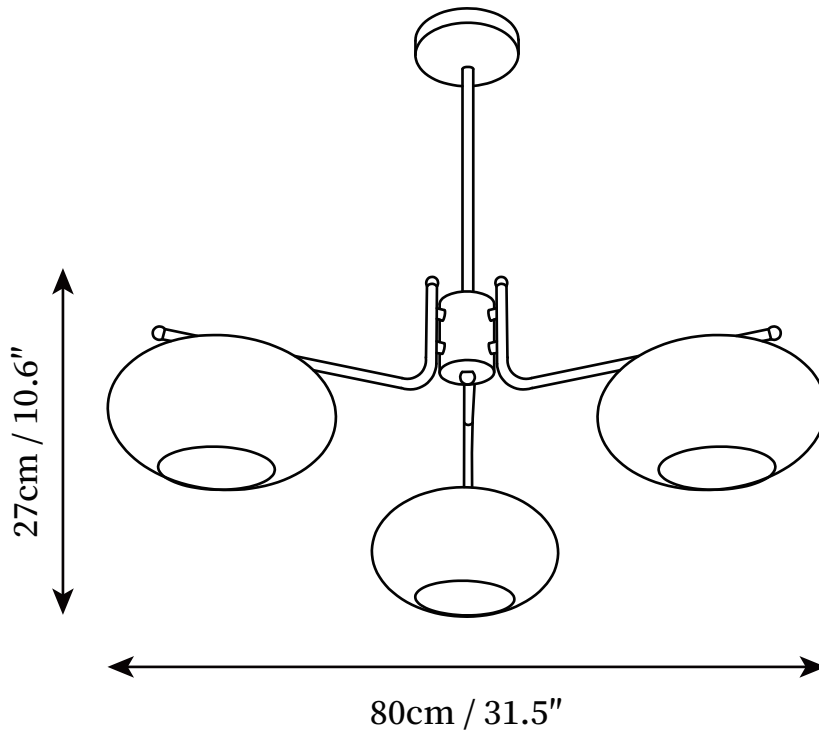

## SPECIFICATION DETAILS

\*For custom options, consult factory for details

<b>Fixture Dimensions</b>	D 31.5" x H 10.6"
<b>Light source</b>	E26 or E27
<b>Wattage</b>	Max 40W
<b>Voltage</b>	AC 110-240V
<b>Color Temperature</b>	Based on the purchase of light bulbs
<b>CRI(Ra)</b>	80CRI
<b>Mounting</b>	Ceiling
<b>Driver Required</b>	NO
<b>Optional Color Temps</b>	Buy bulbs as needed
<b>LED Rated Life</b>	Based on bulb life (we do not supply bulbs)
<b>Dimming</b>	Dimming is not supported
<b>Finishes</b>	Sand Nickel, Copper plating
<b>Glass Details</b>	White
<b>Material</b>	Metal, Glass, Iron
<b>Rod Length</b>	Suspension rod length 50cm/19.7"
<b>Rod Type</b>	Sand Nickel, Copper plating / Rod

## SPECIFICATION DETAILS

\*For custom options, consult factory for details

<b>Fixture Dimensions</b>	D 39.4" x H 11.4"
<b>Light source</b>	E26 or E27
<b>Wattage</b>	Max 40W
<b>Voltage</b>	AC 110-240V
<b>Color Temperature</b>	Based on the purchase of light bulbs
<b>CRI(Ra)</b>	80CRI
<b>Mounting</b>	Ceiling
<b>Driver Required</b>	NO
<b>Optional Color Temps</b>	Buy bulbs as needed
<b>LED Rated Life</b>	Based on bulb life (we do not supply bulbs)
<b>Dimming</b>	Dimming is not supported
<b>Finishes</b>	Sand Nickel, Copper plating
<b>Glass Details</b>	White
<b>Material</b>	Metal, Glass, Iron
<b>Rod Length</b>	Suspension rod length 50cm/19.7"
<b>Rod Type</b>	Sand Nickel, Copper plating / Rod