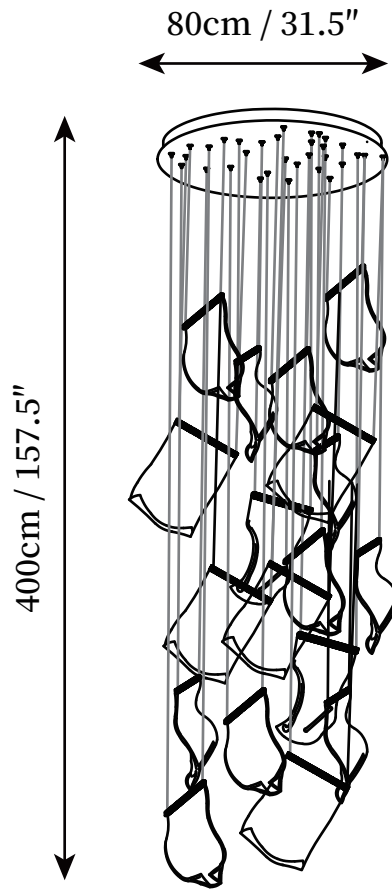

SPECIFICATION SHEET

SPECIFICATION DETAILS

*For custom options, consult factory for details

Fixture Dimensions	D 31.5" x H 157.5"
Light source	Integrated LED
Wattage	~5W (Single light)
Voltage	AC 110-240V
Color Temperature	3000k
CRI(Ra)	80CRI
Mounting	Ceiling
Driver Required	YES
Optional Color Temps	Warm Light (3000K), Neutral Light (4500K), Cool Light (6000K)
LED Rated Life	30000hours
Dimming	Dimming is not supported
Finishes	Gold, Chrome
Shade Details	Clear
Material	Metal, Acrylic
Wire Length	157.5"
Wire Type	Clear Coaxial Wire