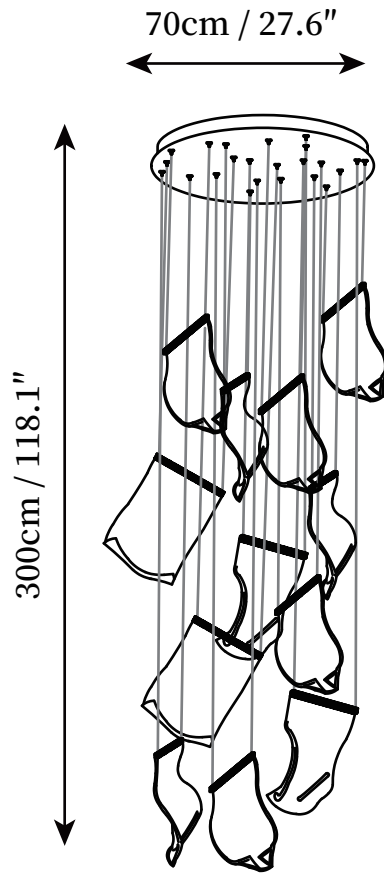

SPECIFICATION SHEET

SPECIFICATION DETAILS

*For custom options, consult factory for details

Fixture Dimensions	D 27.6" x H 118.1"
Light source	Integrated LED
Wattage	~5W (Single light)
Voltage	AC 110-240V
Color Temperature	3000k
CRI(Ra)	80CRI
Mounting	Ceiling
Driver Required	YES
Optional Color Temps	Warm Light (3000K), Neutral Light (4500K), Cool Light (6000K)
LED Rated Life	30000hours
Dimming	Dimming is not supported
Finishes	Gold, Chrome
Shade Details	Clear
Material	Metal, Acrylic
Wire Length	118.1"
Wire Type	Clear Coaxial Wire