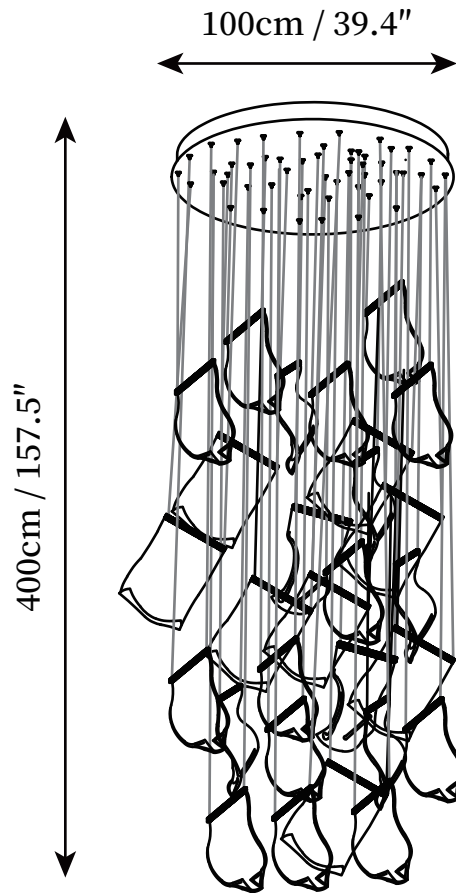

SPECIFICATION SHEET

SPECIFICATION DETAILS

*For custom options, consult factory for details

Fixture Dimensions	D 39.4" x H 157.5"
Light source	Integrated LED
Wattage	~5W (Single light)
Voltage	AC 110-240V
Color Temperature	3000k
CRI(Ra)	80CRI
Mounting	Ceiling
Driver Required	YES
Optional Color Temps	Warm Light (3000K), Neutral Light (4500K), Cool Light (6000K)
LED Rated Life	30000hours
Dimming	Dimming is not supported
Finishes	Gold, Chrome
Shade Details	Clear
Material	Metal, Acrylic
Wire Length	157.5"
Wire Type	Clear Coaxial Wire