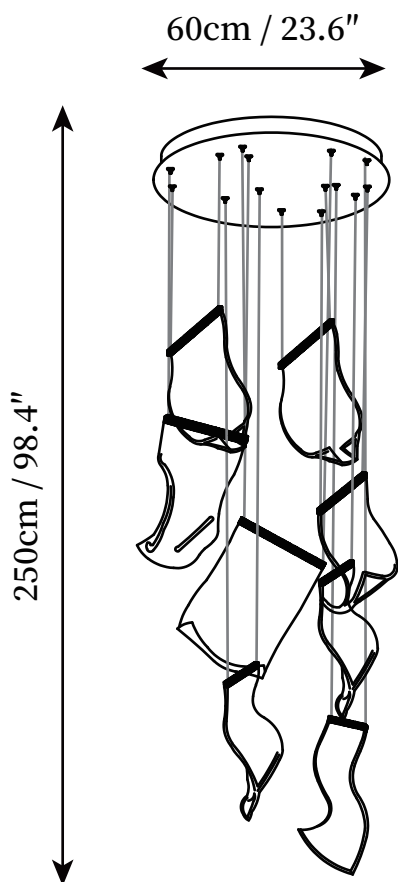

SPECIFICATION SHEET

SPECIFICATION DETAILS

*For custom options, consult factory for details

Fixture Dimensions	D 13.8" x H 59"
Light source	Integrated LED
Wattage	~5W (Single light)
Voltage	AC 110-240V
Color Temperature	3000k
CRI(Ra)	80CRI
Mounting	Ceiling
Driver Required	YES
Optional Color Temps	Warm Light (3000K), Neutral Light (4500K), Cool Light (6000K)
LED Rated Life	30000hours
Dimming	Dimming is not supported
Finishes	Gold, Chrome
Shade Details	Clear
Material	Metal, Acrylic
Wire Length	59"
Wire Type	Clear Coaxial Wire

SPECIFICATION SHEET

SPECIFICATION DETAILS

*For custom options, consult factory for details

Fixture Dimensions	D 19.7" x H 59"
Light source	Integrated LED
Wattage	~5W (Single light)
Voltage	AC 110-240V
Color Temperature	3000k
CRI(Ra)	80CRI
Mounting	Ceiling
Driver Required	YES
Optional Color Temps	Warm Light (3000K), Neutral Light (4500K), Cool Light (6000K)
LED Rated Life	30000hours
Dimming	Dimming is not supported
Finishes	Gold, Chrome
Shade Details	Clear
Material	Metal, Acrylic
Wire Length	59"
Wire Type	Clear Coaxial Wire

SPECIFICATION SHEET

SPECIFICATION DETAILS

*For custom options, consult factory for details

Fixture Dimensions	D 23.6" x H 98.4"
Light source	Integrated LED
Wattage	~5W (Single light)
Voltage	AC 110-240V
Color Temperature	3000k
CRI(Ra)	80CRI
Mounting	Ceiling
Driver Required	YES
Optional Color Temps	Warm Light (3000K), Neutral Light (4500K), Cool Light (6000K)
LED Rated Life	30000hours
Dimming	Dimming is not supported
Finishes	Gold, Chrome
Shade Details	Clear
Material	Metal, Acrylic
Wire Length	98.4"
Wire Type	Clear Coaxial Wire