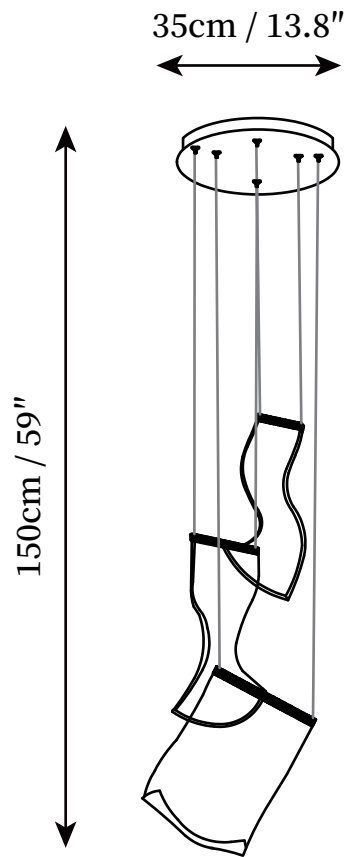

SPECIFICATION SHEET

SPECIFICATION DETAILS

*For custom options, consult factory for details

Fixture Dimensions	D 13.8" x H 59"
Light source	Integrated LED
Wattage	~5W (Single light)
Voltage	AC 110-240V
Color Temperature	3000k
CRI(Ra)	80CRI
Mounting	Ceiling
Driver Required	YES
Optional Color Temps	Warm Light (3000K), Neutral Light (4500K), Cool Light (6000K)
LED Rated Life	30000hours
Dimming	Dimming is not supported
Finishes	Gold, Chrome
Shade Details	Clear
Material	Metal, Acrylic
Wire Length	59"
Wire Type	Clear Coaxial Wire

SPECIFICATION SHEET

SPECIFICATION DETAILS

*For custom options, consult factory for details

Fixture Dimensions	D 19.7" x H 59"
Light source	Integrated LED
Wattage	~5W (Single light)
Voltage	AC 110-240V
Color Temperature	3000k
CRI(Ra)	80CRI
Mounting	Ceiling
Driver Required	YES
Optional Color Temps	Warm Light (3000K), Neutral Light (4500K), Cool Light (6000K)
LED Rated Life	30000hours
Dimming	Dimming is not supported
Finishes	Gold, Chrome
Shade Details	Clear
Material	Metal, Acrylic
Wire Length	59"
Wire Type	Clear Coaxial Wire

SPECIFICATION SHEET

SPECIFICATION DETAILS

*For custom options, consult factory for details

Fixture Dimensions	D 23.6" x H 98.4"
Light source	Integrated LED
Wattage	~5W (Single light)
Voltage	AC 110-240V
Color Temperature	3000k
CRI(Ra)	80CRI
Mounting	Ceiling
Driver Required	YES
Optional Color Temps	Warm Light (3000K), Neutral Light (4500K), Cool Light (6000K)
LED Rated Life	30000hours
Dimming	Dimming is not supported
Finishes	Gold, Chrome
Shade Details	Clear
Material	Metal, Acrylic
Wire Length	98.4"
Wire Type	Clear Coaxial Wire