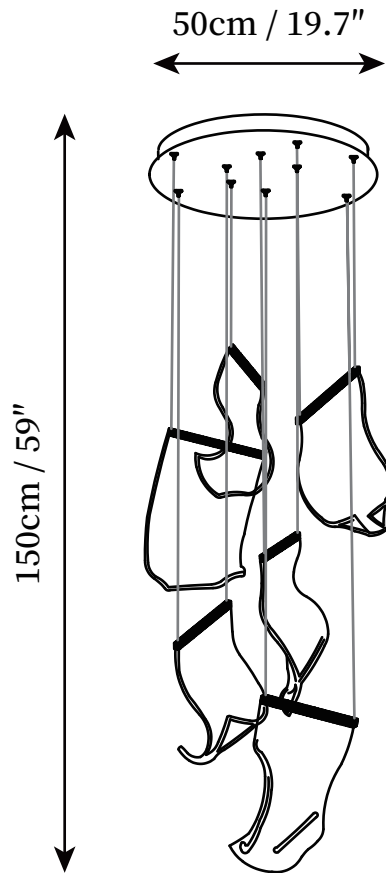

SPECIFICATION SHEET

SPECIFICATION DETAILS

*For custom options, consult factory for details

Fixture Dimensions	D 13.8" x H 59"
Light source	Integrated LED
Wattage	~5W (Single light)
Voltage	AC 110-240V
Color Temperature	3000k
CRI(Ra)	80CRI
Mounting	Ceiling
Driver Required	YES
Optional Color Temps	Warm Light (3000K), Neutral Light (4500K), Cool Light (6000K)
LED Rated Life	30000hours
Dimming	Dimming is not supported
Finishes	Gold, Chrome
Shade Details	Clear
Material	Metal, Acrylic
Wire Length	59"
Wire Type	Clear Coaxial Wire

SPECIFICATION SHEET

SPECIFICATION DETAILS

*For custom options, consult factory for details

Fixture Dimensions	D 19.7" x H 59"
Light source	Integrated LED
Wattage	~5W (Single light)
Voltage	AC 110-240V
Color Temperature	3000k
CRI(Ra)	80CRI
Mounting	Ceiling
Driver Required	YES
Optional Color Temps	Warm Light (3000K), Neutral Light (4500K), Cool Light (6000K)
LED Rated Life	30000hours
Dimming	Dimming is not supported
Finishes	Gold, Chrome
Shade Details	Clear
Material	Metal, Acrylic
Wire Length	59"
Wire Type	Clear Coaxial Wire

SPECIFICATION SHEET

SPECIFICATION DETAILS

*For custom options, consult factory for details

Fixture Dimensions	D 23.6" x H 98.4"
Light source	Integrated LED
Wattage	~5W (Single light)
Voltage	AC 110-240V
Color Temperature	3000k
CRI(Ra)	80CRI
Mounting	Ceiling
Driver Required	YES
Optional Color Temps	Warm Light (3000K), Neutral Light (4500K), Cool Light (6000K)
LED Rated Life	30000hours
Dimming	Dimming is not supported
Finishes	Gold, Chrome
Shade Details	Clear
Material	Metal, Acrylic
Wire Length	98.4"
Wire Type	Clear Coaxial Wire