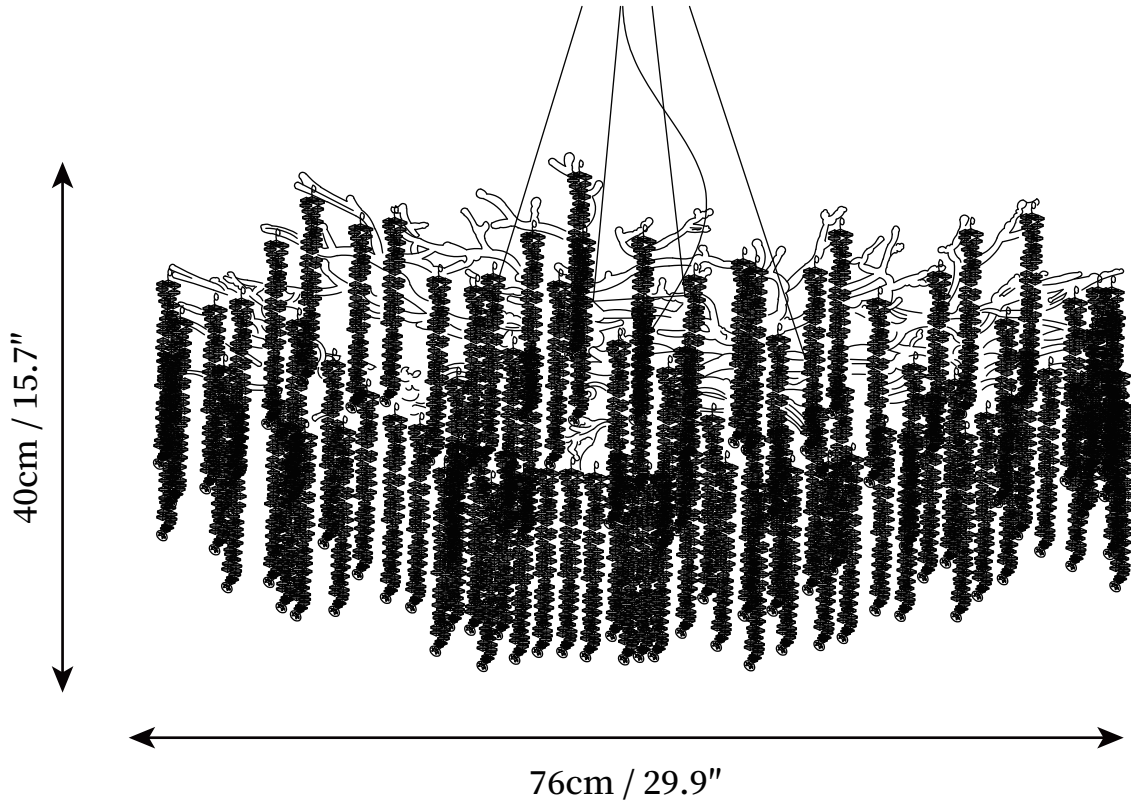

SPECIFICATION SHEET

SPECIFICATION DETAILS

*For custom options, consult factory for details

Fixture Dimensions	D 18.1" x H 15.7"
	G9
Wattage	~5W (single)
Voltage	AC 110-240V
Color Temperature	Based on the purchase of light bulbs
CRI(Ra)	80CRI
Mounting	Ceiling
Driver Required	NO
Optional Color Temps	Buy bulbs as needed
LED Rated Life	Based on bulb life (we do not supply bulbs)
Dimming	Dimming is not supported
Finishes	Gold
Glass Details	Clear
Material	Aluminum, Crystal
Wire Length	59"
Wire Type	Clear Coaxial Wire

SPECIFICATION SHEET

SPECIFICATION DETAILS

*For custom options, consult factory for details

Fixture Dimensions	D 23.6" x H 15.7"
	G9
Wattage	~5W (single)
Voltage	AC 110-240V
Color Temperature	Based on the purchase of light bulbs
CRI(Ra)	80CRI
Mounting	Ceiling
Driver Required	NO
Optional Color Temps	Buy bulbs as needed
LED Rated Life	Based on bulb life (we do not supply bulbs)
Dimming	Dimming is not supported
Finishes	Gold
Glass Details	Clear
Material	Aluminum, Crystal
Wire Length	59"
Wire Type	Clear Coaxial Wire

SPECIFICATION SHEET

SPECIFICATION DETAILS

*For custom options, consult factory for details

Fixture Dimensions	D 29.9" x H 15.7"
	G9
Wattage	~5W (single)
Voltage	AC 110-240V
Color Temperature	Based on the purchase of light bulbs
CRI(Ra)	80CRI
Mounting	Ceiling
Driver Required	NO
Optional Color Temps	Buy bulbs as needed
LED Rated Life	Based on bulb life (we do not supply bulbs)
Dimming	Dimming is not supported
Finishes	Gold
Glass Details	Clear
Material	Aluminum, Crystal
Wire Length	59"
Wire Type	Clear Coaxial Wire