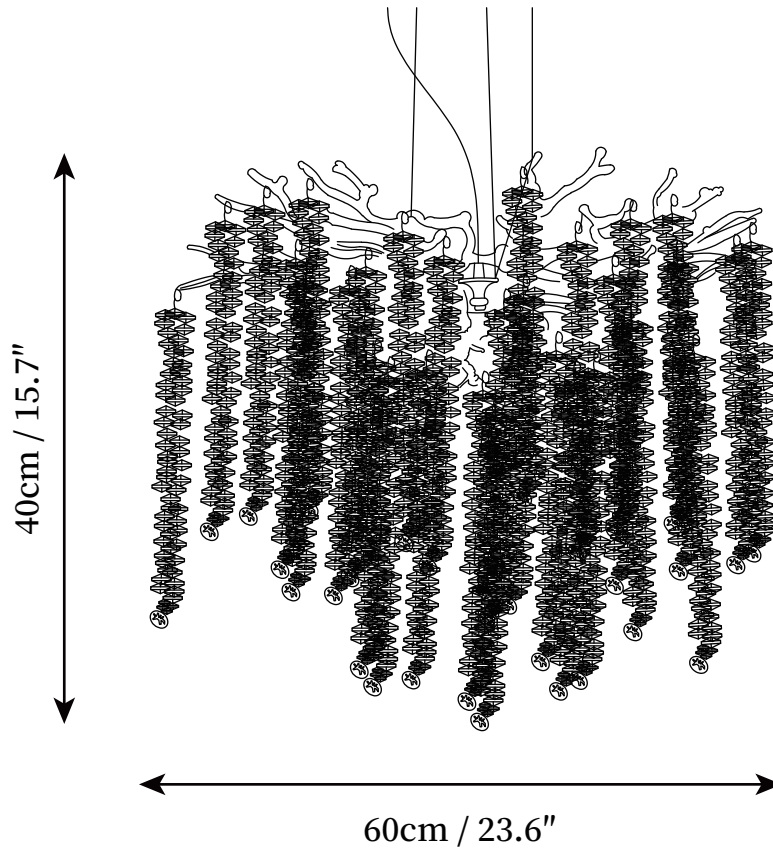

SPECIFICATION SHEET

SPECIFICATION DETAILS

*For custom options, consult factory for details

Fixture Dimensions	D 18.1" x H 15.7"
	G9
Wattage	~5W (single)
Voltage	AC 110-240V
Color Temperature	Based on the purchase of light bulbs
CRI(Ra)	80CRI
Mounting	Ceiling
Driver Required	NO
Optional Color Temps	Buy bulbs as needed
LED Rated Life	Based on bulb life (we do not supply bulbs)
Dimming	Dimming is not supported
Finishes	Gold
Glass Details	Clear
Material	Aluminum, Crystal
Wire Length	59"
Wire Type	Clear Coaxial Wire

SPECIFICATION SHEET

SPECIFICATION DETAILS

*For custom options, consult factory for details

Fixture Dimensions	D 23.6" x H 15.7"
	G9
Wattage	~5W (single)
Voltage	AC 110-240V
Color Temperature	Based on the purchase of light bulbs
CRI(Ra)	80CRI
Mounting	Ceiling
Driver Required	NO
Optional Color Temps	Buy bulbs as needed
LED Rated Life	Based on bulb life (we do not supply bulbs)
Dimming	Dimming is not supported
Finishes	Gold
Glass Details	Clear
Material	Aluminum, Crystal
Wire Length	59"
Wire Type	Clear Coaxial Wire

SPECIFICATION SHEET

SPECIFICATION DETAILS

*For custom options, consult factory for details

Fixture Dimensions	D 29.9" x H 15.7"
	G9
Wattage	~5W (single)
Voltage	AC 110-240V
Color Temperature	Based on the purchase of light bulbs
CRI(Ra)	80CRI
Mounting	Ceiling
Driver Required	NO
Optional Color Temps	Buy bulbs as needed
LED Rated Life	Based on bulb life (we do not supply bulbs)
Dimming	Dimming is not supported
Finishes	Gold
Glass Details	Clear
Material	Aluminum, Crystal
Wire Length	59"
Wire Type	Clear Coaxial Wire