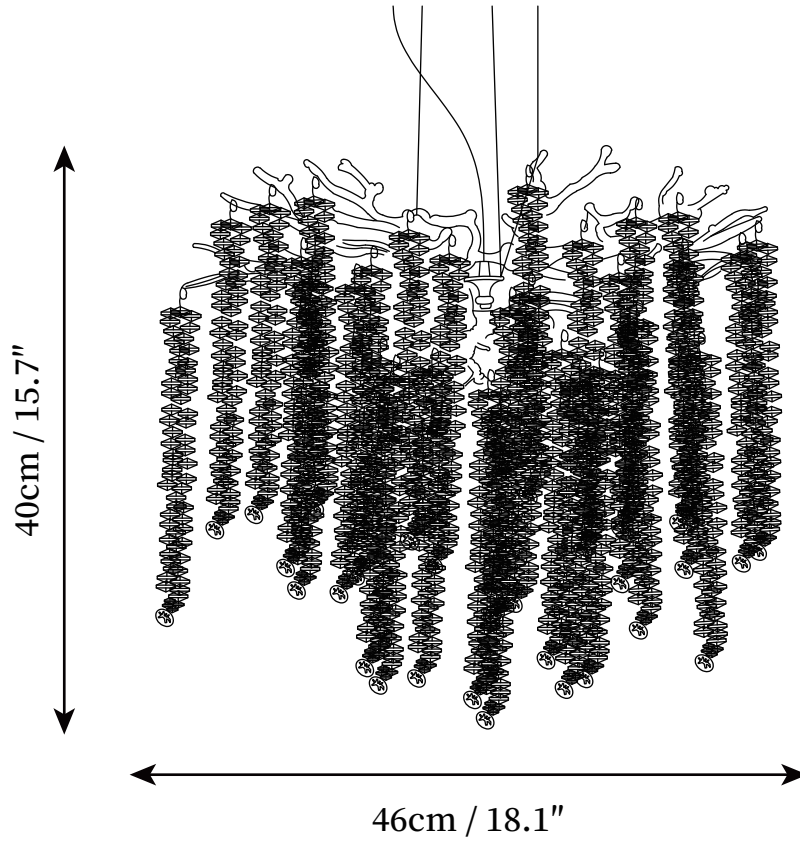

SPECIFICATION SHEET

SPECIFICATION DETAILS

*For custom options, consult factory for details

Fixture Dimensions	D 18.1" x H 15.7"
	G9
Wattage	~5W (single)
Voltage	AC 110-240V
Color Temperature	Based on the purchase of light bulbs
CRI(Ra)	80CRI
Mounting	Ceiling
Driver Required	NO
Optional Color Temps	Buy bulbs as needed
LED Rated Life	Based on bulb life (we do not supply bulbs)
Dimming	Dimming is not supported
Finishes	Gold
Glass Details	Clear
Material	Aluminum, Crystal
Wire Length	59"
Wire Type	Clear Coaxial Wire

SPECIFICATION SHEET

SPECIFICATION DETAILS

*For custom options, consult factory for details

Fixture Dimensions	D 23.6" x H 15.7"
	G9
Wattage	~5W (single)
Voltage	AC 110-240V
Color Temperature	Based on the purchase of light bulbs
CRI(Ra)	80CRI
Mounting	Ceiling
Driver Required	NO
Optional Color Temps	Buy bulbs as needed
LED Rated Life	Based on bulb life (we do not supply bulbs)
Dimming	Dimming is not supported
Finishes	Gold
Glass Details	Clear
Material	Aluminum, Crystal
Wire Length	59"
Wire Type	Clear Coaxial Wire

SPECIFICATION SHEET

SPECIFICATION DETAILS

*For custom options, consult factory for details

Fixture Dimensions	D 29.9" x H 15.7"
	G9
Wattage	~5W (single)
Voltage	AC 110-240V
Color Temperature	Based on the purchase of light bulbs
CRI(Ra)	80CRI
Mounting	Ceiling
Driver Required	NO
Optional Color Temps	Buy bulbs as needed
LED Rated Life	Based on bulb life (we do not supply bulbs)
Dimming	Dimming is not supported
Finishes	Gold
Glass Details	Clear
Material	Aluminum, Crystal
Wire Length	59"
Wire Type	Clear Coaxial Wire