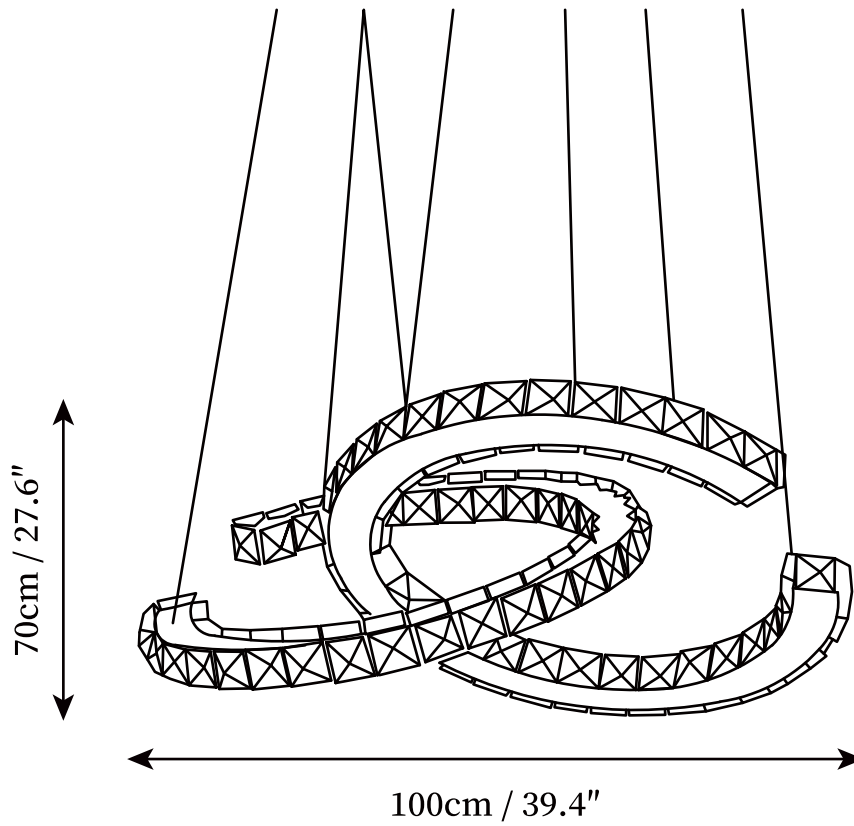

SPECIFICATION SHEET

SPECIFICATION DETAILS

*For custom options, consult factory for details

Fixture Dimensions	L 21.7" x W 11.8"
Light source	Integrated LED
Wattage	~ 35W
Voltage	AC 110-240V
Dimming	Not supported
CRI(Ra)	90+ CRI
Mounting	Hardwired.
LED Rated Life	30000 hours
Color Temperature	Warm Light (3000K), Neutral Light (4000K), Cool Light (6000K)
Control method	Compatible with common wall switches (not included)
Finishes	Silver.
Shads Details	Clear, Cognac.
Material	Stainless steel, K9 crystal
Rod Length	The standard length of the cord is 59" (150 cm), the length is adjustable.

SPECIFICATION SHEET

SPECIFICATION DETAILS

*For custom options, consult factory for details

Fixture Dimensions	L 31.5" x W 23.6"
Light source	Integrated LED
Wattage	~ 60W
Voltage	AC 110-240V
Dimming	Not supported
CRI(Ra)	90+ CRI
Mounting	Hardwired.
LED Rated Life	30000 hours
Color Temperature	Warm Light (3000K), Neutral Light (4000K), Cool Light (6000K)
Control method	Compatible with common wall switches(not included)
Finishes	Silver.
Shads Details	Clear, Cognac.
Material	Stainless steel, K9 crystal
Rod Length	The standard length of the cord is 59" (150 cm), the length is adjustable.

SPECIFICATION DETAILS

*For custom options, consult factory for details

Fixture Dimensions	L 39.4" x W 27.6"
Light source	Integrated LED
Wattage	~ 80W
Voltage	AC 110-240V
Dimming	Not supported
CRI(Ra)	90+ CRI
Mounting	Hardwired.
LED Rated Life	30000 hours
Color Temperature	Warm Light (3000K), Neutral Light (4000K), Cool Light (6000K)
Control method	Compatible with common wall switches (not included)
Finishes	Silver.
Shads Details	Clear, Cognac.
Material	Stainless steel, K9 crystal
Rod Length	The standard length of the cord is 59" (150 cm), the length is adjustable.