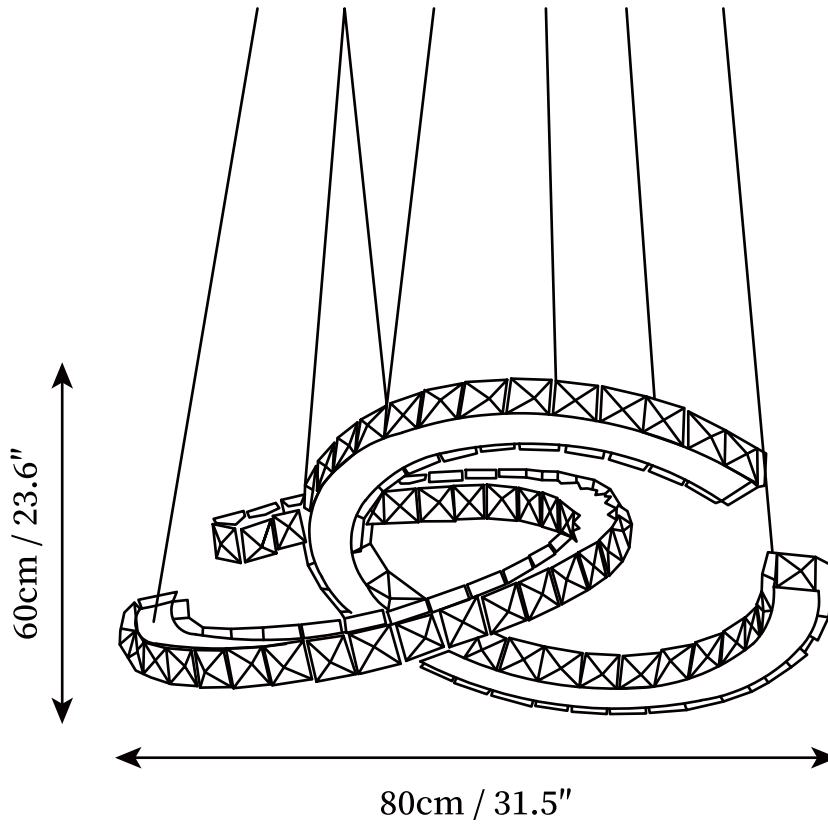

SPECIFICATION SHEET

SPECIFICATION DETAILS

*For custom options, consult factory for details

Fixture Dimensions	L 21.7" x W 11.8"
Light source	Integrated LED
Wattage	~ 35W
Voltage	AC 110-240V
Dimming	Not supported
CRI(Ra)	90+ CRI
Mounting	Hardwired.
LED Rated Life	30000 hours
Color Temperature	Warm Light (3000K), Neutral Light (4000K), Cool Light (6000K)
Control method	Compatible with common wall switches (not included)
Finishes	Silver.
Shads Details	Clear, Cognac.
Material	Stainless steel, K9 crystal
Rod Length	The standard length of the cord is 59" (150 cm), the length is adjustable.

SPECIFICATION SHEET

SPECIFICATION DETAILS

*For custom options, consult factory for details

Fixture Dimensions	L 31.5" x W 23.6"
Light source	Integrated LED
Wattage	~ 60W
Voltage	AC 110-240V
Dimming	Not supported
CRI(Ra)	90+ CRI
Mounting	Hardwired.
LED Rated Life	30000 hours
Color Temperature	Warm Light (3000K), Neutral Light (4000K), Cool Light (6000K)
Control method	Compatible with common wall switches(not included)
Finishes	Silver.
Shads Details	Clear, Cognac.
Material	Stainless steel, K9 crystal
Rod Length	The standard length of the cord is 59" (150 cm), the length is adjustable.

SPECIFICATION DETAILS

*For custom options, consult factory for details

Fixture Dimensions	L 39.4" x W 27.6"
Light source	Integrated LED
Wattage	~ 80W
Voltage	AC 110-240V
Dimming	Not supported
CRI(Ra)	90+ CRI
Mounting	Hardwired.
LED Rated Life	30000 hours
Color Temperature	Warm Light (3000K), Neutral Light (4000K), Cool Light (6000K)
Control method	Compatible with common wall switches (not included)
Finishes	Silver.
Shads Details	Clear, Cognac.
Material	Stainless steel, K9 crystal
Rod Length	The standard length of the cord is 59" (150 cm), the length is adjustable.