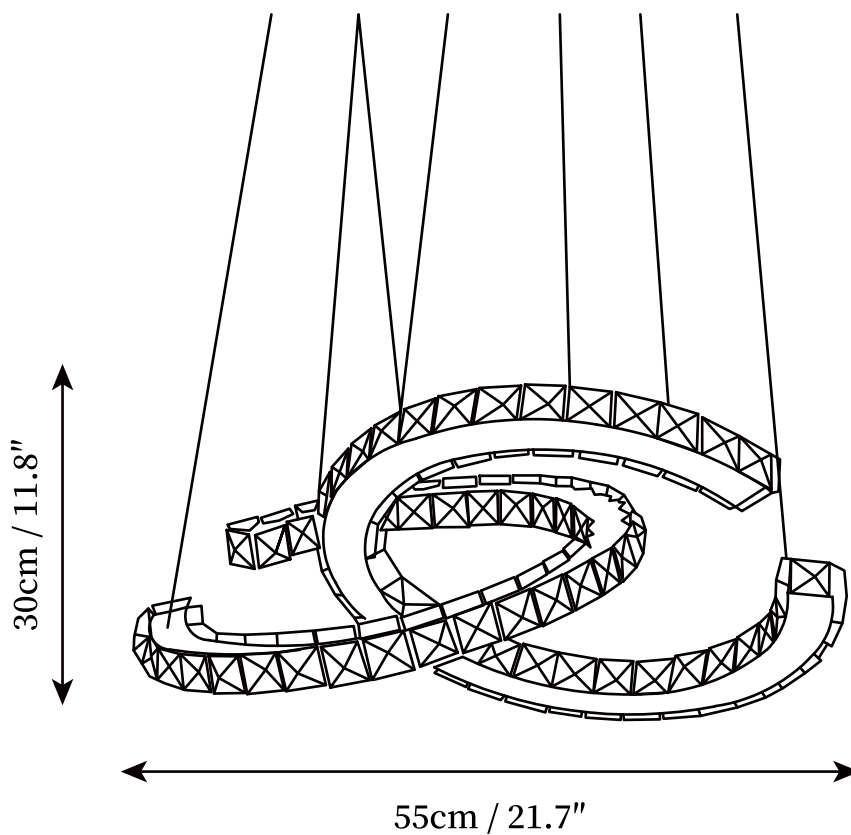

SPECIFICATION SHEET

SPECIFICATION DETAILS

*For custom options, consult factory for details

Fixture Dimensions	L 21.7" x W 11.8"
Light source	Integrated LED
Wattage	~ 35W
Voltage	AC 110-240V
Dimming	Not supported
CRI(Ra)	90+ CRI
Mounting	Hardwired.
LED Rated Life	30000 hours
Color Temperature	Warm Light (3000K), Neutral Light (4000K), Cool Light (6000K)
Control method	Compatible with common wall switches (not included)
Finishes	Silver.
Shads Details	Clear, Cognac.
Material	Stainless steel, K9 crystal
Rod Length	The standard length of the cord is 59" (150 cm), the length is adjustable.

SPECIFICATION SHEET

SPECIFICATION DETAILS

*For custom options, consult factory for details

Fixture Dimensions	L 31.5" x W 23.6"
Light source	Integrated LED
Wattage	~ 60W
Voltage	AC 110-240V
Dimming	Not supported
CRI(Ra)	90+ CRI
Mounting	Hardwired.
LED Rated Life	30000 hours
Color Temperature	Warm Light (3000K), Neutral Light (4000K), Cool Light (6000K)
Control method	Compatible with common wall switches(not included)
Finishes	Silver.
Shads Details	Clear, Cognac.
Material	Stainless steel, K9 crystal
Rod Length	The standard length of the cord is 59" (150 cm), the length is adjustable.

SPECIFICATION DETAILS

*For custom options, consult factory for details

Fixture Dimensions	L 39.4" x W 27.6"
Light source	Integrated LED
Wattage	~ 80W
Voltage	AC 110-240V
Dimming	Not supported
CRI(Ra)	90+ CRI
Mounting	Hardwired.
LED Rated Life	30000 hours
Color Temperature	Warm Light (3000K), Neutral Light (4000K), Cool Light (6000K)
Control method	Compatible with common wall switches (not included)
Finishes	Silver.
Shads Details	Clear, Cognac.
Material	Stainless steel, K9 crystal
Rod Length	The standard length of the cord is 59" (150 cm), the length is adjustable.