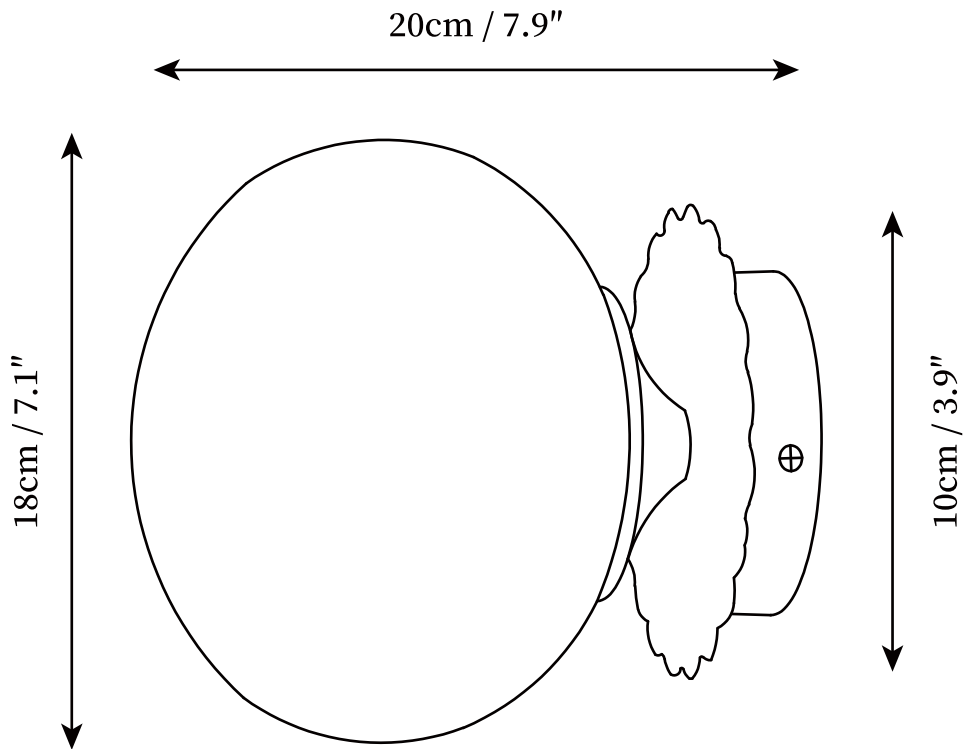

## SPECIFICATION DETAILS

\*For custom options, consult factory for details

---

<b>Fixture Dimensions</b>	D 7.9" x H 7.1"
<b>Light source</b>	E26 or E27. (bulb not included)
<b>Wattage</b>	MAX 40W incandescent bulb or LED equivalent.
<b>Voltage</b>	AC 110-240V
<b>Mounting</b>	Hardwired.
<b>Dimming</b>	Compatible with dimmable bulbs (bulb not included)
<b>Control method</b>	Compatible with common wall switches(not included)
<b>Finishes</b>	Gold, Chrome
<b>Shade Details</b>	Pink, White, Beige
<b>Material</b>	Metal, Glass.