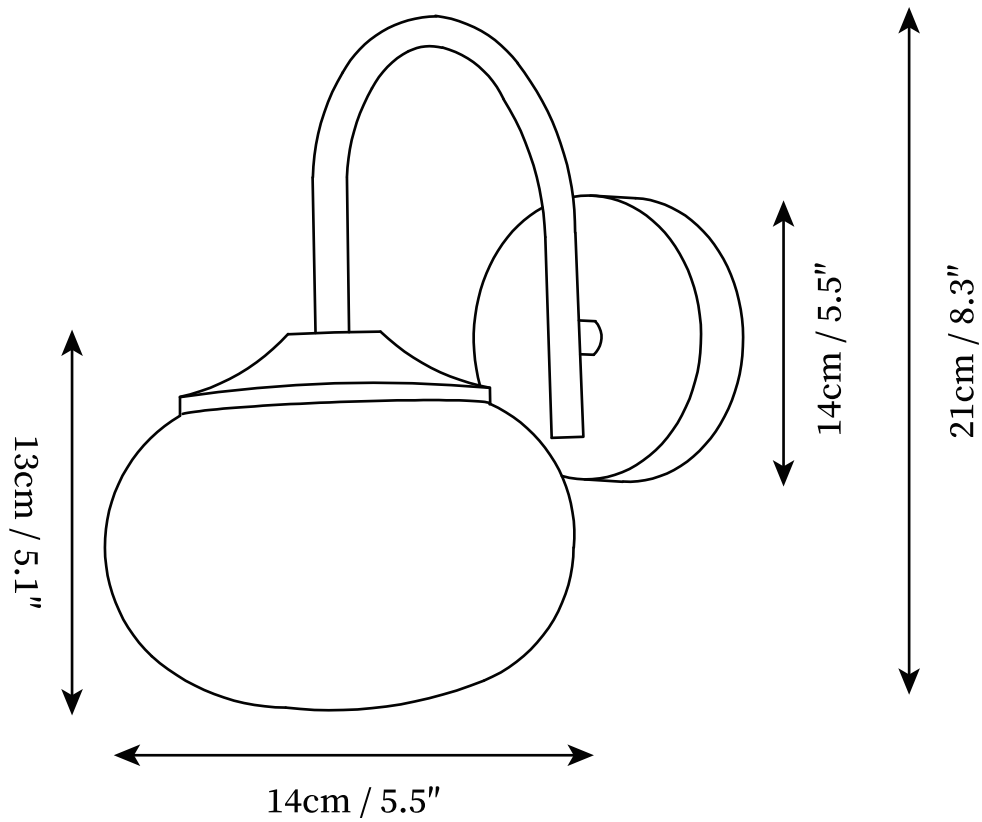

SPECIFICATION SHEET

Fixture Dimensions	D 5.5" x H 8.3"
Light source	E26 or E27
Wattage	40W
Voltage	AC 110-240V
Color Temperature	Based on the purchase of light bulbs
CRI(Ra)	80CRI
Mounting	Wall
Driver Required	No
Optional Color Temps	Buy bulbs as needed
LED Rated Life	Based on bulb life (we do not supply bulbs)
Dimming	Dimming is not supported
Finishes	Gold
Shade Details	Pink, White
Material	Metal, Glass, Iron