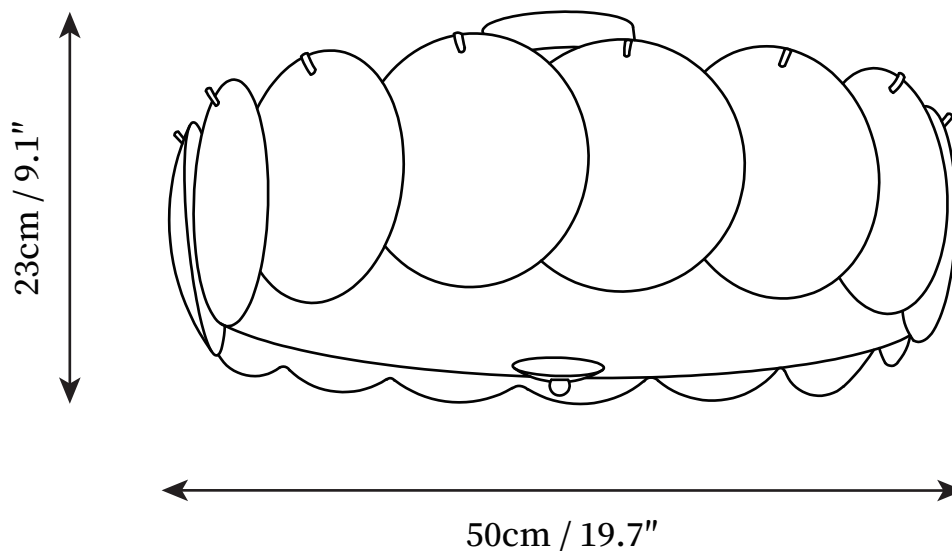

## SPECIFICATION DETAILS

\*For custom options, consult factory for details

<b>Fixture Dimensions</b>	D 15.7" x H 9.1"
<b>Light source</b>	E14
<b>Wattage</b>	15W (single light)
<b>Voltage</b>	AC 110-240V
<b>Color Temperature</b>	Based on the purchase of light bulbs
<b>CRI(Ra)</b>	80CRI
<b>Mounting</b>	Table
<b>Driver Required</b>	NO
<b>Optional Color Temps</b>	Buy bulbs as needed
<b>LED Rated Life</b>	Based on bulb life (we do not supply bulbs)
<b>Dimming</b>	Dimming is not supported
<b>Finishes</b>	Chrome
<b>Shade Details</b>	White
<b>Material</b>	Metal, Iron, Glass
<b>Wire Length</b>	NO
<b>Wire Type</b>	NO

## SPECIFICATION DETAILS

\*For custom options, consult factory for details

<b>Fixture Dimensions</b>	D 19.7" x H 9.1"
<b>Light source</b>	E14
<b>Wattage</b>	15W (single light)
<b>Voltage</b>	AC 110-240V
<b>Color Temperature</b>	Based on the purchase of light bulbs
<b>CRI(Ra)</b>	80CRI
<b>Mounting</b>	Table
<b>Driver Required</b>	NO
<b>Optional Color Temps</b>	Buy bulbs as needed
<b>LED Rated Life</b>	Based on bulb life (we do not supply bulbs)
<b>Dimming</b>	Dimming is not supported
<b>Finishes</b>	Chrome
<b>Shade Details</b>	White
<b>Material</b>	Metal, Iron, Glass
<b>Wire Length</b>	NO
<b>Wire Type</b>	NO

## SPECIFICATION DETAILS

\*For custom options, consult factory for details

<b>Fixture Dimensions</b>	D 23.6" x H 9.1"
<b>Light source</b>	E14
<b>Wattage</b>	15W (single light)
<b>Voltage</b>	AC 110-240V
<b>Color Temperature</b>	Based on the purchase of light bulbs
<b>CRI(Ra)</b>	80CRI
<b>Mounting</b>	Table
<b>Driver Required</b>	NO
<b>Optional Color Temps</b>	Buy bulbs as needed
<b>LED Rated Life</b>	Based on bulb life (we do not supply bulbs)
<b>Dimming</b>	Dimming is not supported
<b>Finishes</b>	Chrome
<b>Shade Details</b>	White
<b>Material</b>	Metal, Iron, Glass
<b>Wire Length</b>	NO
<b>Wire Type</b>	NO