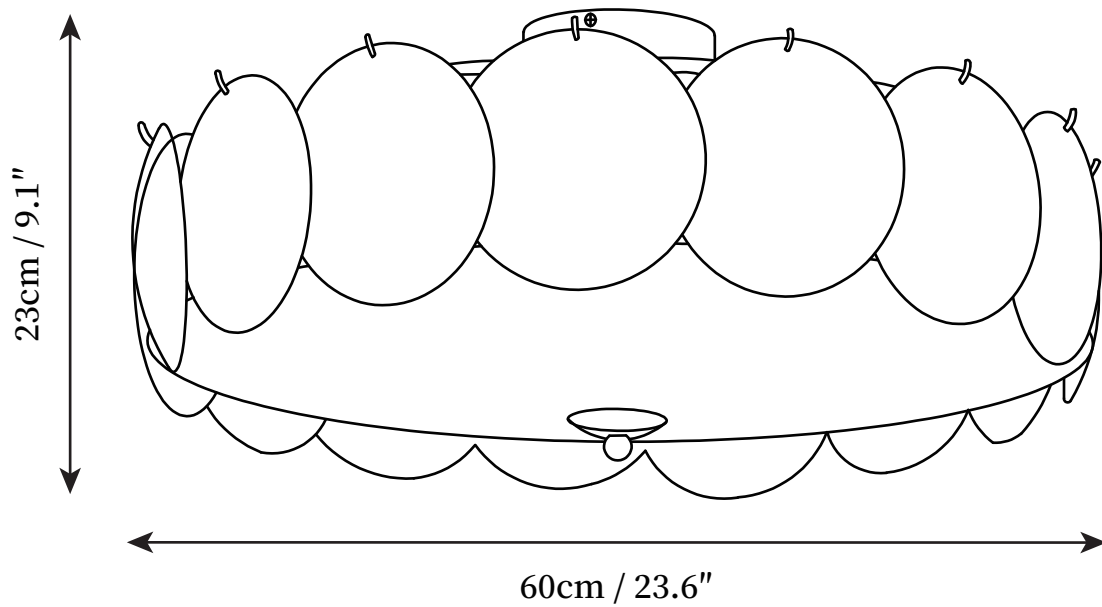

## SPECIFICATION DETAILS

\*For custom options, consult factory for details

<b>Fixture Dimensions</b>	D 15.7" x H 9.1"
<b>Light source</b>	E14
<b>Wattage</b>	15W (single light)
<b>Voltage</b>	AC 110-240V
<b>Color Temperature</b>	Based on the purchase of light bulbs
<b>CRI(Ra)</b>	80CRI
<b>Mounting</b>	Table
<b>Driver Required</b>	NO
<b>Optional Color Temps</b>	Buy bulbs as needed
<b>LED Rated Life</b>	Based on bulb life (we do not supply bulbs)
<b>Dimming</b>	Dimming is not supported
<b>Finishes</b>	Chrome
<b>Shade Details</b>	White
<b>Material</b>	Metal, Iron, Glass
<b>Wire Length</b>	NO
<b>Wire Type</b>	NO

## SPECIFICATION DETAILS

\*For custom options, consult factory for details

<b>Fixture Dimensions</b>	D 19.7" x H 9.1"
<b>Light source</b>	E14
<b>Wattage</b>	15W (single light)
<b>Voltage</b>	AC 110-240V
<b>Color Temperature</b>	Based on the purchase of light bulbs
<b>CRI(Ra)</b>	80CRI
<b>Mounting</b>	Table
<b>Driver Required</b>	NO
<b>Optional Color Temps</b>	Buy bulbs as needed
<b>LED Rated Life</b>	Based on bulb life (we do not supply bulbs)
<b>Dimming</b>	Dimming is not supported
<b>Finishes</b>	Chrome
<b>Shade Details</b>	White
<b>Material</b>	Metal, Iron, Glass
<b>Wire Length</b>	NO
<b>Wire Type</b>	NO

## SPECIFICATION DETAILS

\*For custom options, consult factory for details

<b>Fixture Dimensions</b>	D 23.6" x H 9.1"
<b>Light source</b>	E14
<b>Wattage</b>	15W (single light)
<b>Voltage</b>	AC 110-240V
<b>Color Temperature</b>	Based on the purchase of light bulbs
<b>CRI(Ra)</b>	80CRI
<b>Mounting</b>	Table
<b>Driver Required</b>	NO
<b>Optional Color Temps</b>	Buy bulbs as needed
<b>LED Rated Life</b>	Based on bulb life (we do not supply bulbs)
<b>Dimming</b>	Dimming is not supported
<b>Finishes</b>	Chrome
<b>Shade Details</b>	White
<b>Material</b>	Metal, Iron, Glass
<b>Wire Length</b>	NO
<b>Wire Type</b>	NO