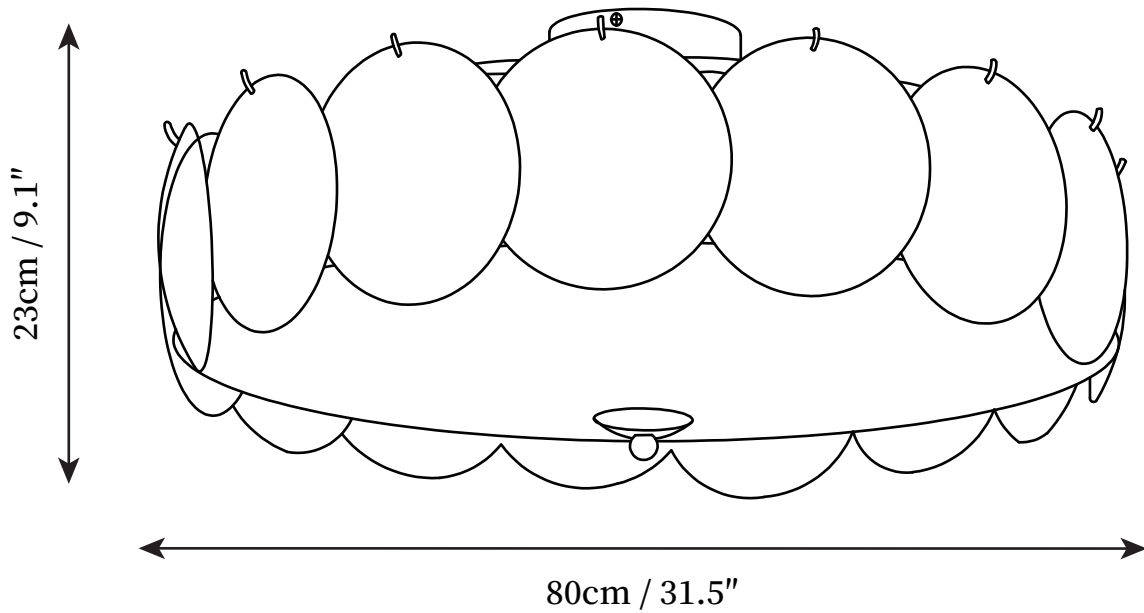

SPECIFICATION SHEET

SPECIFICATION DETAILS

*For custom options, consult factory for details

Fixture Dimensions	D 31.5" x H 9.1"
Light source	E14
Wattage	15W (single light)
Voltage	AC 110-240V
Color Temperature	Based on the purchase of light bulbs
CRI(Ra)	80CRI
Mounting	Table
Driver Required	NO
Optional Color Temps	Buy bulbs as needed
LED Rated Life	Based on bulb life (we do not supply bulbs)
Dimming	Dimming is not supported
Finishes	Chrome
Shade Details	White
Material	Metal, Iron, Glass
Wire Length	NO
Wire Type	NO