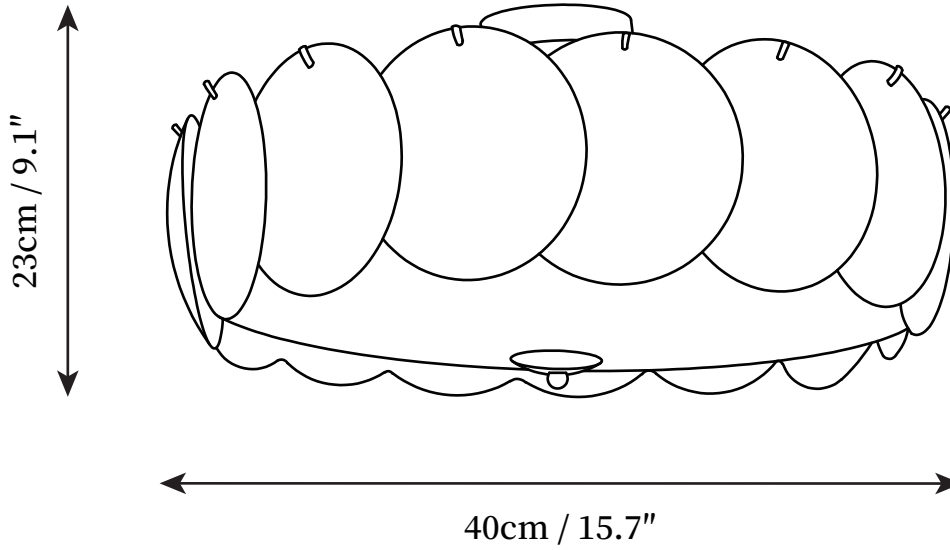

## SPECIFICATION DETAILS

\*For custom options, consult factory for details

<b>Fixture Dimensions</b>	D 15.7" x H 9.1"
<b>Light source</b>	E14
<b>Wattage</b>	15W (single light)
<b>Voltage</b>	AC 110-240V
<b>Color Temperature</b>	Based on the purchase of light bulbs
<b>CRI(Ra)</b>	80CRI
<b>Mounting</b>	Table
<b>Driver Required</b>	NO
<b>Optional Color Temps</b>	Buy bulbs as needed
<b>LED Rated Life</b>	Based on bulb life (we do not supply bulbs)
<b>Dimming</b>	Dimming is not supported
<b>Finishes</b>	Chrome
<b>Shade Details</b>	White
<b>Material</b>	Metal, Iron, Glass
<b>Wire Length</b>	NO
<b>Wire Type</b>	NO

## SPECIFICATION DETAILS

\*For custom options, consult factory for details

<b>Fixture Dimensions</b>	D 19.7" x H 9.1"
<b>Light source</b>	E14
<b>Wattage</b>	15W (single light)
<b>Voltage</b>	AC 110-240V
<b>Color Temperature</b>	Based on the purchase of light bulbs
<b>CRI(Ra)</b>	80CRI
<b>Mounting</b>	Table
<b>Driver Required</b>	NO
<b>Optional Color Temps</b>	Buy bulbs as needed
<b>LED Rated Life</b>	Based on bulb life (we do not supply bulbs)
<b>Dimming</b>	Dimming is not supported
<b>Finishes</b>	Chrome
<b>Shade Details</b>	White
<b>Material</b>	Metal, Iron, Glass
<b>Wire Length</b>	NO
<b>Wire Type</b>	NO

## SPECIFICATION DETAILS

\*For custom options, consult factory for details

<b>Fixture Dimensions</b>	D 23.6" x H 9.1"
<b>Light source</b>	E14
<b>Wattage</b>	15W (single light)
<b>Voltage</b>	AC 110-240V
<b>Color Temperature</b>	Based on the purchase of light bulbs
<b>CRI(Ra)</b>	80CRI
<b>Mounting</b>	Table
<b>Driver Required</b>	NO
<b>Optional Color Temps</b>	Buy bulbs as needed
<b>LED Rated Life</b>	Based on bulb life (we do not supply bulbs)
<b>Dimming</b>	Dimming is not supported
<b>Finishes</b>	Chrome
<b>Shade Details</b>	White
<b>Material</b>	Metal, Iron, Glass
<b>Wire Length</b>	NO
<b>Wire Type</b>	NO