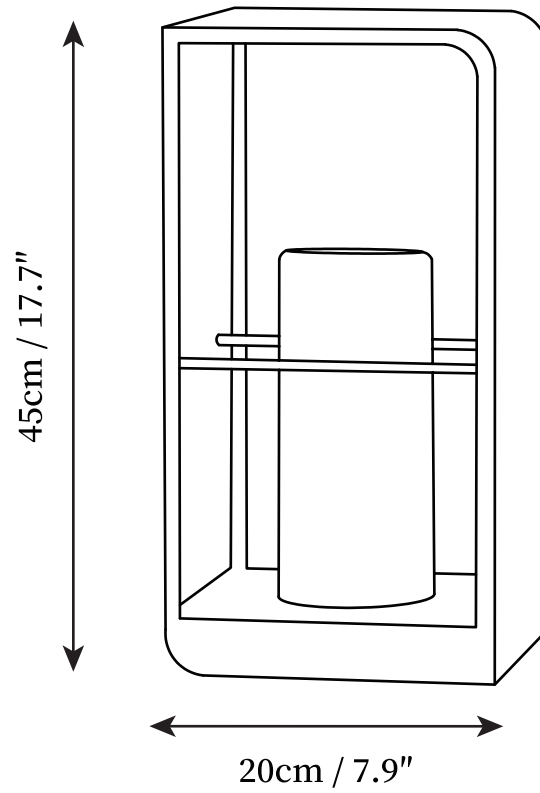

SPECIFICATION SHEET

SPECIFICATION DETAILS

*For custom options, consult factory for details

Fixture Dimensions	D 7.9" x H 11.8"
Light source	Integrated LED
Wattage	5W
Voltage	AC 110-240V
Color Temperature	3000k
CRI(Ra)	80CRI
Mounting	Table
Driver Required	Yes
Optional Color Temps	Warm Light (3000K), Neutral Light (4500K), Cool Light (6000K)
LED Rated Life	30000hours
Dimming	Dimming is not supported
Finishes	Black
Shade Details	White
Material	Stainless Steel, PC
Wire Length	59"
Wire Type	Wire with switch plug

SPECIFICATION SHEET

SPECIFICATION DETAILS

*For custom options, consult factory for details

Fixture Dimensions	D 7.9" x H 17.7"
Light source	Integrated LED
Wattage	5W
Voltage	AC 110-240V
Color Temperature	3000k
CRI(Ra)	80CRI
Mounting	Table
Driver Required	Yes
Optional Color Temps	Warm Light (3000K), Neutral Light (4500K), Cool Light (6000K)
LED Rated Life	30000hours
Dimming	Dimming is not supported
Finishes	Black
Shade Details	White
Material	Stainless Steel, PC
Wire Length	59"
Wire Type	Wire with switch plug

SPECIFICATION SHEET

SPECIFICATION DETAILS

*For custom options, consult factory for details

Fixture Dimensions	D 7.9" x H 29.5"
Light source	Integrated LED
Wattage	5W
Voltage	AC 110-240V
Color Temperature	3000k
CRI(Ra)	80CRI
Mounting	Table
Driver Required	Yes
Optional Color Temps	Warm Light (3000K), Neutral Light (4500K), Cool Light (6000K)
LED Rated Life	30000hours
Dimming	Dimming is not supported
Finishes	Black
Shade Details	White
Material	Stainless Steel, PC
Wire Length	59"
Wire Type	Wire with switch plug