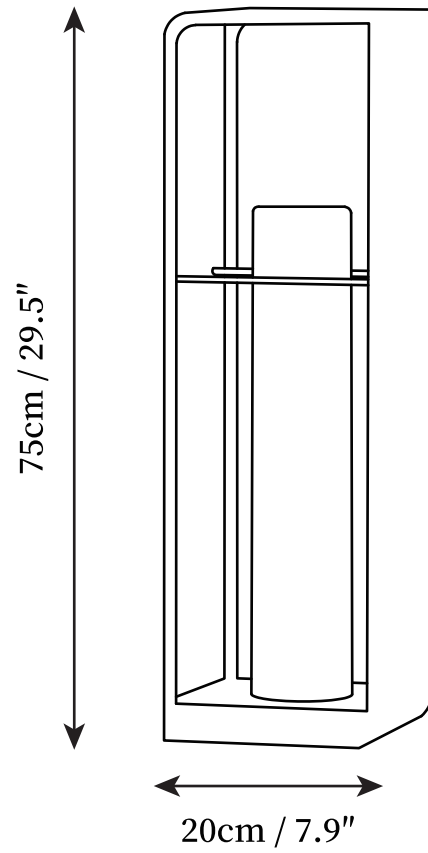

SPECIFICATION SHEET

SPECIFICATION DETAILS

*For custom options, consult factory for details

Fixture Dimensions	D 7.9" x H 11.8"
Light source	Integrated LED
Wattage	5W
Voltage	AC 110-240V
Color Temperature	3000k
CRI(Ra)	80CRI
Mounting	Table
Driver Required	Yes
Optional Color Temps	Warm Light (3000K), Neutral Light (4500K), Cool Light (6000K)
LED Rated Life	30000hours
Dimming	Dimming is not supported
Finishes	Black
Shade Details	White
Material	Stainless Steel, PC
Wire Length	59"
Wire Type	Wire with switch plug

SPECIFICATION SHEET

SPECIFICATION DETAILS

*For custom options, consult factory for details

Fixture Dimensions	D 7.9" x H 17.7"
Light source	Integrated LED
Wattage	5W
Voltage	AC 110-240V
Color Temperature	3000k
CRI(Ra)	80CRI
Mounting	Table
Driver Required	Yes
Optional Color Temps	Warm Light (3000K), Neutral Light (4500K), Cool Light (6000K)
LED Rated Life	30000hours
Dimming	Dimming is not supported
Finishes	Black
Shade Details	White
Material	Stainless Steel, PC
Wire Length	59"
Wire Type	Wire with switch plug

SPECIFICATION SHEET

SPECIFICATION DETAILS

*For custom options, consult factory for details

Fixture Dimensions	D 7.9" x H 29.5"
Light source	Integrated LED
Wattage	5W
Voltage	AC 110-240V
Color Temperature	3000k
CRI(Ra)	80CRI
Mounting	Table
Driver Required	Yes
Optional Color Temps	Warm Light (3000K), Neutral Light (4500K), Cool Light (6000K)
LED Rated Life	30000hours
Dimming	Dimming is not supported
Finishes	Black
Shade Details	White
Material	Stainless Steel, PC
Wire Length	59"
Wire Type	Wire with switch plug