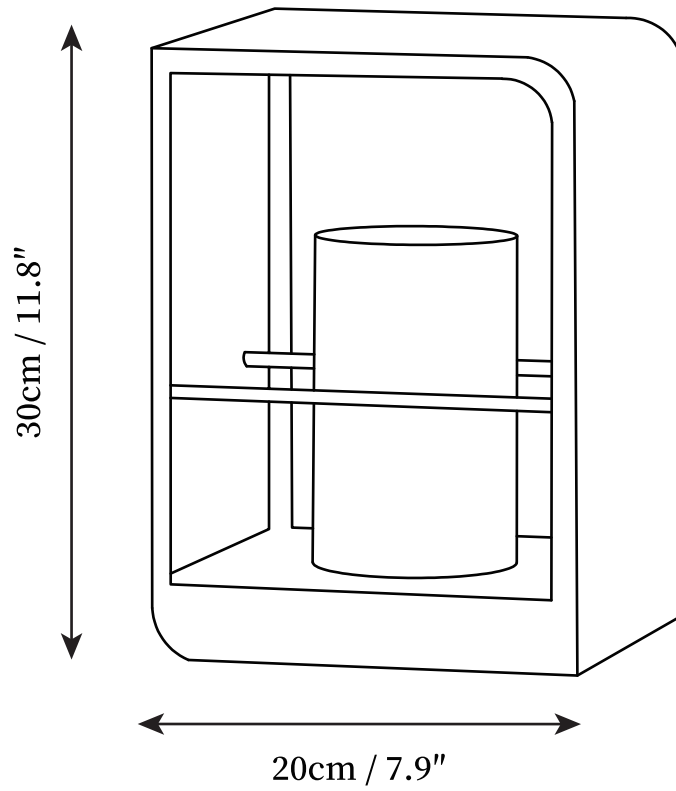

SPECIFICATION SHEET

SPECIFICATION DETAILS

*For custom options, consult factory for details

Fixture Dimensions	D 7.9" x H 11.8"
Light source	Integrated LED
Wattage	5W
Voltage	AC 110-240V
Color Temperature	3000k
CRI(Ra)	80CRI
Mounting	Table
Driver Required	Yes
Optional Color Temps	Warm Light (3000K), Neutral Light (4500K), Cool Light (6000K)
LED Rated Life	30000hours
Dimming	Dimming is not supported
Finishes	Black
Shade Details	White
Material	Stainless Steel, PC
Wire Length	59"
Wire Type	Wire with switch plug

SPECIFICATION SHEET

SPECIFICATION DETAILS

*For custom options, consult factory for details

Fixture Dimensions	D 7.9" x H 17.7"
Light source	Integrated LED
Wattage	5W
Voltage	AC 110-240V
Color Temperature	3000k
CRI(Ra)	80CRI
Mounting	Table
Driver Required	Yes
Optional Color Temps	Warm Light (3000K), Neutral Light (4500K), Cool Light (6000K)
LED Rated Life	30000hours
Dimming	Dimming is not supported
Finishes	Black
Shade Details	White
Material	Stainless Steel, PC
Wire Length	59"
Wire Type	Wire with switch plug

SPECIFICATION SHEET

SPECIFICATION DETAILS

*For custom options, consult factory for details

Fixture Dimensions	D 7.9" x H 29.5"
Light source	Integrated LED
Wattage	5W
Voltage	AC 110-240V
Color Temperature	3000k
CRI(Ra)	80CRI
Mounting	Table
Driver Required	Yes
Optional Color Temps	Warm Light (3000K), Neutral Light (4500K), Cool Light (6000K)
LED Rated Life	30000hours
Dimming	Dimming is not supported
Finishes	Black
Shade Details	White
Material	Stainless Steel, PC
Wire Length	59"
Wire Type	Wire with switch plug