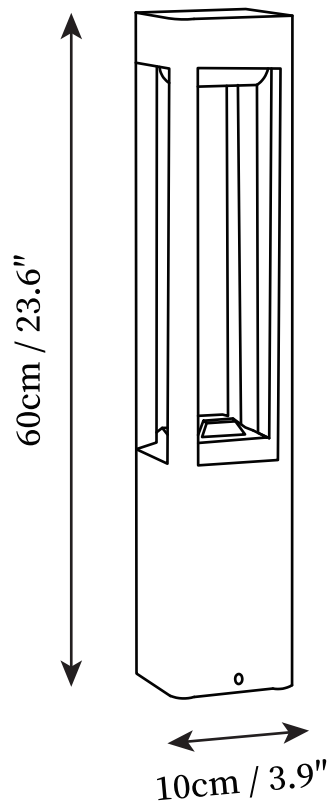

SPECIFICATION SHEET

SPECIFICATION DETAILS

*For custom options, consult factory for details

Fixture Dimensions	D 3.9" x H 11.8"
Light source	Integrated LED
Wattage	10W
Voltage	AC 110-240V
Color Temperature	3000k
CRI(Ra)	80CRI
Mounting	Table
Driver Required	Yes
Optional Color Temps	Warm Light (3000K), Neutral Light (4500K), Cool Light (6000K)
LED Rated Life	30000hours
Dimming	Dimming is not supported
Finishes	Black
Shade Details	Black
Material	Die-cast aluminum, PC
Wire Length	59"
Wire Type	Wire with switch plug

SPECIFICATION SHEET

SPECIFICATION DETAILS

*For custom options, consult factory for details

Fixture Dimensions	D 3.9" x H 23.6"
Light source	Integrated LED
Wattage	10W
Voltage	AC 110-240V
Color Temperature	3000k
CRI(Ra)	80CRI
Mounting	Table
Driver Required	Yes
Optional Color Temps	Warm Light (3000K), Neutral Light (4500K), Cool Light (6000K)
LED Rated Life	30000hours
Dimming	Dimming is not supported
Finishes	Black
Shade Details	Black
Material	Die-cast aluminum, PC
Wire Length	59"
Wire Type	Wire with switch plug

SPECIFICATION SHEET

SPECIFICATION DETAILS

*For custom options, consult factory for details

Fixture Dimensions	D 3.9" x H 35.4"
Light source	Integrated LED
Wattage	10W
Voltage	AC 110-240V
Color Temperature	3000k
CRI(Ra)	80CRI
Mounting	Table
Driver Required	Yes
Optional Color Temps	Warm Light (3000K), Neutral Light (4500K), Cool Light (6000K)
LED Rated Life	30000hours
Dimming	Dimming is not supported
Finishes	Black
Shade Details	Black
Material	Die-cast aluminum, PC
Wire Length	59"
Wire Type	Wire with switch plug