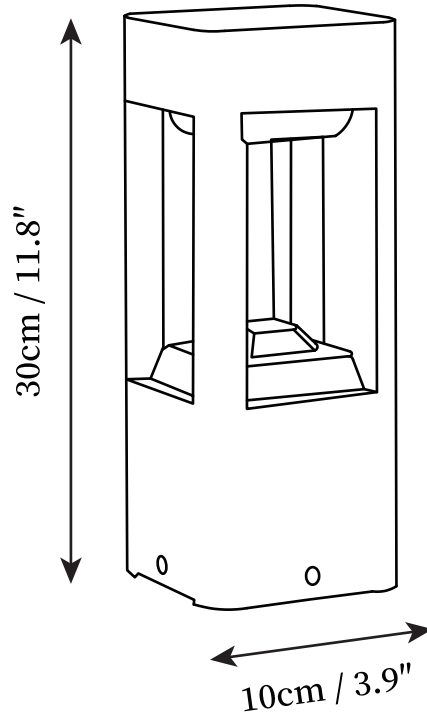

SPECIFICATION SHEET

SPECIFICATION DETAILS

*For custom options, consult factory for details

Fixture Dimensions	D 3.9" x H 11.8"
Light source	Integrated LED
Wattage	10W
Voltage	AC 110-240V
Color Temperature	3000k
CRI(Ra)	80CRI
Mounting	Table
Driver Required	Yes
Optional Color Temps	Warm Light (3000K), Neutral Light (4500K), Cool Light (6000K)
LED Rated Life	30000hours
Dimming	Dimming is not supported
Finishes	Black
Shade Details	Black
Material	Die-cast aluminum, PC
Wire Length	59"
Wire Type	Wire with switch plug

SPECIFICATION SHEET

SPECIFICATION DETAILS

*For custom options, consult factory for details

Fixture Dimensions	D 3.9" x H 23.6"
Light source	Integrated LED
Wattage	10W
Voltage	AC 110-240V
Color Temperature	3000k
CRI(Ra)	80CRI
Mounting	Table
Driver Required	Yes
Optional Color Temps	Warm Light (3000K), Neutral Light (4500K), Cool Light (6000K)
LED Rated Life	30000hours
Dimming	Dimming is not supported
Finishes	Black
Shade Details	Black
Material	Die-cast aluminum, PC
Wire Length	59"
Wire Type	Wire with switch plug

SPECIFICATION SHEET

SPECIFICATION DETAILS

*For custom options, consult factory for details

Fixture Dimensions	D 3.9" x H 35.4"
Light source	Integrated LED
Wattage	10W
Voltage	AC 110-240V
Color Temperature	3000k
CRI(Ra)	80CRI
Mounting	Table
Driver Required	Yes
Optional Color Temps	Warm Light (3000K), Neutral Light (4500K), Cool Light (6000K)
LED Rated Life	30000hours
Dimming	Dimming is not supported
Finishes	Black
Shade Details	Black
Material	Die-cast aluminum, PC
Wire Length	59"
Wire Type	Wire with switch plug