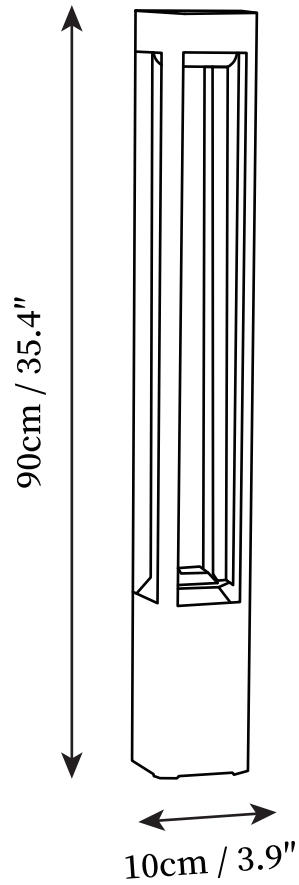

SPECIFICATION SHEET

SPECIFICATION DETAILS

*For custom options, consult factory for details

Fixture Dimensions	D 3.9" x H 11.8"
Light source	Integrated LED
Wattage	10W
Voltage	AC 110-240V
Color Temperature	3000k
CRI(Ra)	80CRI
Mounting	Table
Driver Required	Yes
Optional Color Temps	Warm Light (3000K), Neutral Light (4500K), Cool Light (6000K)
LED Rated Life	30000hours
Dimming	Dimming is not supported
Finishes	Black
Shade Details	Black
Material	Die-cast aluminum, PC
Wire Length	59"
Wire Type	Wire with switch plug

SPECIFICATION SHEET

SPECIFICATION DETAILS

*For custom options, consult factory for details

Fixture Dimensions	D 3.9" x H 23.6"
Light source	Integrated LED
Wattage	10W
Voltage	AC 110-240V
Color Temperature	3000k
CRI(Ra)	80CRI
Mounting	Table
Driver Required	Yes
Optional Color Temps	Warm Light (3000K), Neutral Light (4500K), Cool Light (6000K)
LED Rated Life	30000hours
Dimming	Dimming is not supported
Finishes	Black
Shade Details	Black
Material	Die-cast aluminum, PC
Wire Length	59"
Wire Type	Wire with switch plug

SPECIFICATION SHEET

SPECIFICATION DETAILS

*For custom options, consult factory for details

Fixture Dimensions	D 3.9" x H 35.4"
Light source	Integrated LED
Wattage	10W
Voltage	AC 110-240V
Color Temperature	3000k
CRI(Ra)	80CRI
Mounting	Table
Driver Required	Yes
Optional Color Temps	Warm Light (3000K), Neutral Light (4500K), Cool Light (6000K)
LED Rated Life	30000hours
Dimming	Dimming is not supported
Finishes	Black
Shade Details	Black
Material	Die-cast aluminum, PC
Wire Length	59"
Wire Type	Wire with switch plug