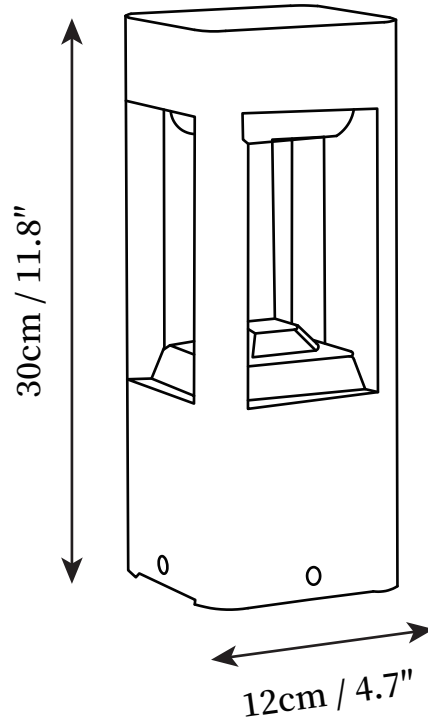

SPECIFICATION SHEET

SPECIFICATION DETAILS

*For custom options, consult factory for details

Fixture Dimensions	D 4.7" x H 11.8"
Light source	Integrated LED 10W
Voltage	AC 110-240V 3000k
CRI(Ra)	80CRI
Mounting	Table
Driver Required	Yes
Optional Color Temps	Warm Light (3000K), Neutral Light (4500K), Cool Light (6000K)
LED Rated Life	30000hours
Dimming	Dimming is not supported
Finishes	Black
Shade Details	Black
Material	Die-cast aluminum, PC
Wire Length	59"
Wire Type	Wire with switch plug

SPECIFICATION SHEET

SPECIFICATION DETAILS

*For custom options, consult factory for details

Fixture Dimensions	D 4.7" x H 23.6"
Light source	Integrated LED
	10W
Voltage	AC 110-240V
	3000k
CRI(Ra)	80CRI
Mounting	Table
Driver Required	Yes
Optional Color Temps	Warm Light (3000K), Neutral Light (4500K), Cool Light (6000K)
LED Rated Life	30000hours
Dimming	Dimming is not supported
Finishes	Black
Shade Details	Black
Material	Die-cast aluminum, PC
Wire Length	59"
Wire Type	Wire with switch plug

SPECIFICATION SHEET

SPECIFICATION DETAILS

*For custom options, consult factory for details

Fixture Dimensions	D 4.7" x H 35.4"
Light source	Integrated LED
	10W
Voltage	AC 110-240V
	3000k
CRI(Ra)	80CRI
Mounting	Table
Driver Required	Yes
Optional Color Temps	Warm Light (3000K), Neutral Light (4500K), Cool Light (6000K)
LED Rated Life	30000hours
Dimming	Dimming is not supported
Finishes	Black
Shade Details	Black
Material	Die-cast aluminum, PC
Wire Length	59"
Wire Type	Wire with switch plug