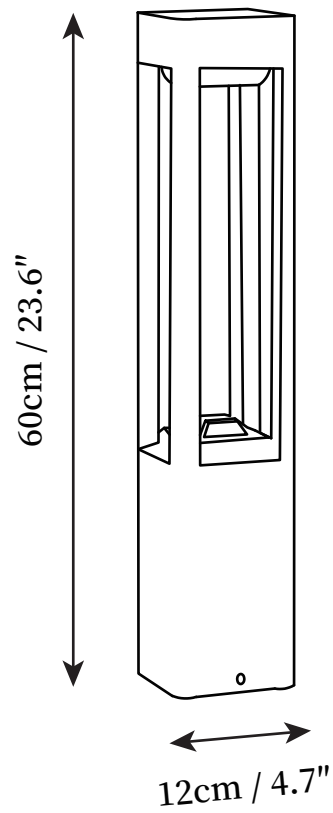

SPECIFICATION SHEET

SPECIFICATION DETAILS

*For custom options, consult factory for details

Fixture Dimensions	D 4.7" x H 11.8"
Light source	Integrated LED 10W
Voltage	AC 110-240V 3000k
CRI(Ra)	80CRI
Mounting	Table
Driver Required	Yes
Optional Color Temps	Warm Light (3000K), Neutral Light (4500K), Cool Light (6000K)
LED Rated Life	30000hours
Dimming	Dimming is not supported
Finishes	Black
Shade Details	Black
Material	Die-cast aluminum, PC
Wire Length	59"
Wire Type	Wire with switch plug

SPECIFICATION SHEET

SPECIFICATION DETAILS

*For custom options, consult factory for details

Fixture Dimensions	D 4.7" x H 23.6"
Light source	Integrated LED
	10W
Voltage	AC 110-240V
	3000k
CRI(Ra)	80CRI
Mounting	Table
Driver Required	Yes
Optional Color Temps	Warm Light (3000K), Neutral Light (4500K), Cool Light (6000K)
LED Rated Life	30000hours
Dimming	Dimming is not supported
Finishes	Black
Shade Details	Black
Material	Die-cast aluminum, PC
Wire Length	59"
Wire Type	Wire with switch plug

SPECIFICATION SHEET

SPECIFICATION DETAILS

*For custom options, consult factory for details

Fixture Dimensions	D 4.7" x H 35.4"
Light source	Integrated LED
	10W
Voltage	AC 110-240V
	3000k
CRI(Ra)	80CRI
Mounting	Table
Driver Required	Yes
Optional Color Temps	Warm Light (3000K), Neutral Light (4500K), Cool Light (6000K)
LED Rated Life	30000hours
Dimming	Dimming is not supported
Finishes	Black
Shade Details	Black
Material	Die-cast aluminum, PC
Wire Length	59"
Wire Type	Wire with switch plug