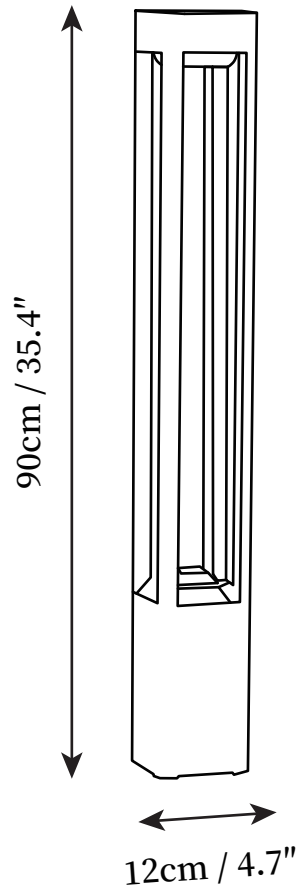

SPECIFICATION SHEET

SPECIFICATION DETAILS

*For custom options, consult factory for details

Fixture Dimensions	D 4.7" x H 11.8"
Light source	Integrated LED 10W
Voltage	AC 110-240V 3000k
CRI(Ra)	80CRI
Mounting	Table
Driver Required	Yes
Optional Color Temps	Warm Light (3000K), Neutral Light (4500K), Cool Light (6000K)
LED Rated Life	30000hours
Dimming	Dimming is not supported
Finishes	Black
Shade Details	Black
Material	Die-cast aluminum, PC
Wire Length	59"
Wire Type	Wire with switch plug

SPECIFICATION SHEET

SPECIFICATION DETAILS

*For custom options, consult factory for details

Fixture Dimensions	D 4.7" x H 23.6"
Light source	Integrated LED
	10W
Voltage	AC 110-240V
	3000k
CRI(Ra)	80CRI
Mounting	Table
Driver Required	Yes
Optional Color Temps	Warm Light (3000K), Neutral Light (4500K), Cool Light (6000K)
LED Rated Life	30000hours
Dimming	Dimming is not supported
Finishes	Black
Shade Details	Black
Material	Die-cast aluminum, PC
Wire Length	59"
Wire Type	Wire with switch plug

SPECIFICATION SHEET

SPECIFICATION DETAILS

*For custom options, consult factory for details

Fixture Dimensions	D 4.7" x H 35.4"
Light source	Integrated LED
	10W
Voltage	AC 110-240V
	3000k
CRI(Ra)	80CRI
Mounting	Table
Driver Required	Yes
Optional Color Temps	Warm Light (3000K), Neutral Light (4500K), Cool Light (6000K)
LED Rated Life	30000hours
Dimming	Dimming is not supported
Finishes	Black
Shade Details	Black
Material	Die-cast aluminum, PC
Wire Length	59"
Wire Type	Wire with switch plug