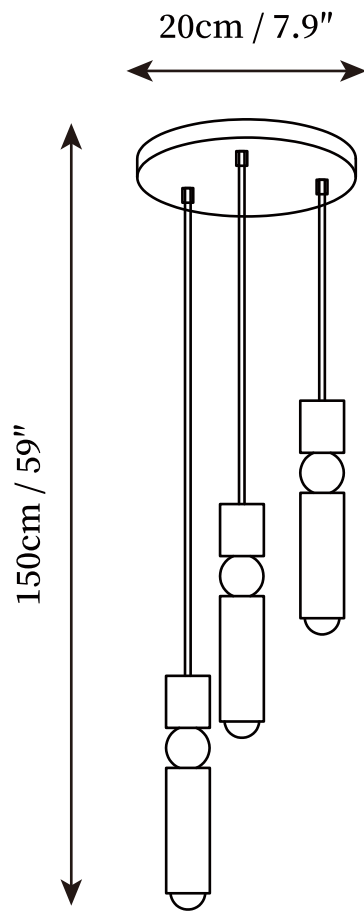

SPECIFICATION SHEET

Fixture Dimensions	D 2.4" x H 11.8"
Light source	G10. (bulb not included).
Wattage	~10W.
Voltage	AC 110-240V
Mounting	Hardwired.
Dimming	Compatible with dimmable bulbs (bulb not included)
Control method	Compatible with common wall switches (not included)
Finishes	Black, Chrome, Gold
Shade Details	Black, Chrome, Gold
Material	Metal, Glass, Aluminum
Wire Length	The standard length of the cord is 59" (150 cm), the length is adjustable.

SPECIFICATION SHEET

Fixture Dimensions	D 7.9" x H 59"
Light source	G10. (bulb not included).
Wattage	~10W.
Voltage	AC 110-240V
Mounting	Hardwired.
Dimming	Compatible with dimmable bulbs (bulb not included)
Control method	Compatible with common wall switches(not included)
Finishes	Black, Chrome, Gold
Shade Details	Black, Chrome, Gold
Material	Metal, Glass, Aluminum
Wire Length	The standard length of the cord is 59" (150 cm), the length is adjustable.

SPECIFICATION SHEET

Fixture Dimensions	D 11.8" x H 59"
Light source	G10. (bulb not included).
Wattage	~10W.
Voltage	AC 110-240V
Mounting	Hardwired.
Dimming	Compatible with dimmable bulbs (bulb not included)
Control method	Compatible with common wall switches(not included)
Finishes	Black, Chrome, Gold
Shade Details	Black, Chrome, Gold
Material	Metal, Glass, Aluminum
Wire Length	The standard length of the cord is 59" (150 cm), the length is adjustable.