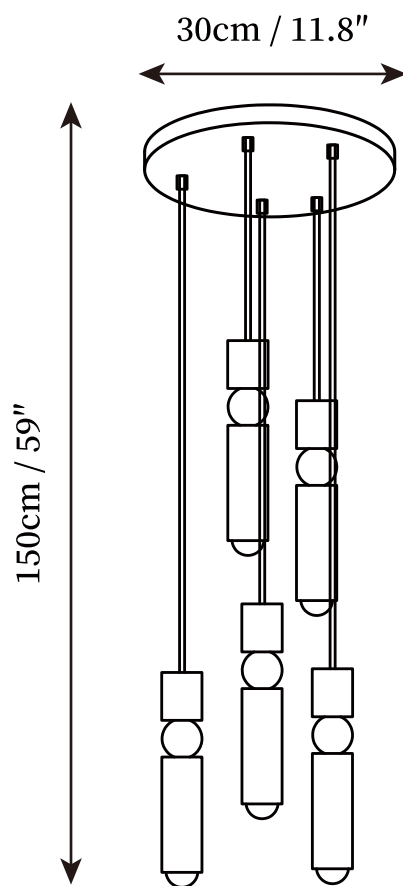

SPECIFICATION SHEET

Fixture Dimensions	D 2.4" x H 11.8"
Light source	G10. (bulb not included).
Wattage	~10W.
Voltage	AC 110-240V
Mounting	Hardwired.
Dimming	Compatible with dimmable bulbs (bulb not included)
Control method	Compatible with common wall switches (not included)
Finishes	Black, Chrome, Gold
Shade Details	Black, Chrome, Gold
Material	Metal, Glass, Aluminum
Wire Length	The standard length of the cord is 59" (150 cm), the length is adjustable.

SPECIFICATION SHEET

Fixture Dimensions	D 7.9" x H 59"
Light source	G10. (bulb not included).
Wattage	~10W.
Voltage	AC 110-240V
Mounting	Hardwired.
Dimming	Compatible with dimmable bulbs (bulb not included)
Control method	Compatible with common wall switches(not included)
Finishes	Black, Chrome, Gold
Shade Details	Black, Chrome, Gold
Material	Metal, Glass, Aluminum
Wire Length	The standard length of the cord is 59" (150 cm), the length is adjustable.

SPECIFICATION SHEET

Fixture Dimensions	D 11.8" x H 59"
Light source	G10. (bulb not included).
Wattage	~10W.
Voltage	AC 110-240V
Mounting	Hardwired.
Dimming	Compatible with dimmable bulbs (bulb not included)
Control method	Compatible with common wall switches(not included)
Finishes	Black, Chrome, Gold
Shade Details	Black, Chrome, Gold
Material	Metal, Glass, Aluminum
Wire Length	The standard length of the cord is 59" (150 cm), the length is adjustable.