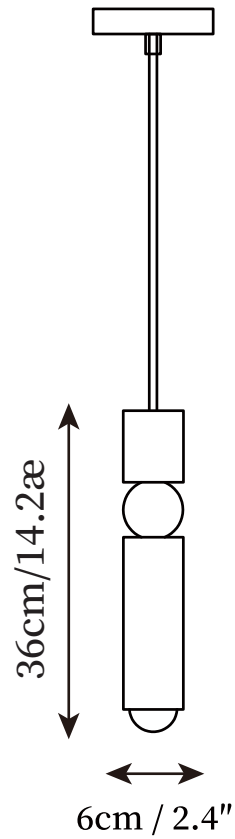

SPECIFICATION SHEET

Fixture Dimensions	D 2.4" x H 11.8"
Light source	G10. (bulb not included).
Wattage	~10W.
Voltage	AC 110-240V
Mounting	Hardwired.
Dimming	Compatible with dimmable bulbs (bulb not included)
Control method	Compatible with common wall switches (not included)
Finishes	Black, Chrome, Gold
Shade Details	Black, Chrome, Gold
Material	Metal, Glass, Aluminum
Wire Length	The standard length of the cord is 59" (150 cm), the length is adjustable.

SPECIFICATION SHEET

Fixture Dimensions	D 7.9" x H 59"
Light source	G10. (bulb not included).
Wattage	~10W.
Voltage	AC 110-240V
Mounting	Hardwired.
Dimming	Compatible with dimmable bulbs (bulb not included)
Control method	Compatible with common wall switches(not included)
Finishes	Black, Chrome, Gold
Shade Details	Black, Chrome, Gold
Material	Metal, Glass, Aluminum
Wire Length	The standard length of the cord is 59" (150 cm), the length is adjustable.

SPECIFICATION SHEET

Fixture Dimensions	D 11.8" x H 59"
Light source	G10. (bulb not included).
Wattage	~10W.
Voltage	AC 110-240V
Mounting	Hardwired.
Dimming	Compatible with dimmable bulbs (bulb not included)
Control method	Compatible with common wall switches(not included)
Finishes	Black, Chrome, Gold
Shade Details	Black, Chrome, Gold
Material	Metal, Glass, Aluminum
Wire Length	The standard length of the cord is 59" (150 cm), the length is adjustable.