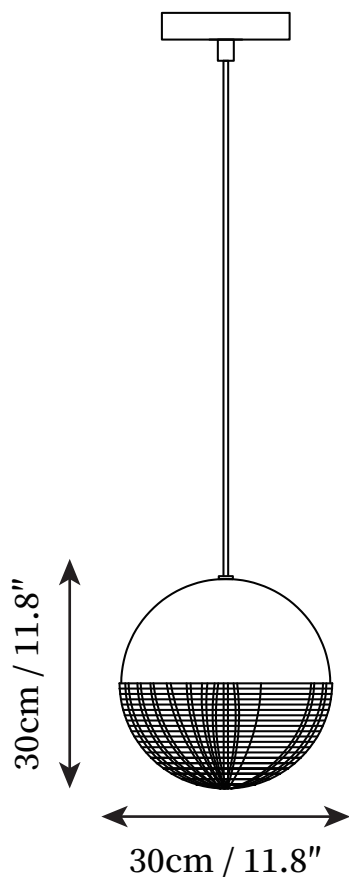

SPECIFICATION SHEET

SPECIFICATION DETAILS

*For custom options, consult factory for details

Fixture Dimensions	D 11.8" x H 11.8"
Light source	E26 or E27
Wattage	40W
Voltage	AC 110-240V
Color Temperature	Based on the purchase of light bulbs
CRI(Ra)	80CRI
Mounting	Table
Driver Required	NO
Optional Color Temps	Buy bulbs as needed
LED Rated Life	Based on bulb life (we do not supply bulbs)
Dimming	Dimming is not supported
Finishes	Gold, Black
Shade Details	Opaque
Material	Metal, Iron, Glass
Wire Length	59"
Wire Type	Gold, Black Coaxial Wire