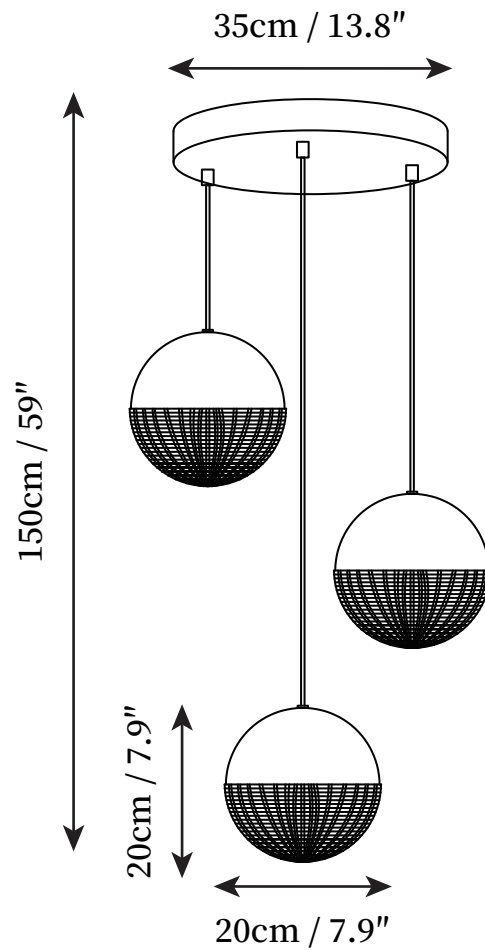

SPECIFICATION SHEET

SPECIFICATION DETAILS

*For custom options, consult factory for details

Fixture Dimensions	D 13.8" x H 59"
Light source	E26 or E27
Wattage	40W
Voltage	AC 110-240V
Color Temperature	Based on the purchase of light bulbs
CRI(Ra)	80CRI
Mounting	Table
Driver Required	NO
Optional Color Temps	Buy bulbs as needed
LED Rated Life	Based on bulb life (we do not supply bulbs)
Dimming	Dimming is not supported
Finishes	Gold, Black
Shade Details	Opaque
Material	Metal, Iron, Glass
Wire Length	59"
Wire Type	Gold, Black Coaxial Wire