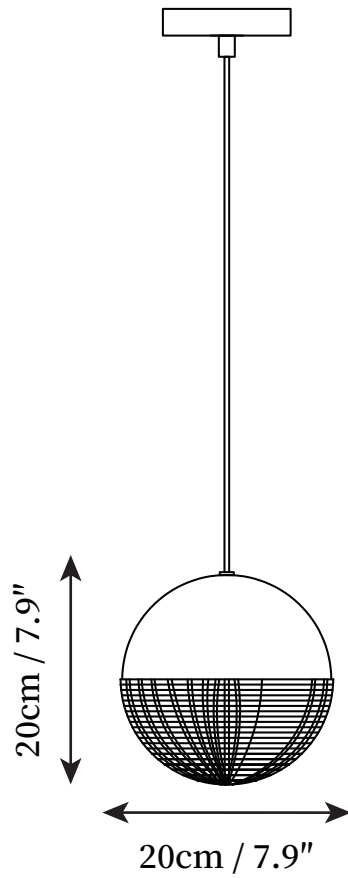

## SPECIFICATION DETAILS

\*For custom options, consult factory for details

|                             |                                             |
|-----------------------------|---------------------------------------------|
| <b>Fixture Dimensions</b>   | D 7.9" x H 7.9"                             |
| <b>Light source</b>         | E26 or E27                                  |
| <b>Wattage</b>              | 40W                                         |
| <b>Voltage</b>              | AC 110-240V                                 |
| <b>Color Temperature</b>    | Based on the purchase of light bulbs        |
| <b>CRI(Ra)</b>              | 80CRI                                       |
| <b>Mounting</b>             | Table                                       |
| <b>Driver Required</b>      | NO                                          |
| <b>Optional Color Temps</b> | Buy bulbs as needed                         |
| <b>LED Rated Life</b>       | Based on bulb life (we do not supply bulbs) |
| <b>Dimming</b>              | Dimming is not supported                    |
| <b>Finishes</b>             | Gold, Black                                 |
| <b>Shade Details</b>        | Opaque                                      |
| <b>Material</b>             | Metal, Iron, Glass                          |
| <b>Wire Length</b>          | 59"                                         |
| <b>Wire Type</b>            | Gold, Black Coaxial Wire                    |