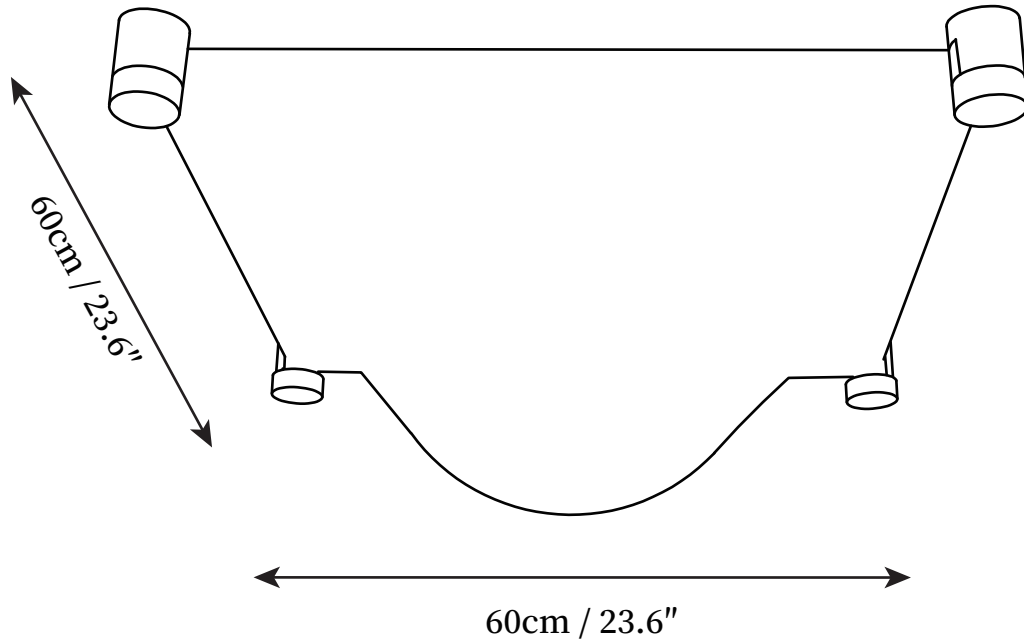

SPECIFICATION SHEET

SPECIFICATION DETAILS

*For custom options, consult factory for details

Fixture Dimensions	D 13.8" x W 13.8"
Light source	Integrated LED
Wattage	15W
Voltage	AC 110-240V
Color Temperature	3000k
CRI(Ra)	80CRI
Mounting	Table
Driver Required	Yes
Optional Color Temps	Warm Light (3000K), Neutral Light (4500K), Cool Light (6000K)
LED Rated Life	30000hours
Dimming	Dimming is not supported
Finishes	Chrome
Shade Details	White
Material	Stainless Steel, Acrylic
Wire Length	NO
Wire Type	NO

SPECIFICATION SHEET

SPECIFICATION DETAILS

*For custom options, consult factory for details

Fixture Dimensions	D 23.6" x W 23.6"
Light source	Integrated LED
Wattage	30W
Voltage	AC 110-240V
Color Temperature	3000k
CRI(Ra)	80CRI
Mounting	Table
Driver Required	Yes
Optional Color Temps	Warm Light (3000K), Neutral Light (4500K), Cool Light (6000K)
LED Rated Life	30000hours
Dimming	Dimming is not supported
Finishes	Chrome
Shade Details	White
Material	Stainless Steel, Acrylic
Wire Length	NO
Wire Type	NO