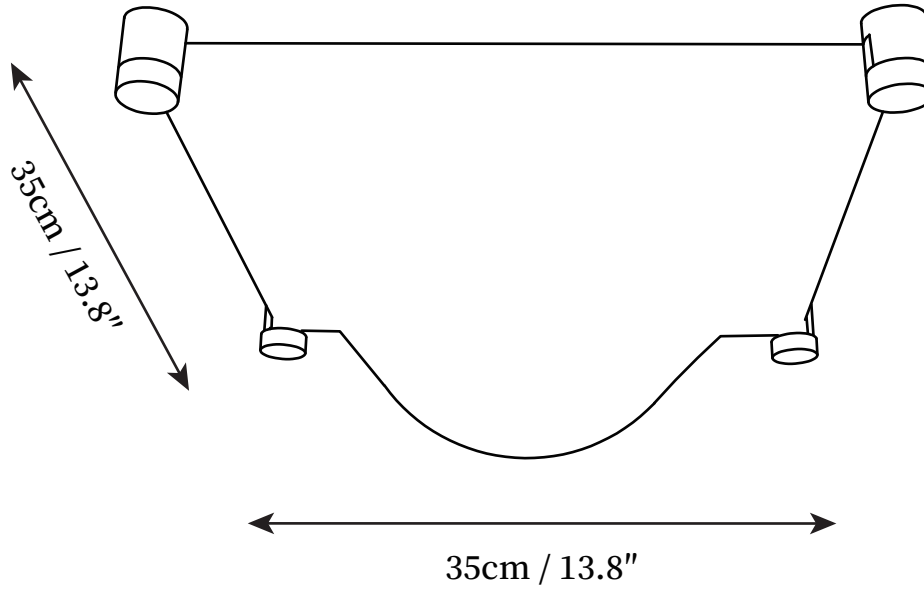

SPECIFICATION SHEET

SPECIFICATION DETAILS

*For custom options, consult factory for details

Fixture Dimensions	D 13.8" x W 13.8"
Light source	Integrated LED
Wattage	15W
Voltage	AC 110-240V
Color Temperature	3000k
CRI(Ra)	80CRI
Mounting	Table
Driver Required	Yes
Optional Color Temps	Warm Light (3000K), Neutral Light (4500K), Cool Light (6000K)
LED Rated Life	30000hours
Dimming	Dimming is not supported
Finishes	Chrome
Shade Details	White
Material	Stainless Steel, Acrylic
Wire Length	NO
Wire Type	NO

SPECIFICATION SHEET

SPECIFICATION DETAILS

*For custom options, consult factory for details

Fixture Dimensions	D 23.6" x W 23.6"
Light source	Integrated LED
Wattage	30W
Voltage	AC 110-240V
Color Temperature	3000k
CRI(Ra)	80CRI
Mounting	Table
Driver Required	Yes
Optional Color Temps	Warm Light (3000K), Neutral Light (4500K), Cool Light (6000K)
LED Rated Life	30000hours
Dimming	Dimming is not supported
Finishes	Chrome
Shade Details	White
Material	Stainless Steel, Acrylic
Wire Length	NO
Wire Type	NO