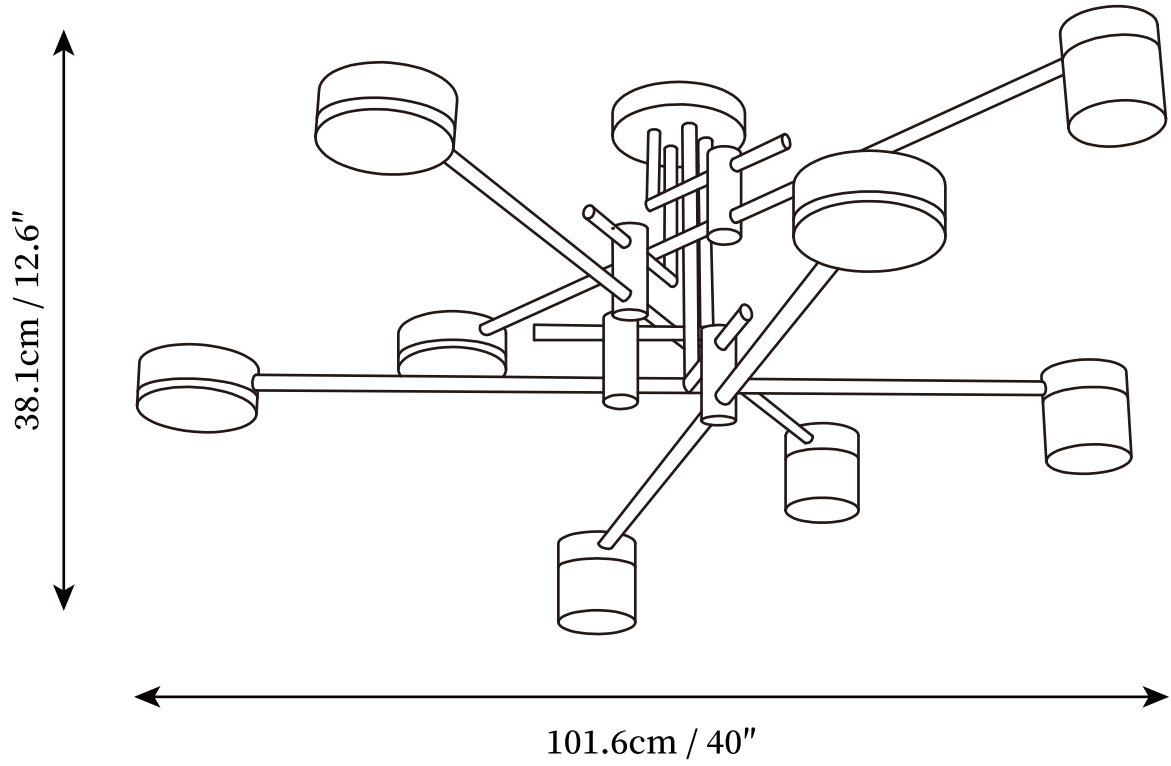

SPECIFICATION SHEET

SPECIFICATION DETAILS

*For custom options, consult factory for details

Fixture Dimensions	L 23.6" x H 12.6"
Light source	Integrated LED
Wattage	~30W
Voltage	AC 110-240V
Dimming	Not supported
CRI(Ra)	90+CRI
Mounting	Hardwired.
LED Rated Life	30000 hours
Color Temperature	Warm Light (3000K), Neutral Light (4000K), Cool Light (6000K)
Control method	Compatible with common wall switches(not included)
Finishes	Gold+Black
Shade Details	White.
Material	Iron, Acrylic

SPECIFICATION SHEET

SPECIFICATION DETAILS

*For custom options, consult factory for details

Fixture Dimensions	L 23.6" x H 15"
Light source	Integrated LED
Wattage	~45W
Voltage	AC 110-240V
Dimming	Not supported
CRI(Ra)	90+CRI
Mounting	Hardwired.
LED Rated Life	30000 hours
Color Temperature	Warm Light (3000K), Neutral Light (4000K), Cool Light (6000K)
Control method	Compatible with common wall switches(not included)
Finishes	Gold+Black
Shade Details	White.
Material	Iron, Acrylic

SPECIFICATION SHEET

SPECIFICATION DETAILS

*For custom options, consult factory for details

Fixture Dimensions	L 40" x H 15"
Light source	Integrated LED
Wattage	~ 60W
Voltage	AC 110-240V
Dimming	Not supported
CRI(Ra)	90+CRI
Mounting	Hardwired.
LED Rated Life	30000 hours
Color Temperature	Warm Light (3000K), Neutral Light (4000K), Cool Light (6000K)
Control method	Compatible with common wall switches(not included)
Finishes	Gold+Black
Shade Details	White.
Material	Iron, Acrylic