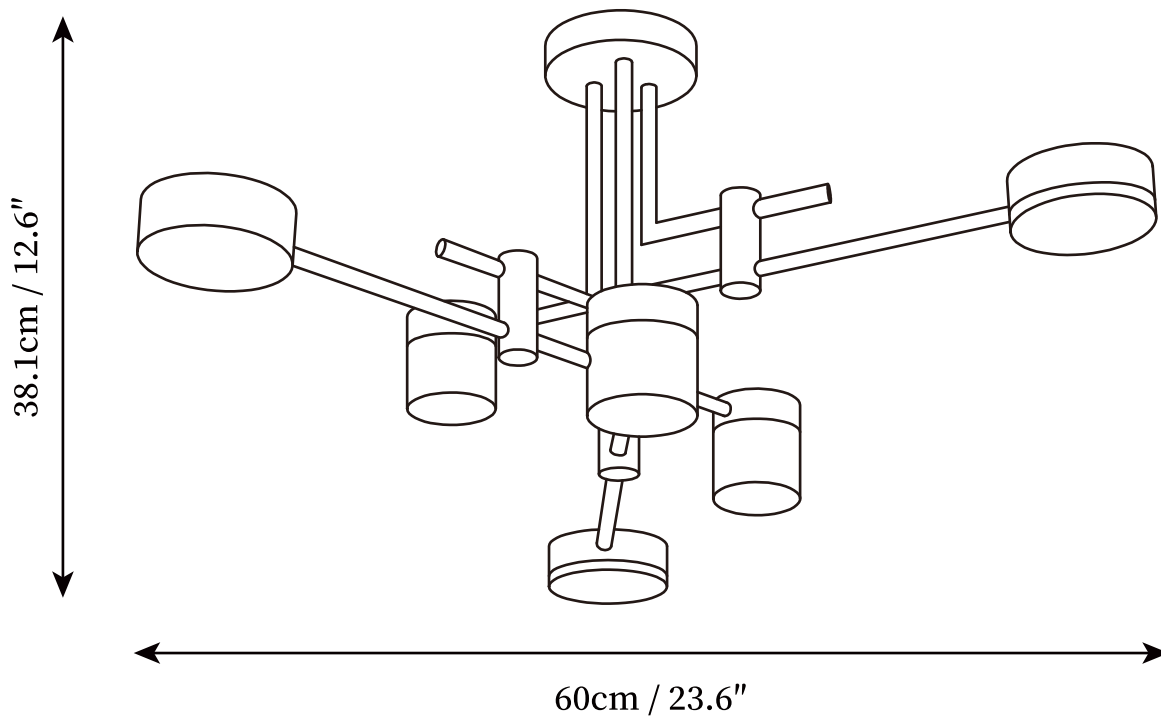

SPECIFICATION SHEET

SPECIFICATION DETAILS

*For custom options, consult factory for details

Fixture Dimensions	L 23.6" x H 12.6"
Light source	Integrated LED
Wattage	~30W
Voltage	AC 110-240V
Dimming	Not supported
CRI(Ra)	90+CRI
Mounting	Hardwired.
LED Rated Life	30000 hours
Color Temperature	Warm Light (3000K), Neutral Light (4000K), Cool Light (6000K)
Control method	Compatible with common wall switches(not included)
Finishes	Gold+Black
Shade Details	White.
Material	Iron, Acrylic

SPECIFICATION SHEET

SPECIFICATION DETAILS

*For custom options, consult factory for details

Fixture Dimensions	L 23.6" x H 15"
Light source	Integrated LED
Wattage	~45W
Voltage	AC 110-240V
Dimming	Not supported
CRI(Ra)	90+CRI
Mounting	Hardwired.
LED Rated Life	30000 hours
Color Temperature	Warm Light (3000K), Neutral Light (4000K), Cool Light (6000K)
Control method	Compatible with common wall switches(not included)
Finishes	Gold+Black
Shade Details	White.
Material	Iron, Acrylic

SPECIFICATION SHEET

SPECIFICATION DETAILS

*For custom options, consult factory for details

Fixture Dimensions	L 40" x H 15"
Light source	Integrated LED
Wattage	~ 60W
Voltage	AC 110-240V
Dimming	Not supported
CRI(Ra)	90+CRI
Mounting	Hardwired.
LED Rated Life	30000 hours
Color Temperature	Warm Light (3000K), Neutral Light (4000K), Cool Light (6000K)
Control method	Compatible with common wall switches(not included)
Finishes	Gold+Black
Shade Details	White.
Material	Iron, Acrylic