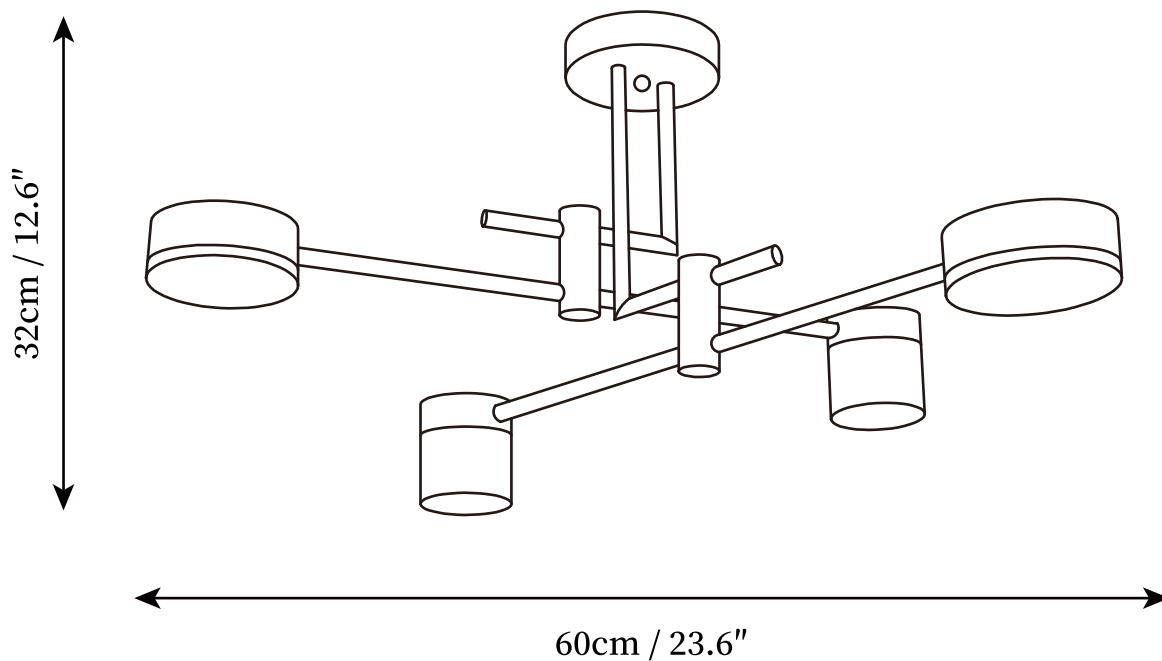

SPECIFICATION SHEET

SPECIFICATION DETAILS

*For custom options, consult factory for details

Fixture Dimensions	L 23.6" x H 12.6"
Light source	Integrated LED
Wattage	~30W
Voltage	AC 110-240V
Dimming	Not supported
CRI(Ra)	90+CRI
Mounting	Hardwired.
LED Rated Life	30000 hours
Color Temperature	Warm Light (3000K), Neutral Light (4000K), Cool Light (6000K)
Control method	Compatible with common wall switches(not included)
Finishes	Gold+Black
Shade Details	White.
Material	Iron, Acrylic

SPECIFICATION SHEET

SPECIFICATION DETAILS

*For custom options, consult factory for details

Fixture Dimensions	L 23.6" x H 15"
Light source	Integrated LED
Wattage	~45W
Voltage	AC 110-240V
Dimming	Not supported
CRI(Ra)	90+CRI
Mounting	Hardwired.
LED Rated Life	30000 hours
Color Temperature	Warm Light (3000K), Neutral Light (4000K), Cool Light (6000K)
Control method	Compatible with common wall switches(not included)
Finishes	Gold+Black
Shade Details	White.
Material	Iron, Acrylic

SPECIFICATION SHEET

SPECIFICATION DETAILS

*For custom options, consult factory for details

Fixture Dimensions	L 40" x H 15"
Light source	Integrated LED
Wattage	~ 60W
Voltage	AC 110-240V
Dimming	Not supported
CRI(Ra)	90+CRI
Mounting	Hardwired.
LED Rated Life	30000 hours
Color Temperature	Warm Light (3000K), Neutral Light (4000K), Cool Light (6000K)
Control method	Compatible with common wall switches(not included)
Finishes	Gold+Black
Shade Details	White.
Material	Iron, Acrylic