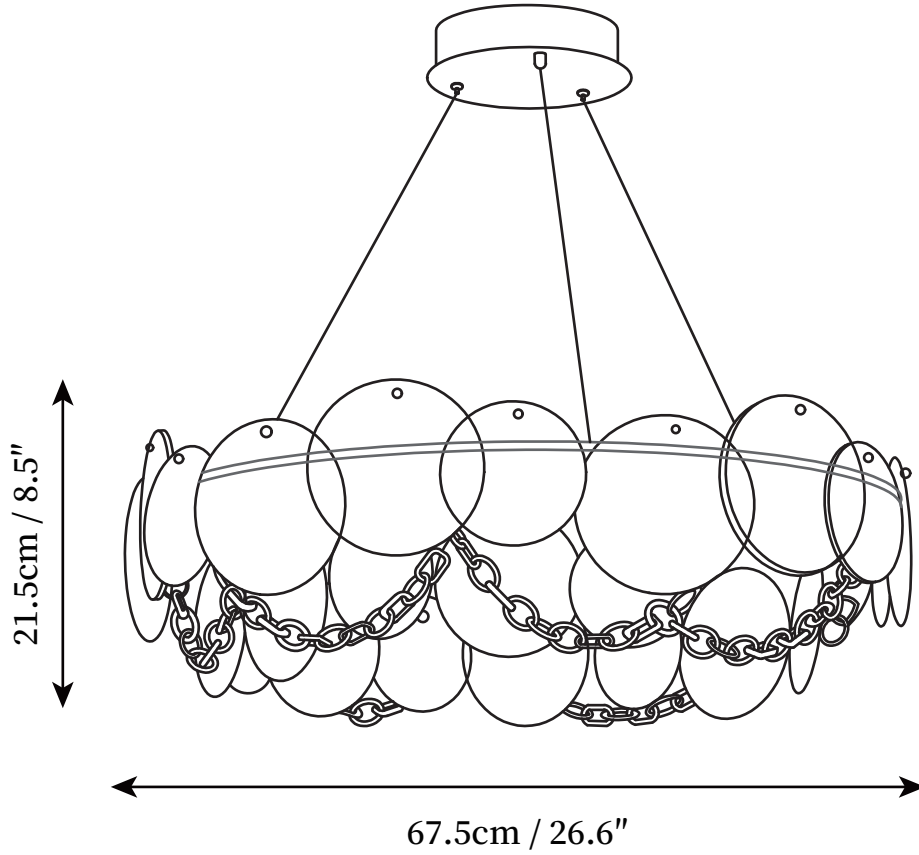

SPECIFICATION SHEET

SPECIFICATION DETAILS

*For custom options, consult factory for details

Fixture Dimensions	D 26.6" x H 8.5"
Light source	Integrated LED
Wattage	60W
Voltage	AC 110-240V
Color Temperature	3000k
CRI(Ra)	80CRI
Mounting	Ceiling
Driver Required	Yes
Optional Color Temps	Warm Light (3000K), Neutral Light (4500K), Cool Light (6000K)
LED Rated Life	30000hours
Dimming	Dimming is not supported
Finishes	Gold
Glass Details	Opaque
Material	Iron, Aluminum, Glass, Acrylic
Wire Length	59"
Wire Type	Clear Coaxial Wire