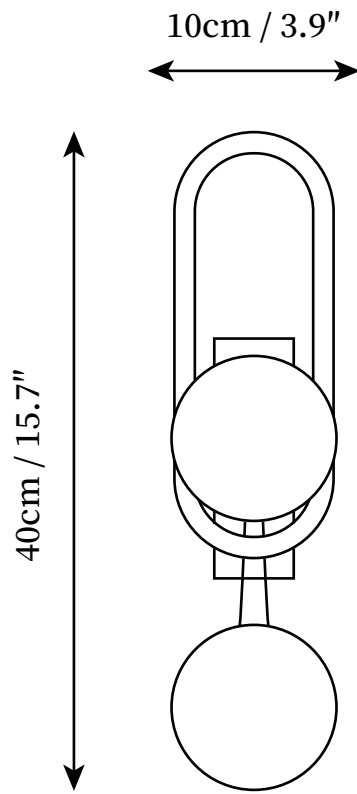

# SPECIFICATION SHEET

---

## SPECIFICATION DETAILS

\*For custom options, consult factory for details

<b>Fixture Dimensions</b>	D 3.9" x H 15.7"
<b>Light source</b>	G9
<b>Wattage</b>	5W
<b>Voltage</b>	AC 110-240V
<b>Color Temperature</b>	Based on the purchase of light bulbs
<b>CRI(Ra)</b>	80CRI
<b>Mounting</b>	Wall
<b>Driver Required</b>	No
<b>Optional Color Temps</b>	Buy bulbs as needed
<b>LED Rated Life</b>	Based on bulb life (we do not supply bulbs)
<b>Dimming</b>	Dimming is not supported
<b>Finishes</b>	Gold
<b>Shade Details</b>	White
<b>Material</b>	Iron, Glass, Metal
<b>Wire Length</b>	No
<b>Wire Type</b>	No