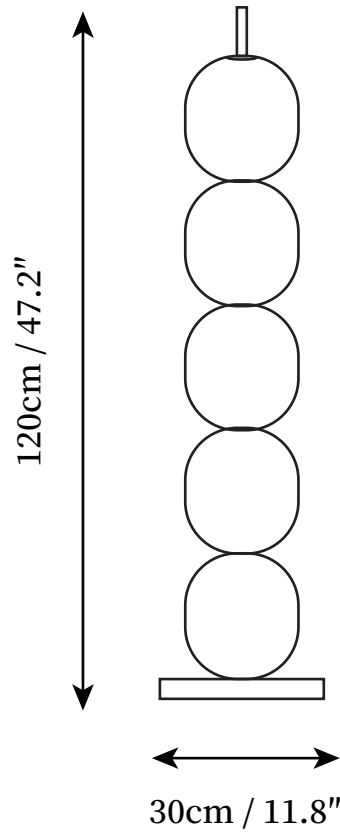

SPECIFICATION SHEET

SPECIFICATION DETAILS

*For custom options, consult factory for details

Fixture Dimensions	D 11.8" x H 47.2"
Light source	Integrated LED
Wattage	15W
Voltage	AC 110-240V
Color Temperature	3000k
CRI(Ra)	80CRI
Mounting	Floor
Driver Required	Yes
Optional Color Temps	Warm White (3000K), Cool White (6000K), Daylight (4000K)
LED Rated Life	30000hours
Dimming	Dimming is not supported
Finishes	Black marble
Shade Details	White
Material	Marble, Iron, Glass
Wire Length	59"
Wire Type	Wire with switch plug