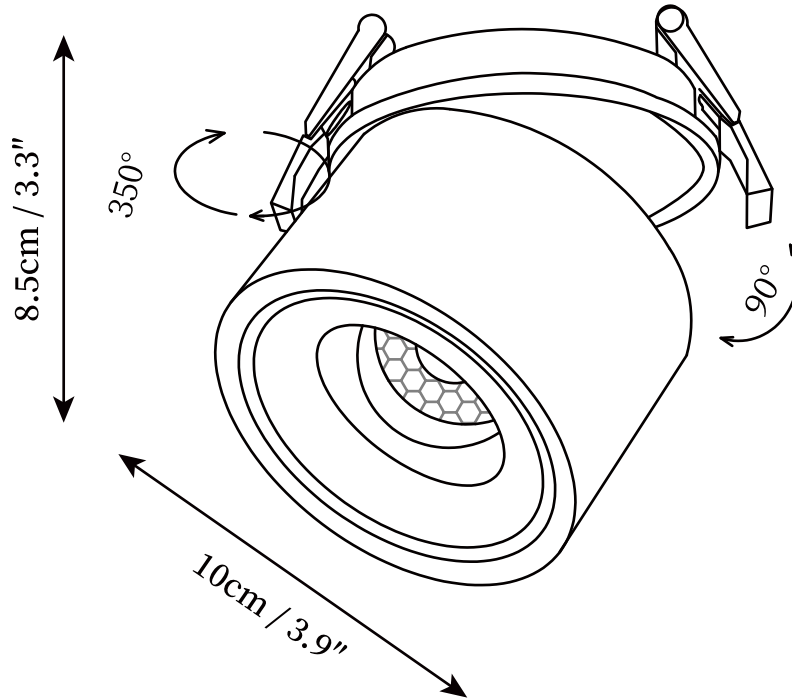

SPECIFICATION SHEET

SPECIFICATION DETAILS

*For custom options, consult factory for details

Fixture Dimensions	D 3.9" x H 3.3"
Light source	Integrated LED
Wattage	~15W
Voltage	AC 110-240V
Dimming	Not supported
CRI(Ra)	90+CRI
Mounting	Hardwired.
LED Rated Life	30000 hours
Color Temperature	Warm Light (3000K), Neutral Light (4000K), Cool Light (6000K)
Control method	Compatible with common wall switches(not included)
Finishes	White, Black
Shade Details	White, Black
Material	Aluminum, Acrylic.