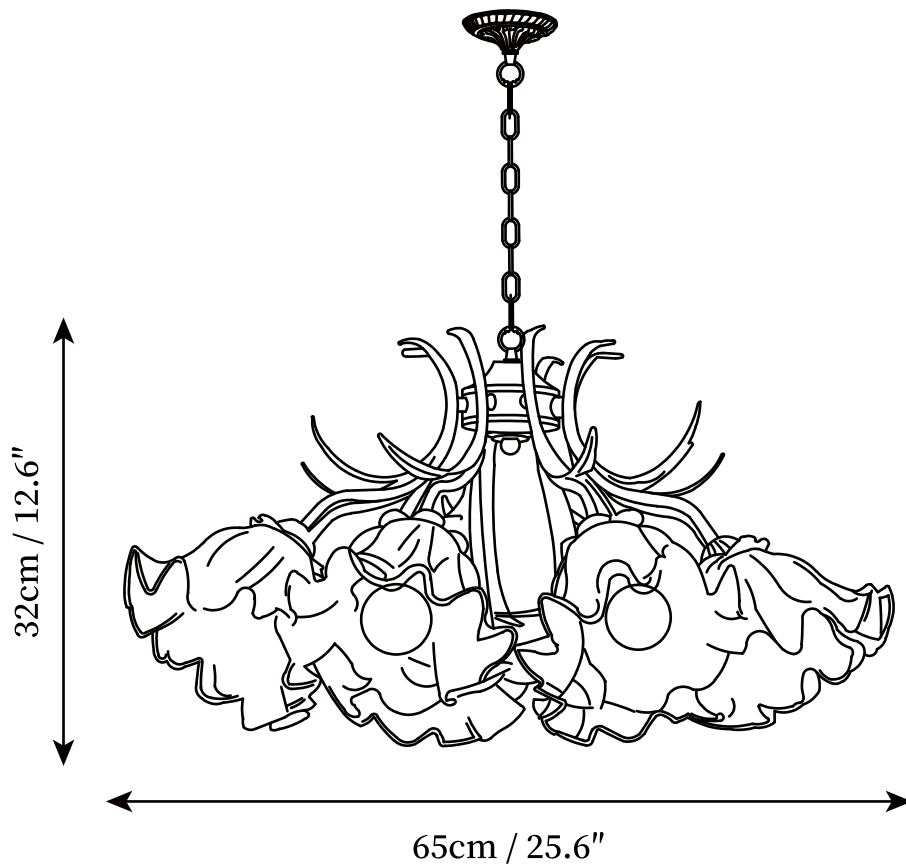

## SPECIFICATION DETAILS

\*For custom options, consult factory for details

---

<b>Fixture Dimensions</b>	D 20.9" x H 12.6"
<b>Light source</b>	E26 or E27. (bulb not included)
<b>Wattage</b>	MAX 40W incandescent bulb or LED equivalent.
<b>Voltage</b>	AC 110-240V
<b>Mounting</b>	Hardwired.
<b>Dimming</b>	Compatible with dimmable bulbs (bulb not included)
<b>Control method</b>	Compatible with common wall switches(not included)
<b>Finishes</b>	Green.
<b>Shade Details</b>	White.
<b>Material</b>	Metal, Acrylic, Glass.
<b>Wire Length</b>	Suspension chain length is 50cm/19.7", the length can be specified according to needs.

## SPECIFICATION DETAILS

\*For custom options, consult factory for details

<b>Fixture Dimensions</b>	D 24.8" x H 12.6"
<b>Light source</b>	E26 or E27. (bulb not included)
<b>Wattage</b>	MAX 40W incandescent bulb or LED equivalent.
<b>Voltage</b>	AC 110-240V
<b>Mounting</b>	Hardwired.
<b>Dimming</b>	Compatible with dimmable bulbs (bulb not included)
<b>Control method</b>	Compatible with common wall switches (not included)
<b>Finishes</b>	Green.
<b>Shade Details</b>	White.
<b>Material</b>	Metal, Acrylic, Glass.
<b>Wire Length</b>	Suspension chain length is 50cm/19.7", the length can be specified according to needs.

## SPECIFICATION DETAILS

\*For custom options, consult factory for details

<b>Fixture Dimensions</b>	D 25.6" x H 12.6"
<b>Light source</b>	E26 or E27. (bulb not included)
<b>Wattage</b>	MAX 40W incandescent bulb or LED equivalent.
<b>Voltage</b>	AC 110-240V
<b>Mounting</b>	Hardwired.
<b>Dimming</b>	Compatible with dimmable bulbs (bulb not included)
<b>Control method</b>	Compatible with common wall switches(not included)
<b>Finishes</b>	Green.
<b>Shade Details</b>	White.
<b>Material</b>	Metal, Acrylic, Glass.
<b>Wire Length</b>	Suspension chain length is 50cm/19.7", the length can be specified according to needs.