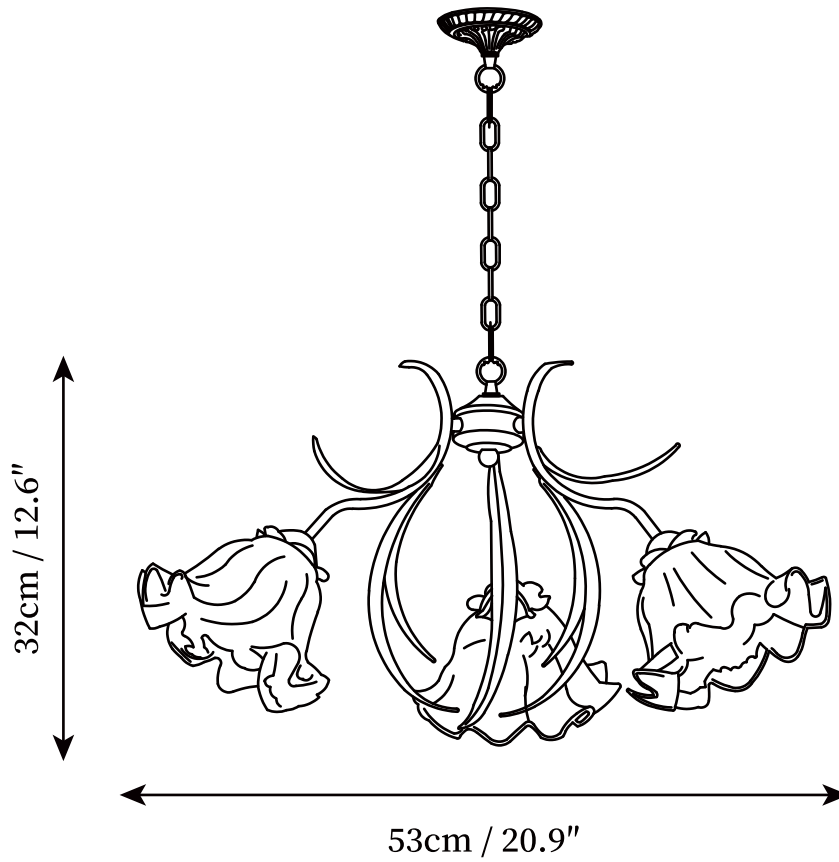

## SPECIFICATION DETAILS

\*For custom options, consult factory for details

---

<b>Fixture Dimensions</b>	D 20.9" x H 12.6"
<b>Light source</b>	E26 or E27. (bulb not included)
<b>Wattage</b>	MAX 40W incandescent bulb or LED equivalent.
<b>Voltage</b>	AC 110-240V
<b>Mounting</b>	Hardwired.
<b>Dimming</b>	Compatible with dimmable bulbs (bulb not included)
<b>Control method</b>	Compatible with common wall switches(not included)
<b>Finishes</b>	Green.
<b>Shade Details</b>	White.
<b>Material</b>	Metal, Acrylic, Glass.
<b>Wire Length</b>	Suspension chain length is 50cm/19.7", the length can be specified according to needs.

## SPECIFICATION DETAILS

\*For custom options, consult factory for details

<b>Fixture Dimensions</b>	D 24.8" x H 12.6"
<b>Light source</b>	E26 or E27. (bulb not included)
<b>Wattage</b>	MAX 40W incandescent bulb or LED equivalent.
<b>Voltage</b>	AC 110-240V
<b>Mounting</b>	Hardwired.
<b>Dimming</b>	Compatible with dimmable bulbs (bulb not included)
<b>Control method</b>	Compatible with common wall switches (not included)
<b>Finishes</b>	Green.
<b>Shade Details</b>	White.
<b>Material</b>	Metal, Acrylic, Glass.
<b>Wire Length</b>	Suspension chain length is 50cm/19.7", the length can be specified according to needs.

## SPECIFICATION DETAILS

\*For custom options, consult factory for details

<b>Fixture Dimensions</b>	D 25.6" x H 12.6"
<b>Light source</b>	E26 or E27. (bulb not included)
<b>Wattage</b>	MAX 40W incandescent bulb or LED equivalent.
<b>Voltage</b>	AC 110-240V
<b>Mounting</b>	Hardwired.
<b>Dimming</b>	Compatible with dimmable bulbs (bulb not included)
<b>Control method</b>	Compatible with common wall switches(not included)
<b>Finishes</b>	Green.
<b>Shade Details</b>	White.
<b>Material</b>	Metal, Acrylic, Glass.
<b>Wire Length</b>	Suspension chain length is 50cm/19.7", the length can be specified according to needs.