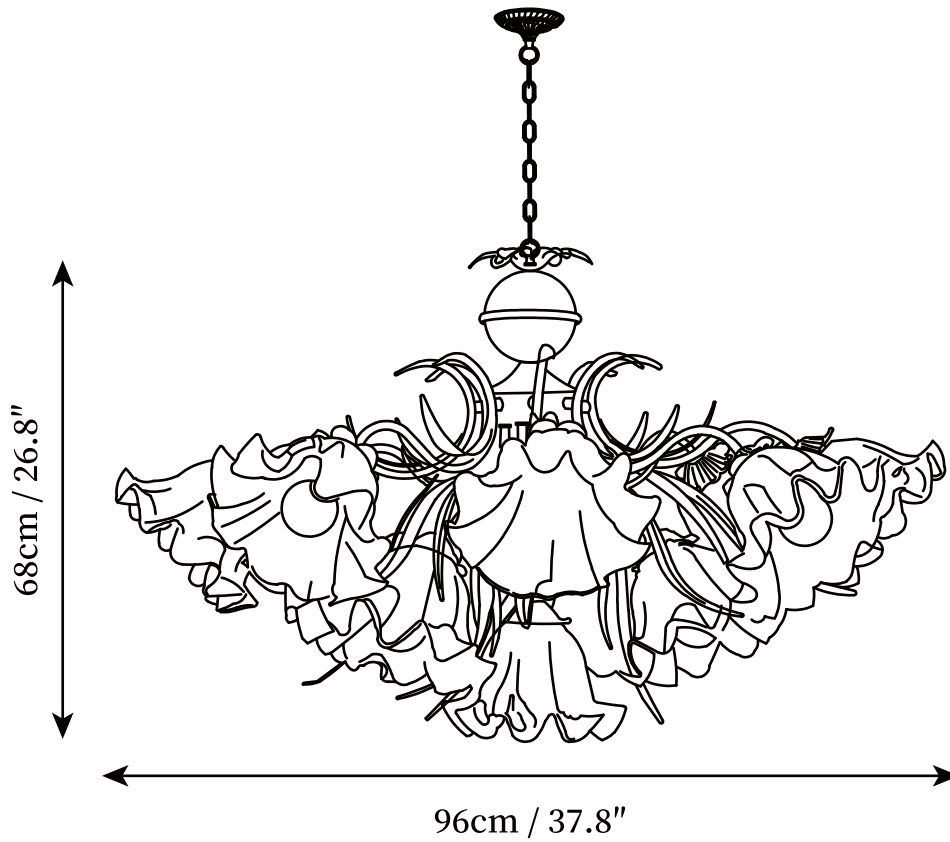

SPECIFICATION SHEET

SPECIFICATION DETAILS

*For custom options, consult factory for details

Fixture Dimensions	D 37.8" x H 26.8"
Light source	E26 or E27. (bulb not included)
Wattage	MAX 40W incandescent bulb or LED equivalent.
Voltage	AC 110-240V
Mounting	Hardwired.
Dimming	Compatible with dimmable bulbs (bulb not included)
Control method	Compatible with common wall switches (not included)
Finishes	Green.
Shade Details	White.
Material	Metal, Acrylic, Glass.
Wire Length	Suspension chain length is 50cm/19.7", the length can be specified according to needs.