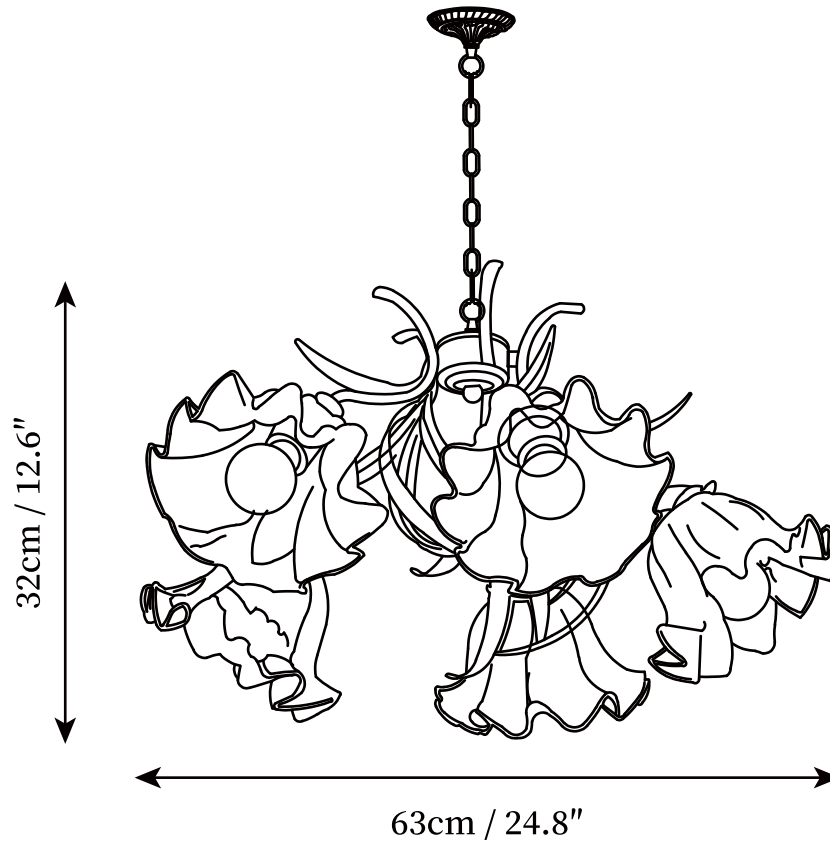

## SPECIFICATION DETAILS

\*For custom options, consult factory for details

---

<b>Fixture Dimensions</b>	D 20.9" x H 12.6"
<b>Light source</b>	E26 or E27. (bulb not included)
<b>Wattage</b>	MAX 40W incandescent bulb or LED equivalent.
<b>Voltage</b>	AC 110-240V
<b>Mounting</b>	Hardwired.
<b>Dimming</b>	Compatible with dimmable bulbs (bulb not included)
<b>Control method</b>	Compatible with common wall switches(not included)
<b>Finishes</b>	Green.
<b>Shade Details</b>	White.
<b>Material</b>	Metal, Acrylic, Glass.
<b>Wire Length</b>	Suspension chain length is 50cm/19.7", the length can be specified according to needs.

## SPECIFICATION DETAILS

\*For custom options, consult factory for details

<b>Fixture Dimensions</b>	D 24.8" x H 12.6"
<b>Light source</b>	E26 or E27. (bulb not included)
<b>Wattage</b>	MAX 40W incandescent bulb or LED equivalent.
<b>Voltage</b>	AC 110-240V
<b>Mounting</b>	Hardwired.
<b>Dimming</b>	Compatible with dimmable bulbs (bulb not included)
<b>Control method</b>	Compatible with common wall switches (not included)
<b>Finishes</b>	Green.
<b>Shade Details</b>	White.
<b>Material</b>	Metal, Acrylic, Glass.
<b>Wire Length</b>	Suspension chain length is 50cm/19.7", the length can be specified according to needs.

## SPECIFICATION DETAILS

\*For custom options, consult factory for details

<b>Fixture Dimensions</b>	D 25.6" x H 12.6"
<b>Light source</b>	E26 or E27. (bulb not included)
<b>Wattage</b>	MAX 40W incandescent bulb or LED equivalent.
<b>Voltage</b>	AC 110-240V
<b>Mounting</b>	Hardwired.
<b>Dimming</b>	Compatible with dimmable bulbs (bulb not included)
<b>Control method</b>	Compatible with common wall switches(not included)
<b>Finishes</b>	Green.
<b>Shade Details</b>	White.
<b>Material</b>	Metal, Acrylic, Glass.
<b>Wire Length</b>	Suspension chain length is 50cm/19.7", the length can be specified according to needs.