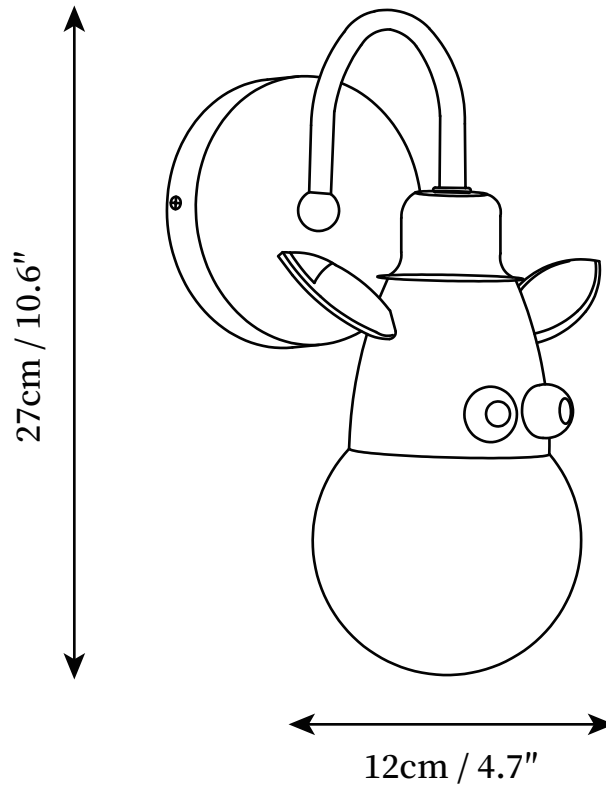

SPECIFICATION SHEET

SPECIFICATION DETAILS

*For custom options, consult factory for details

Fixture Dimensions	D 4.7" x H 10.6"
Light source	E26 or E27
Wattage	40W
Voltage	AC 110-240V
Color Temperature	Based on the purchase of light bulbs
CRI(Ra)	80CRI
Mounting	Wall
Driver Required	No
Optional Color Temps	Buy bulbs as needed
LED Rated Life	Based on bulb life (we do not supply bulbs)
Dimming	Dimming is not supported
Finishes	Blue
Shade Details	White
Material	Iron, Metal
Wire Length	No
Wire Type	No