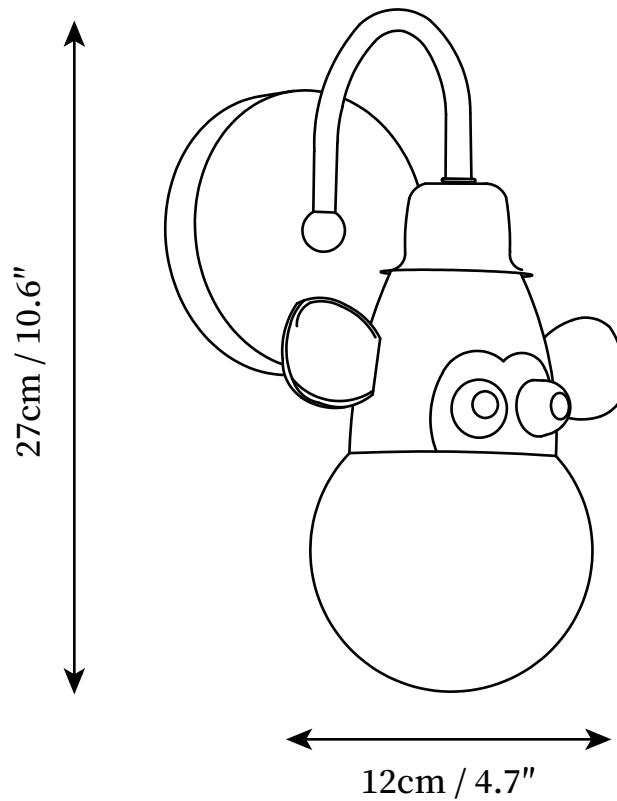

SPECIFICATION SHEET

SPECIFICATION DETAILS

*For custom options, consult factory for details

Fixture Dimensions	D 4.7" x H 10.6"
Light source	E26 or E27
Wattage	40W
Voltage	AC 110-240V
Color Temperature	Based on the purchase of light bulbs
CRI(Ra)	80CRI
Mounting	Wall
Driver Required	No
Optional Color Temps	Buy bulbs as needed
LED Rated Life	Based on bulb life (we do not supply bulbs)
Dimming	Dimming is not supported
Finishes	Blue
Shade Details	White
Material	Iron, Metal
Wire Length	No
Wire Type	No