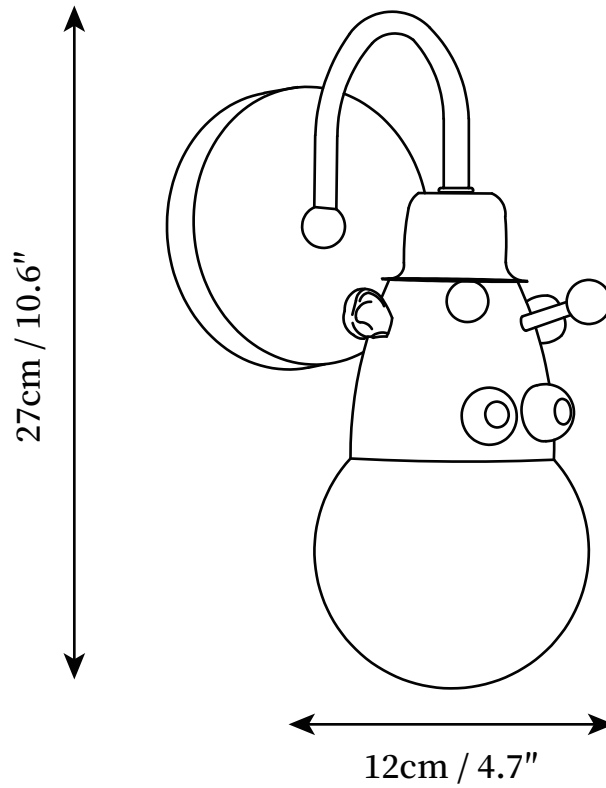

SPECIFICATION SHEET

SPECIFICATION DETAILS

*For custom options, consult factory for details

Fixture Dimensions	D 4.7" x H 10.6"
Light source	E26 or E27
Wattage	40W
Voltage	AC 110-240V
Color Temperature	Based on the purchase of light bulbs
CRI(Ra)	80CRI
Mounting	Wall
Driver Required	No
Optional Color Temps	Buy bulbs as needed
LED Rated Life	Based on bulb life (we do not supply bulbs)
Dimming	Dimming is not supported
Finishes	Blue
Shade Details	White
Material	Iron, Metal
Wire Length	No
Wire Type	No