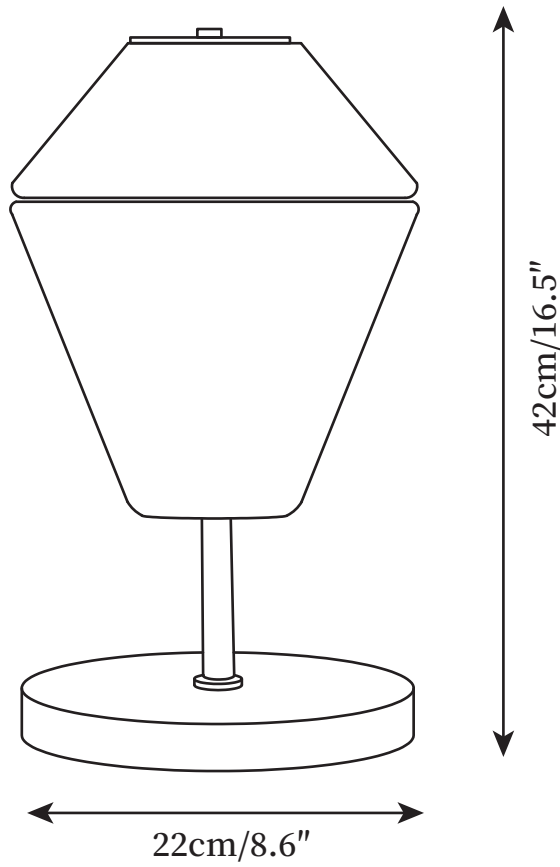

SPECIFICATION SHEET

SPECIFICATION DETAILS

*For custom options, consult factory for details

Fixture Dimensions	D 8.6" x H 16.5"
Light source	Integrated LED
Wattage	~10W
Voltage	AC 110-240V
Color Temperature	3000K
CRI(Ra)	80CRI
Mounting	Table
Driver Required	Yes
Optional Color Temps	Warm Light (3000K), Neutral Light (4500K), Cool Light (6000K)
LED Rated Life	30000 hours
Dimming	Dimming is not supported
Finishes	Gold
Glass Details	Smoke gray, Amber, Clear
Material	Glass, Metal
Wire Length	59"
Wire Type	Wire with switch plug