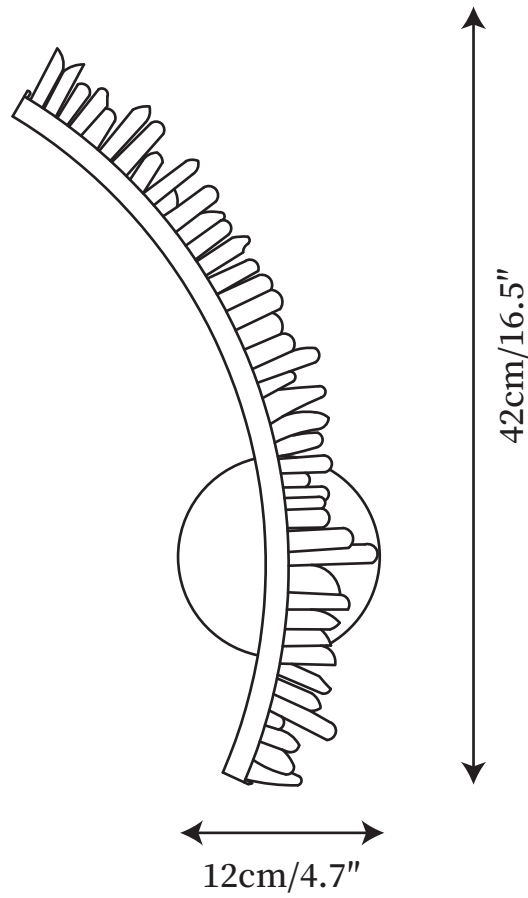

## SPECIFICATION DETAILS

\*For custom options, consult factory for details

<b>Fixture Dimensions</b>	Ø 4.7" x H 16.5"
<b>Light source</b>	Integrated LED
<b>Wattage</b>	~15 W
<b>Voltage</b>	AC 110-240V
<b>Color Temperature</b>	3000k
<b>CRI(Ra)</b>	80CRI
<b>Mounting</b>	Wall
<b>Driver Required</b>	Yes
<b>Optional Color Temps</b>	Warm Light (3000K), Neutral Light (4500K), Cool Light (6000K)
<b>LED Rated Life</b>	30000 hours
<b>Dimming</b>	Dimming is not supported
<b>Finishes</b>	Gold
<b>Crystal Details</b>	Clear
<b>Material</b>	Stainless steel, Crystal
<b>Wire Length</b>	No
<b>Wire Type</b>	No

## SPECIFICATION DETAILS

\*For custom options, consult factory for details

<b>Fixture Dimensions</b>	∅ 6.6" x H 19.2"
<b>Light source</b>	Integrated LED
<b>Wattage</b>	~30 W
<b>Voltage</b>	AC 110-240V
<b>Color Temperature</b>	3000k
<b>CRI(Ra)</b>	80CRI
<b>Mounting</b>	Wall
<b>Driver Required</b>	Yes
<b>Optional Color Temps</b>	Warm Light (3000K), Neutral Light (4500K), Cool Light (6000K)
<b>LED Rated Life</b>	30000 hours
<b>Dimming</b>	Dimming is not supported
<b>Finishes</b>	Gold
<b>Crystal Details</b>	Clear
<b>Material</b>	Stainless steel, Crystal
<b>Wire Length</b>	No
<b>Wire Type</b>	No