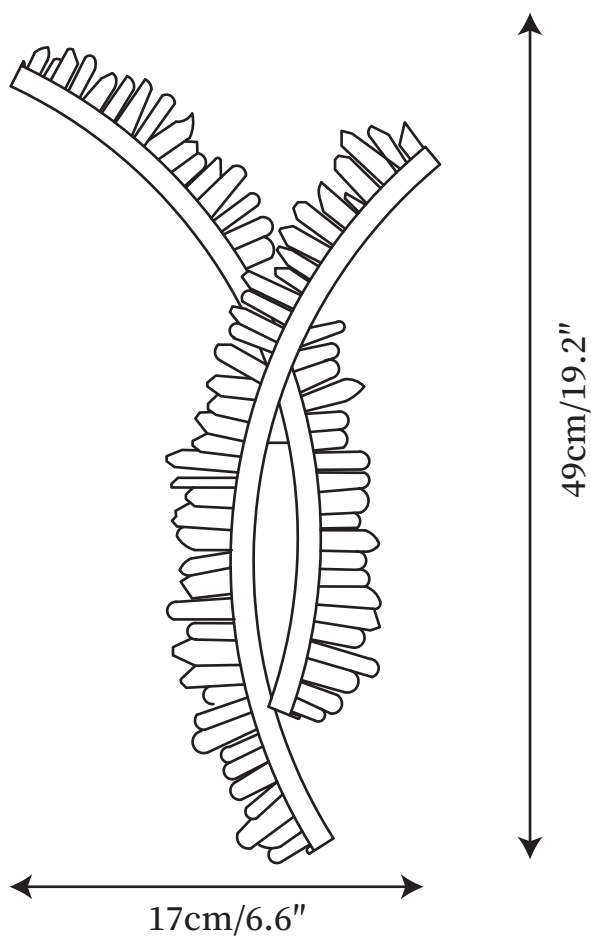

# SPECIFICATION SHEET

---

## SPECIFICATION DETAILS

\*For custom options, consult factory for details

<b>Fixture Dimensions</b>	Ø 4.7" x H 16.5"
<b>Light source</b>	Integrated LED
<b>Wattage</b>	~15 W
<b>Voltage</b>	AC 110-240V
<b>Color Temperature</b>	3000k
<b>CRI(Ra)</b>	80CRI
<b>Mounting</b>	Wall
<b>Driver Required</b>	Yes
<b>Optional Color Temps</b>	Warm Light (3000K), Neutral Light (4500K), Cool Light (6000K)
<b>LED Rated Life</b>	30000 hours
<b>Dimming</b>	Dimming is not supported
<b>Finishes</b>	Gold
<b>Crystal Details</b>	Clear
<b>Material</b>	Stainless steel, Crystal
<b>Wire Length</b>	No
<b>Wire Type</b>	No

## SPECIFICATION DETAILS

\*For custom options, consult factory for details

<b>Fixture Dimensions</b>	∅ 6.6" x H 19.2"
<b>Light source</b>	Integrated LED
<b>Wattage</b>	~30 W
<b>Voltage</b>	AC 110-240V
<b>Color Temperature</b>	3000k
<b>CRI(Ra)</b>	80CRI
<b>Mounting</b>	Wall
<b>Driver Required</b>	Yes
<b>Optional Color Temps</b>	Warm Light (3000K), Neutral Light (4500K), Cool Light (6000K)
<b>LED Rated Life</b>	30000 hours
<b>Dimming</b>	Dimming is not supported
<b>Finishes</b>	Gold
<b>Crystal Details</b>	Clear
<b>Material</b>	Stainless steel, Crystal
<b>Wire Length</b>	No
<b>Wire Type</b>	No