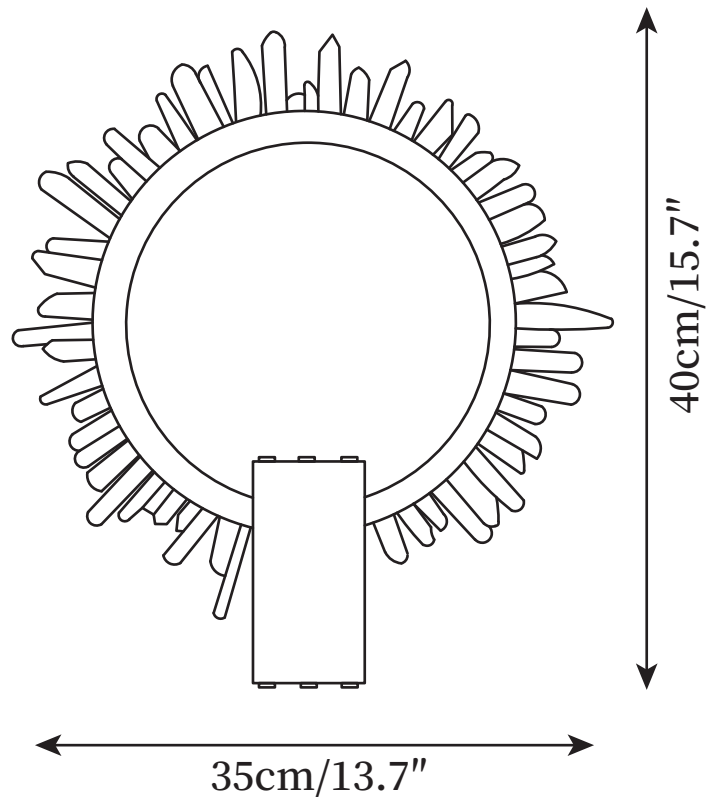

# SPECIFICATION SHEET

---

## SPECIFICATION DETAILS

\*For custom options, consult factory for details

<b>Fixture Dimensions</b>	Ø 9.8" x H 12.5"
<b>Light source</b>	Integrated LED
<b>Wattage</b>	~20 W
<b>Voltage</b>	AC 110-240V
<b>Color Temperature</b>	3000k
<b>CRI(Ra)</b>	80CRI
<b>Mounting</b>	Wall
<b>Driver Required</b>	Yes
<b>Optional Color Temps</b>	Warm Light (3000K), Neutral Light (4500K), Cool Light (6000K)
<b>LED Rated Life</b>	30000 hours
<b>Dimming</b>	Dimming is not supported
<b>Finishes</b>	Gold
<b>Crystal Details</b>	Clear
<b>Material</b>	Stainless steel, Crystal
<b>Wire Length</b>	No
<b>Wire Type</b>	No

## SPECIFICATION DETAILS

\*For custom options, consult factory for details

Fixture Dimensions	Ø 13.7" x H 15.7"
Light source	Integrated LED
Wattage	~25 W
Voltage	AC 110-240V
Color Temperature	3000k
CRI(Ra)	80CRI
Mounting	Wall
Driver Required	Yes
Optional Color Temps	Warm Light (3000K), Neutral Light (4500K), Cool Light (6000K)
LED Rated Life	30000 hours
Dimming	Dimming is not supported
Finishes	Gold
Crystal Details	Clear
Material	Stainless steel, Crystal
Wire Length	No
Wire Type	No