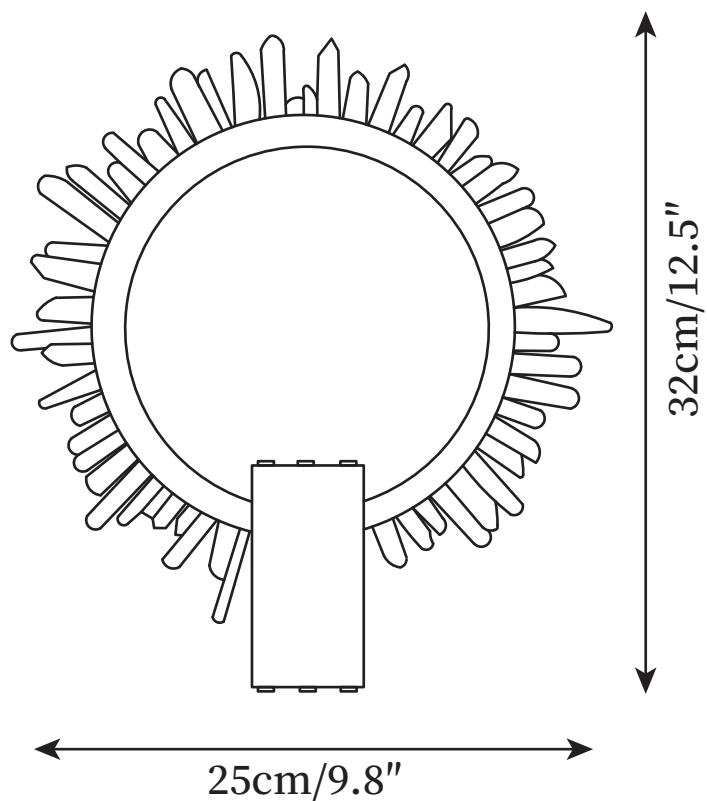

# SPECIFICATION SHEET

---

## SPECIFICATION DETAILS

\*For custom options, consult factory for details

<b>Fixture Dimensions</b>	Ø 9.8" x H 12.5"
<b>Light source</b>	Integrated LED
<b>Wattage</b>	~20 W
<b>Voltage</b>	AC 110-240V
<b>Color Temperature</b>	3000k
<b>CRI(Ra)</b>	80CRI
<b>Mounting</b>	Wall
<b>Driver Required</b>	Yes
<b>Optional Color Temps</b>	Warm Light (3000K), Neutral Light (4500K), Cool Light (6000K)
<b>LED Rated Life</b>	30000 hours
<b>Dimming</b>	Dimming is not supported
<b>Finishes</b>	Gold
<b>Crystal Details</b>	Clear
<b>Material</b>	Stainless steel, Crystal
<b>Wire Length</b>	No
<b>Wire Type</b>	No

## SPECIFICATION DETAILS

\*For custom options, consult factory for details

Fixture Dimensions	Ø 13.7" x H 15.7"
Light source	Integrated LED
Wattage	~25 W
Voltage	AC 110-240V
Color Temperature	3000k
CRI(Ra)	80CRI
Mounting	Wall
Driver Required	Yes
Optional Color Temps	Warm Light (3000K), Neutral Light (4500K), Cool Light (6000K)
LED Rated Life	30000 hours
Dimming	Dimming is not supported
Finishes	Gold
Crystal Details	Clear
Material	Stainless steel, Crystal
Wire Length	No
Wire Type	No