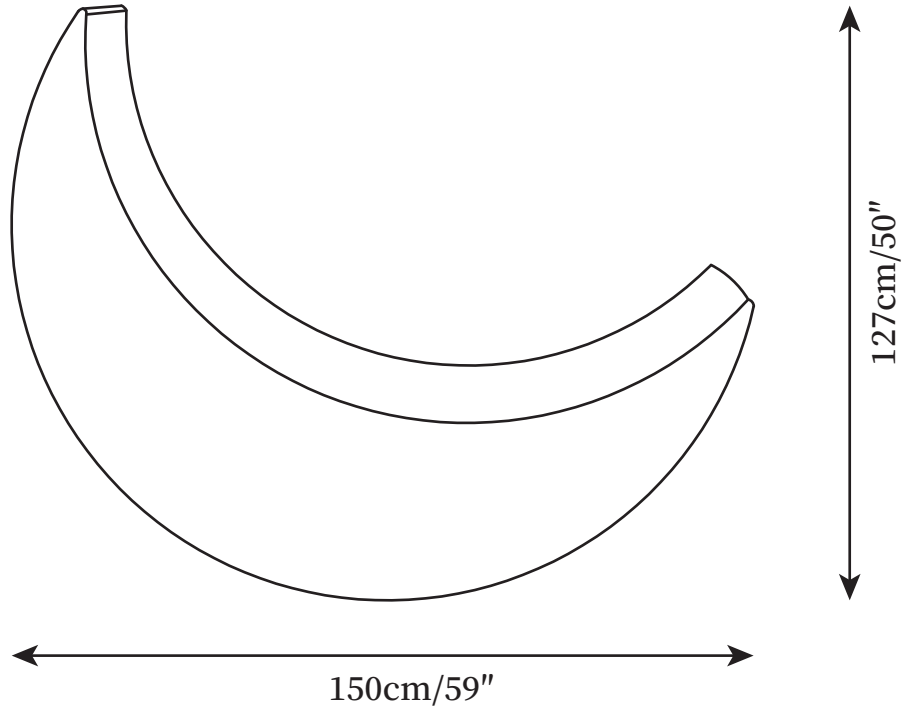

SPECIFICATION SHEET

SPECIFICATION DETAILS

*For custom options, consult factory for details

Fixture Dimmensions	L 39.3" x H 32.8"
Light source	Integrated LED
Wattage	~20W
Voltage	AC 110-240V
Color Temperature	3000K
CRI(Ra)	80CRI
Mounting	Floor
Driver Required	Yes
Optional Color Temps	Warm Light (3000K), Neutral Light (4500K), Cool Light (6000K)
LED Rated Life	30000 hours
Dimming	Dimming is not supported
Finishes	White
Shade Color	White
Material	Resin
Wire Length	78.7"
Wire Type	Wire with switch plug

SPECIFICATION SHEET

SPECIFICATION DETAILS

*For custom options, consult factory for details

Fixture Dimensions	L 59" x H 50"
Light source	Integrated LED
Wattage	~30W
Voltage	AC 110-240V
Color Temperature	3000K
CRI(Ra)	80CRI
Mounting	Floor
Driver Required	Yes
Optional Color Temps	Warm Light (3000K), Neutral Light (4500K), Cool Light (6000K)
LED Rated Life	30000 hours
Dimming	Dimming is not supported
Finishes	White
Shade Color	White
Material	Resin
Wire Length	78.7"
Wire Type	Wire with switch plug