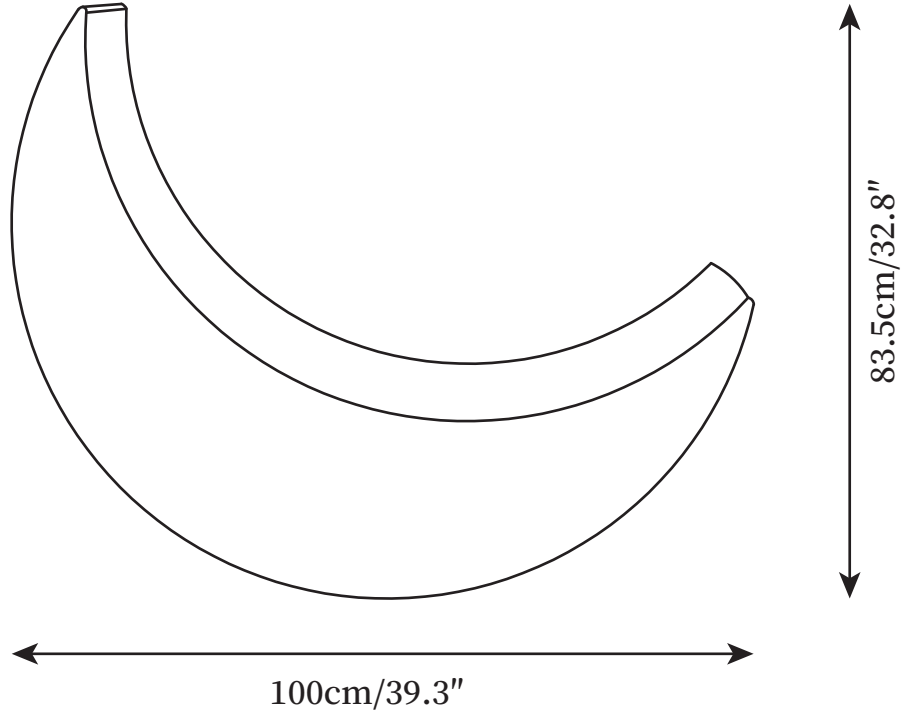

SPECIFICATION SHEET

SPECIFICATION DETAILS

*For custom options, consult factory for details

Fixture Dimmensions	L 39.3" x H 32.8"
Light source	Integrated LED
Wattage	~20W
Voltage	AC 110-240V
Color Temperature	3000K
CRI(Ra)	80CRI
Mounting	Floor
Driver Required	Yes
Optional Color Temps	Warm Light (3000K), Neutral Light (4500K), Cool Light (6000K)
LED Rated Life	30000 hours
Dimming	Dimming is not supported
Finishes	White
Shade Color	White
Material	Resin
Wire Length	78.7"
Wire Type	Wire with switch plug

SPECIFICATION SHEET

SPECIFICATION DETAILS

*For custom options, consult factory for details

Fixture Dimensions	L 59" x H 50"
Light source	Integrated LED
Wattage	~30W
Voltage	AC 110-240V
Color Temperature	3000K
CRI(Ra)	80CRI
Mounting	Floor
Driver Required	Yes
Optional Color Temps	Warm Light (3000K), Neutral Light (4500K), Cool Light (6000K)
LED Rated Life	30000 hours
Dimming	Dimming is not supported
Finishes	White
Shade Color	White
Material	Resin
Wire Length	78.7"
Wire Type	Wire with switch plug