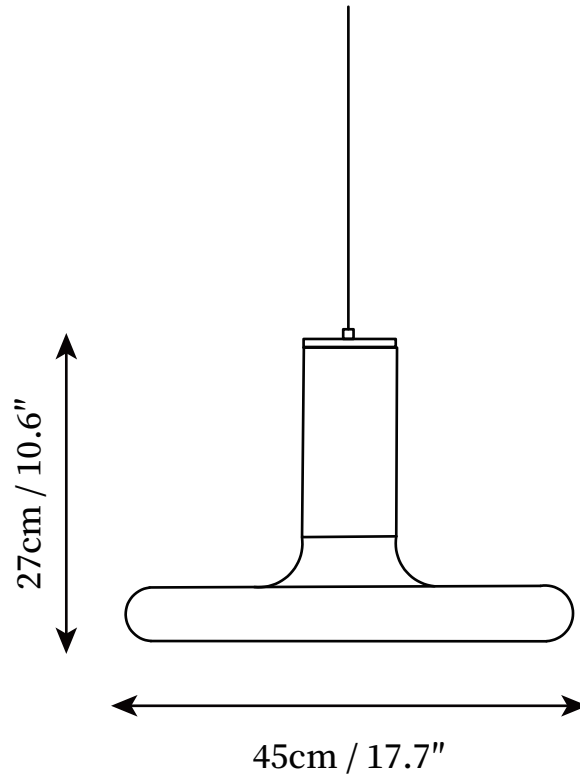

## SPECIFICATION DETAILS

\*For custom options, consult factory for details

<b>Fixture Dimensions</b>	D 17.7" x H 10.6"
<b>Light source</b>	E26 or E27
<b>Wattage</b>	Max 40W
<b>Voltage</b>	AC 110-240V
<b>Color Temperature</b>	Based on the purchase of light bulbs
<b>CRI(Ra)</b>	80CRI
<b>Mounting</b>	Ceiling
<b>Driver Required</b>	NO
<b>Optional Color Temps</b>	Buy bulbs as needed
<b>LED Rated Life</b>	Based on bulb life (we do not supply bulbs)
<b>Dimming</b>	Dimming is not supported
<b>Finishes</b>	Red
<b>Shade Details</b>	Red
<b>Material</b>	Aluminum, Iron, Metal
<b>Wire Length</b>	59"
<b>Wire Type</b>	Black Coaxial Wire