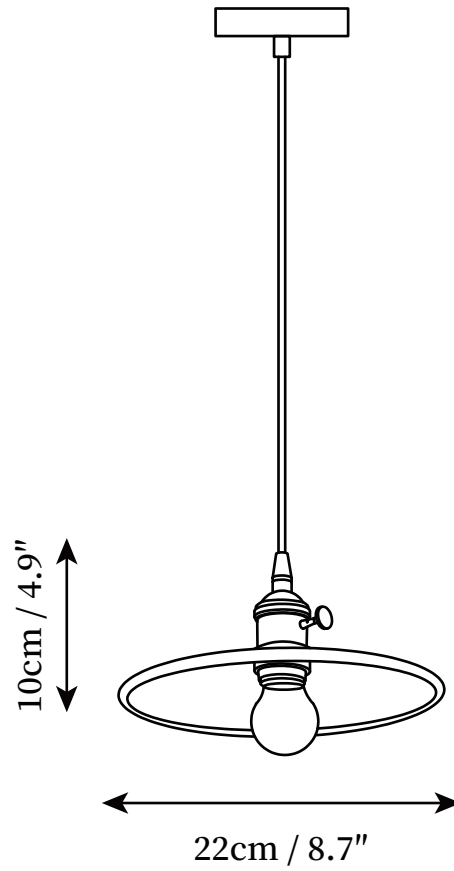

SPECIFICATION SHEET

SPECIFICATION DETAILS

*For custom options, consult factory for details

Fixture Dimensions	D 8.7" x H 4.9"
Light source	E26 or E27
Wattage	Max 40W
Voltage	AC 110-240V
Color Temperature	Based on the purchase of light bulbs
CRI(Ra)	80CRI
Mounting	Ceiling
Driver Required	NO
Optional Color Temps	Buy bulbs as needed
LED Rated Life	Based on bulb life (we do not supply bulbs)
Dimming	Dimming is not supported
Finishes	Brown
Shade Details	Brown
Material	Glass, Brass
Wire Length	59"
Wire Type	Brown Coaxial Wire