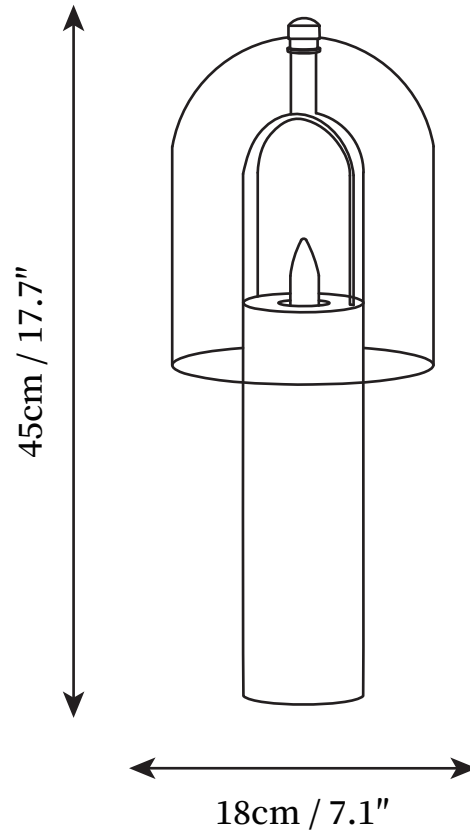

SPECIFICATION SHEET

SPECIFICATION DETAILS

*For custom options, consult factory for details

Fixture Dimensions	D 7.1" x H 17.7"
Light source	Integrated LED
Wattage	5W
Voltage	AC 110-240V
Color Temperature	Based on the purchase of light bulbs
CRI(Ra)	80CRI
Mounting	Table
Driver Required	NO
Optional Color Temps	Buy bulbs as needed
LED Rated Life	Based on bulb life (we do not supply bulbs)
Dimming	Dimming is not supported
Finishes	Black
Shade Details	Smoke gray
Material	Metal, Glass
Wire Length	59"
Wire Type	Wire with switch plug