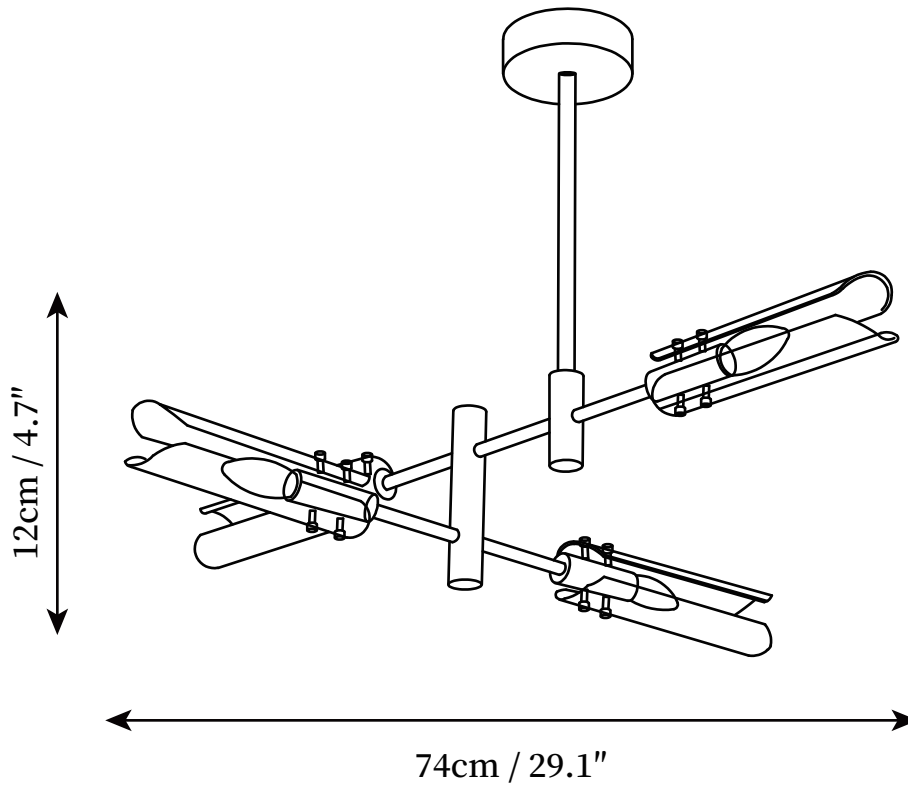

## SPECIFICATION DETAILS

\*For custom options, consult factory for details

<b>Fixture Dimensions</b>	D 29.1" x H 4.7"
<b>Light source</b>	E14
<b>Wattage</b>	15W (single light)
<b>Voltage</b>	AC 110-240V
<b>Color Temperature</b>	Based on the purchase of light bulbs
<b>CRI(Ra)</b>	80CRI
<b>Mounting</b>	Ceiling
<b>Driver Required</b>	NO
<b>Optional Color Temps</b>	Buy bulbs as needed
<b>LED Rated Life</b>	Based on bulb life (we do not supply bulbs)
<b>Dimming</b>	Dimming is not supported
<b>Finishes</b>	Black+Gold
<b>Glass Details</b>	Smoke gray, Brown
<b>Material</b>	Iron, Glass, Metal
<b>Rod Length</b>	Suspension rod length 50cm/19.7"
<b>Rod Type</b>	Black / Rod

## SPECIFICATION DETAILS

\*For custom options, consult factory for details

<b>Fixture Dimensions</b>	D 34.3" x H 10.6"
<b>Light source</b>	E14
<b>Wattage</b>	15W (single light)
<b>Voltage</b>	AC 110-240V
<b>Color Temperature</b>	Based on the purchase of light bulbs
<b>CRI(Ra)</b>	80CRI
<b>Mounting</b>	Ceiling
<b>Driver Required</b>	NO
<b>Optional Color Temps</b>	Buy bulbs as needed
<b>LED Rated Life</b>	Based on bulb life (we do not supply bulbs)
<b>Dimming</b>	Dimming is not supported
<b>Finishes</b>	Black+Gold
<b>Glass Details</b>	Smoke gray, Brown
<b>Material</b>	Iron, Glass, Metal
<b>Rod Length</b>	Suspension rod length 50cm/19.7"
<b>Rod Type</b>	Black / Rod