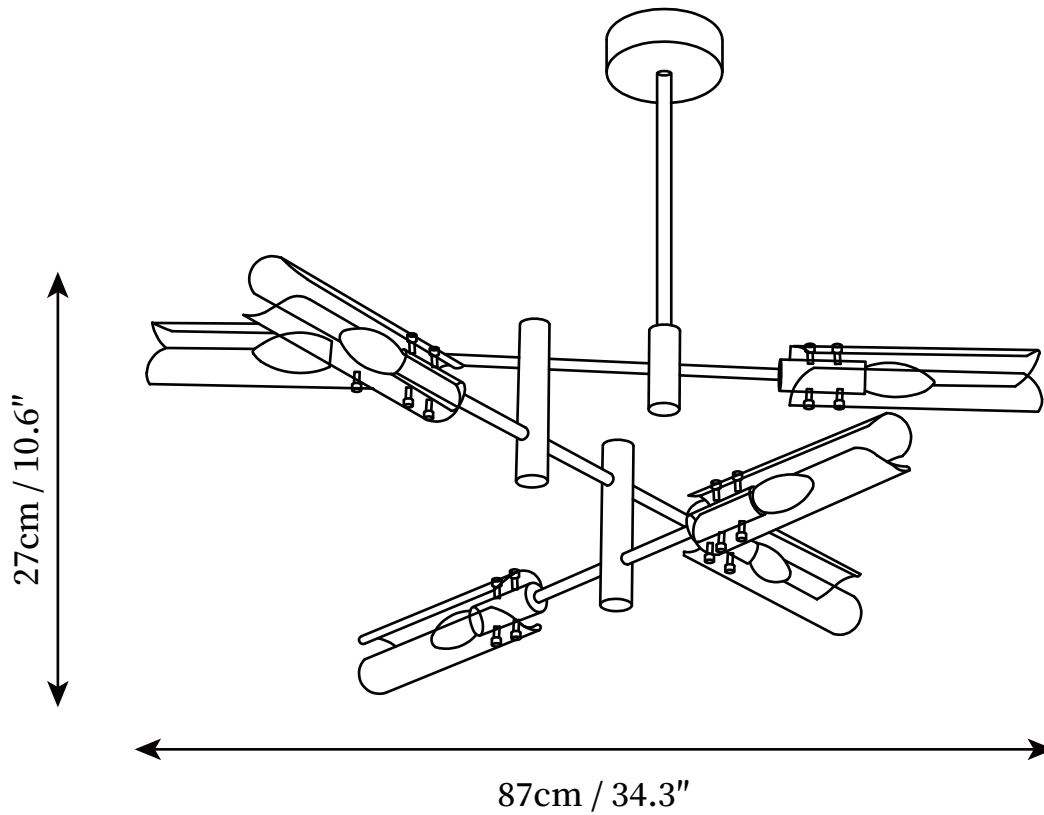

## SPECIFICATION DETAILS

\*For custom options, consult factory for details

<b>Fixture Dimensions</b>	D 29.1" x H 4.7"
<b>Light source</b>	E14
<b>Wattage</b>	15W (single light)
<b>Voltage</b>	AC 110-240V
<b>Color Temperature</b>	Based on the purchase of light bulbs
<b>CRI(Ra)</b>	80CRI
<b>Mounting</b>	Ceiling
<b>Driver Required</b>	NO
<b>Optional Color Temps</b>	Buy bulbs as needed
<b>LED Rated Life</b>	Based on bulb life (we do not supply bulbs)
<b>Dimming</b>	Dimming is not supported
<b>Finishes</b>	Black+Gold
<b>Glass Details</b>	Smoke gray, Brown
<b>Material</b>	Iron, Glass, Metal
<b>Rod Length</b>	Suspension rod length 50cm/19.7"
<b>Rod Type</b>	Black / Rod

## SPECIFICATION DETAILS

\*For custom options, consult factory for details

<b>Fixture Dimensions</b>	D 34.3" x H 10.6"
<b>Light source</b>	E14
<b>Wattage</b>	15W (single light)
<b>Voltage</b>	AC 110-240V
<b>Color Temperature</b>	Based on the purchase of light bulbs
<b>CRI(Ra)</b>	80CRI
<b>Mounting</b>	Ceiling
<b>Driver Required</b>	NO
<b>Optional Color Temps</b>	Buy bulbs as needed
<b>LED Rated Life</b>	Based on bulb life (we do not supply bulbs)
<b>Dimming</b>	Dimming is not supported
<b>Finishes</b>	Black+Gold
<b>Glass Details</b>	Smoke gray, Brown
<b>Material</b>	Iron, Glass, Metal
<b>Rod Length</b>	Suspension rod length 50cm/19.7"
<b>Rod Type</b>	Black / Rod