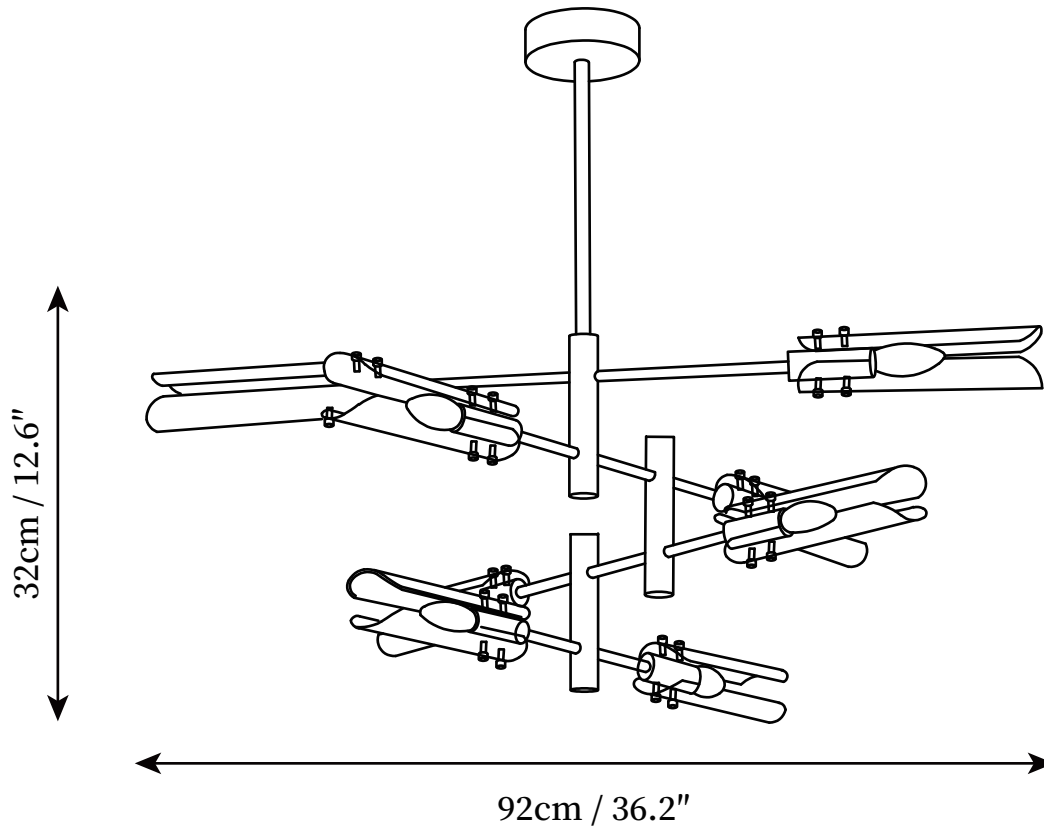

SPECIFICATION SHEET

SPECIFICATION DETAILS

*For custom options, consult factory for details

Fixture Dimensions	D 36.2" x H 12.6"
Light source	E14
Wattage	15W (single light)
Voltage	AC 110-240V
Color Temperature	Based on the purchase of light bulbs
CRI(Ra)	80CRI
Mounting	Ceiling
Driver Required	NO
Optional Color Temps	Buy bulbs as needed
LED Rated Life	Based on bulb life (we do not supply bulbs)
Dimming	Dimming is not supported
Finishes	Black+Gold
Glass Details	Smoke gray, Brown
Material	Iron, Glass, Metal
Rod Length	Suspension rod length 50cm/19.7"
Rod Type	Black / Rod