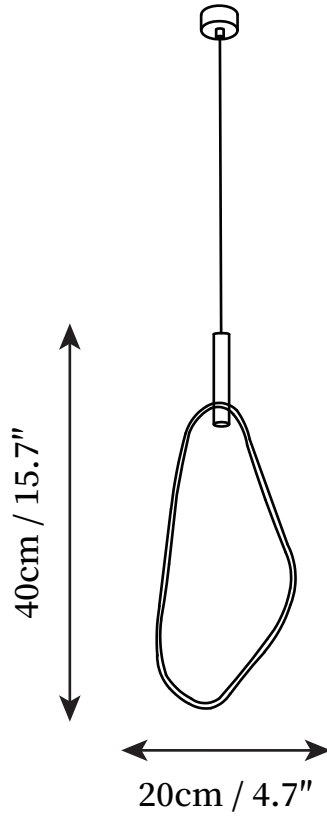

SPECIFICATION SHEET

SPECIFICATION DETAILS

*For custom options, consult factory for details

Fixture Dimensions	D 4.7" x H 15.7"
Light source	Integrated LED
Wattage	20W
Voltage	AC 110-240V
Color Temperature	3000k
CRI(Ra)	80CRI
Mounting	Table
Driver Required	Yes
Optional Color Temps	Warm Light (3000K), Neutral Light (4500K), Cool Light (6000K)
LED Rated Life	30000hours
Dimming	Dimming is not supported
Finishes	Gold
Shade Details	Gold
Material	Iron, Metal
Wire Length	59"
Wire Type	Clear Coaxial Wire