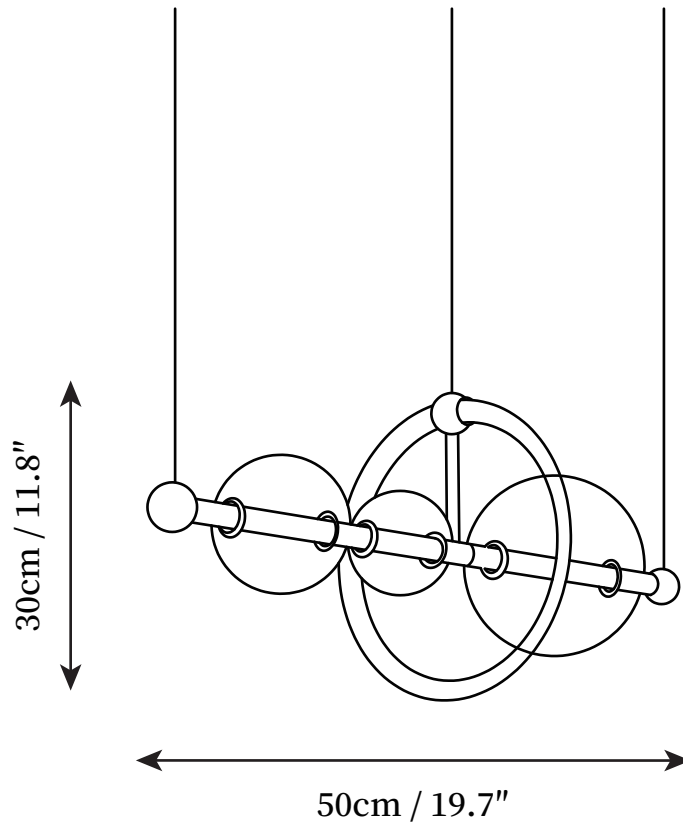

## SPECIFICATION DETAILS

\*For custom options, consult factory for details

<b>Fixture Dimensions</b>	L 19.7" x W 11.8" x H 11.8"
<b>Light source</b>	Integrated LED
<b>Wattage</b>	50W
<b>Voltage</b>	AC 110-240V
<b>Color Temperature</b>	3000k
<b>CRI(Ra)</b>	80CRI
<b>Mounting</b>	Table
<b>Driver Required</b>	Yes
<b>Optional Color Temps</b>	Warm Light (3000K), Neutral Light (4500K), Cool Light (6000K)
<b>LED Rated Life</b>	30000hours
<b>Dimming</b>	Dimming is not supported
<b>Finishes</b>	Gold+White
<b>Shade Details</b>	Clear
<b>Material</b>	Iron, Glass, Metal, Acrylic
<b>Wire Length</b>	59"
<b>Wire Type</b>	Clear Coaxial Wire

## SPECIFICATION DETAILS

\*For custom options, consult factory for details

<b>Fixture Dimensions</b>	L 35.4" x W 11.8" x H 11.8"
<b>Light source</b>	Integrated LED
<b>Wattage</b>	70W
<b>Voltage</b>	AC 110-240V
<b>Color Temperature</b>	3000k
<b>CRI(Ra)</b>	80CRI
<b>Mounting</b>	Table
<b>Driver Required</b>	Yes
<b>Optional Color Temps</b>	Warm Light (3000K), Neutral Light (4500K), Cool Light (6000K)
<b>LED Rated Life</b>	30000hours
<b>Dimming</b>	Dimming is not supported
<b>Finishes</b>	Gold+White
<b>Shade Details</b>	Clear
<b>Material</b>	Iron, Glass, Metal, Acrylic
<b>Wire Length</b>	59"
<b>Wire Type</b>	Clear Coaxial Wire

## SPECIFICATION DETAILS

\*For custom options, consult factory for details

<b>Fixture Dimensions</b>	L 47.2" x W 11.8" x H 11.8"
<b>Light source</b>	Integrated LED
<b>Wattage</b>	90W
<b>Voltage</b>	AC 110-240V
<b>Color Temperature</b>	3000k
<b>CRI(Ra)</b>	80CRI
<b>Mounting</b>	Table
<b>Driver Required</b>	Yes
<b>Optional Color Temps</b>	Warm Light (3000K), Neutral Light (4500K), Cool Light (6000K)
<b>LED Rated Life</b>	30000hours
<b>Dimming</b>	Dimming is not supported
<b>Finishes</b>	Gold+White
<b>Shade Details</b>	Clear
<b>Material</b>	Iron, Glass, Metal, Acrylic
<b>Wire Length</b>	59"
<b>Wire Type</b>	Clear Coaxial Wire