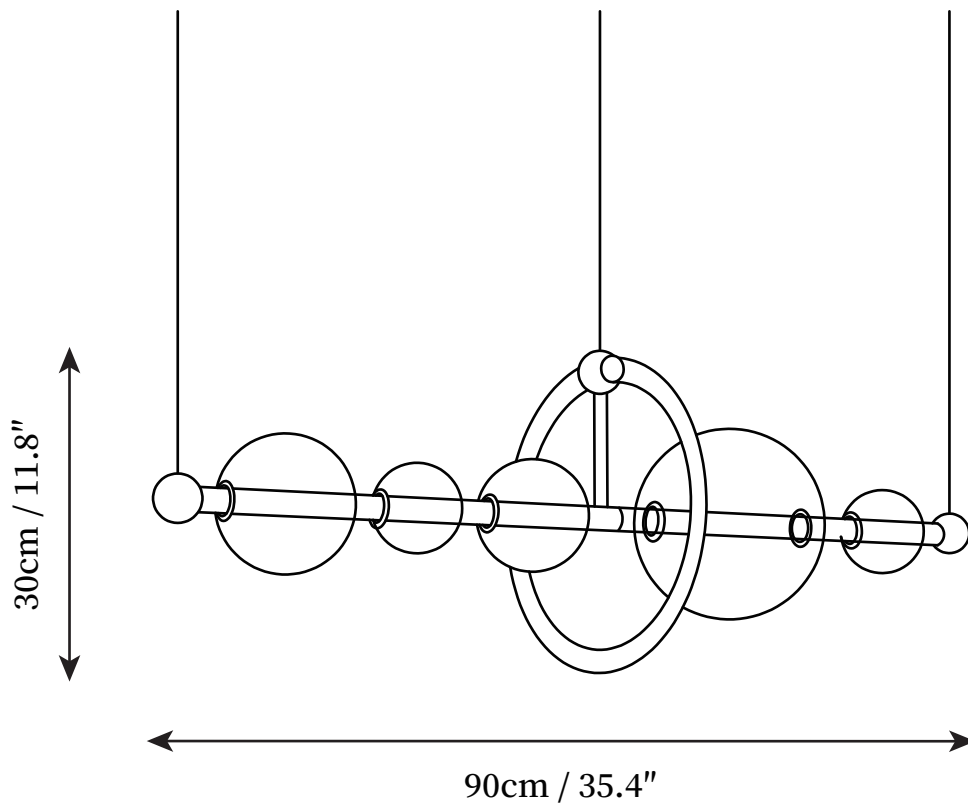

## SPECIFICATION DETAILS

\*For custom options, consult factory for details

<b>Fixture Dimensions</b>	L 19.7" x W 11.8" x H 11.8"
<b>Light source</b>	Integrated LED
<b>Wattage</b>	50W
<b>Voltage</b>	AC 110-240V
<b>Color Temperature</b>	3000k
<b>CRI(Ra)</b>	80CRI
<b>Mounting</b>	Table
<b>Driver Required</b>	Yes
<b>Optional Color Temps</b>	Warm Light (3000K), Neutral Light (4500K), Cool Light (6000K)
<b>LED Rated Life</b>	30000hours
<b>Dimming</b>	Dimming is not supported
<b>Finishes</b>	Gold+White
<b>Shade Details</b>	Clear
<b>Material</b>	Iron, Glass, Metal, Acrylic
<b>Wire Length</b>	59"
<b>Wire Type</b>	Clear Coaxial Wire

## SPECIFICATION DETAILS

\*For custom options, consult factory for details

<b>Fixture Dimensions</b>	L 35.4" x W 11.8" x H 11.8"
<b>Light source</b>	Integrated LED
<b>Wattage</b>	70W
<b>Voltage</b>	AC 110-240V
<b>Color Temperature</b>	3000k
<b>CRI(Ra)</b>	80CRI
<b>Mounting</b>	Table
<b>Driver Required</b>	Yes
<b>Optional Color Temps</b>	Warm Light (3000K), Neutral Light (4500K), Cool Light (6000K)
<b>LED Rated Life</b>	30000hours
<b>Dimming</b>	Dimming is not supported
<b>Finishes</b>	Gold+White
<b>Shade Details</b>	Clear
<b>Material</b>	Iron, Glass, Metal, Acrylic
<b>Wire Length</b>	59"
<b>Wire Type</b>	Clear Coaxial Wire

## SPECIFICATION DETAILS

\*For custom options, consult factory for details

<b>Fixture Dimensions</b>	L 47.2" x W 11.8" x H 11.8"
<b>Light source</b>	Integrated LED
<b>Wattage</b>	90W
<b>Voltage</b>	AC 110-240V
<b>Color Temperature</b>	3000k
<b>CRI(Ra)</b>	80CRI
<b>Mounting</b>	Table
<b>Driver Required</b>	Yes
<b>Optional Color Temps</b>	Warm Light (3000K), Neutral Light (4500K), Cool Light (6000K)
<b>LED Rated Life</b>	30000hours
<b>Dimming</b>	Dimming is not supported
<b>Finishes</b>	Gold+White
<b>Shade Details</b>	Clear
<b>Material</b>	Iron, Glass, Metal, Acrylic
<b>Wire Length</b>	59"
<b>Wire Type</b>	Clear Coaxial Wire