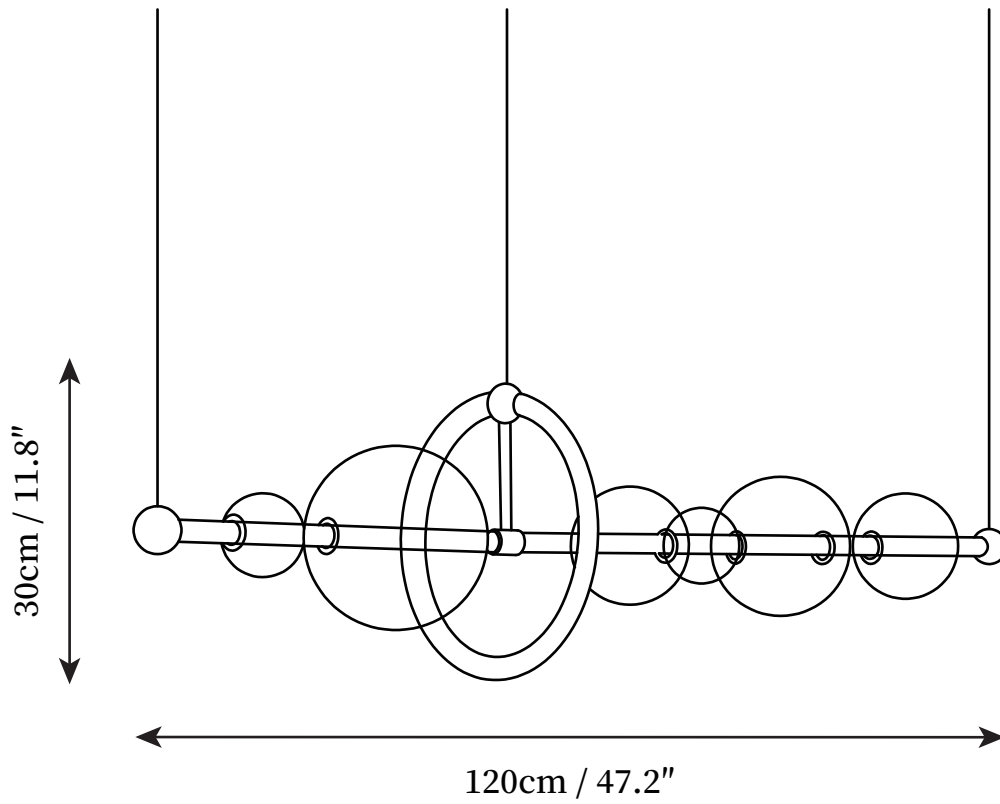

## SPECIFICATION DETAILS

\*For custom options, consult factory for details

<b>Fixture Dimensions</b>	L 19.7" x W 11.8" x H 11.8"
<b>Light source</b>	Integrated LED
<b>Wattage</b>	50W
<b>Voltage</b>	AC 110-240V
<b>Color Temperature</b>	3000k
<b>CRI(Ra)</b>	80CRI
<b>Mounting</b>	Table
<b>Driver Required</b>	Yes
<b>Optional Color Temps</b>	Warm Light (3000K), Neutral Light (4500K), Cool Light (6000K)
<b>LED Rated Life</b>	30000hours
<b>Dimming</b>	Dimming is not supported
<b>Finishes</b>	Gold+White
<b>Shade Details</b>	Clear
<b>Material</b>	Iron, Glass, Metal, Acrylic
<b>Wire Length</b>	59"
<b>Wire Type</b>	Clear Coaxial Wire

## SPECIFICATION DETAILS

\*For custom options, consult factory for details

<b>Fixture Dimensions</b>	L 35.4" x W 11.8" x H 11.8"
<b>Light source</b>	Integrated LED
<b>Wattage</b>	70W
<b>Voltage</b>	AC 110-240V
<b>Color Temperature</b>	3000k
<b>CRI(Ra)</b>	80CRI
<b>Mounting</b>	Table
<b>Driver Required</b>	Yes
<b>Optional Color Temps</b>	Warm Light (3000K), Neutral Light (4500K), Cool Light (6000K)
<b>LED Rated Life</b>	30000hours
<b>Dimming</b>	Dimming is not supported
<b>Finishes</b>	Gold+White
<b>Shade Details</b>	Clear
<b>Material</b>	Iron, Glass, Metal, Acrylic
<b>Wire Length</b>	59"
<b>Wire Type</b>	Clear Coaxial Wire

## SPECIFICATION DETAILS

\*For custom options, consult factory for details

<b>Fixture Dimensions</b>	L 47.2" x W 11.8" x H 11.8"
<b>Light source</b>	Integrated LED
<b>Wattage</b>	90W
<b>Voltage</b>	AC 110-240V
<b>Color Temperature</b>	3000k
<b>CRI(Ra)</b>	80CRI
<b>Mounting</b>	Table
<b>Driver Required</b>	Yes
<b>Optional Color Temps</b>	Warm Light (3000K), Neutral Light (4500K), Cool Light (6000K)
<b>LED Rated Life</b>	30000hours
<b>Dimming</b>	Dimming is not supported
<b>Finishes</b>	Gold+White
<b>Shade Details</b>	Clear
<b>Material</b>	Iron, Glass, Metal, Acrylic
<b>Wire Length</b>	59"
<b>Wire Type</b>	Clear Coaxial Wire