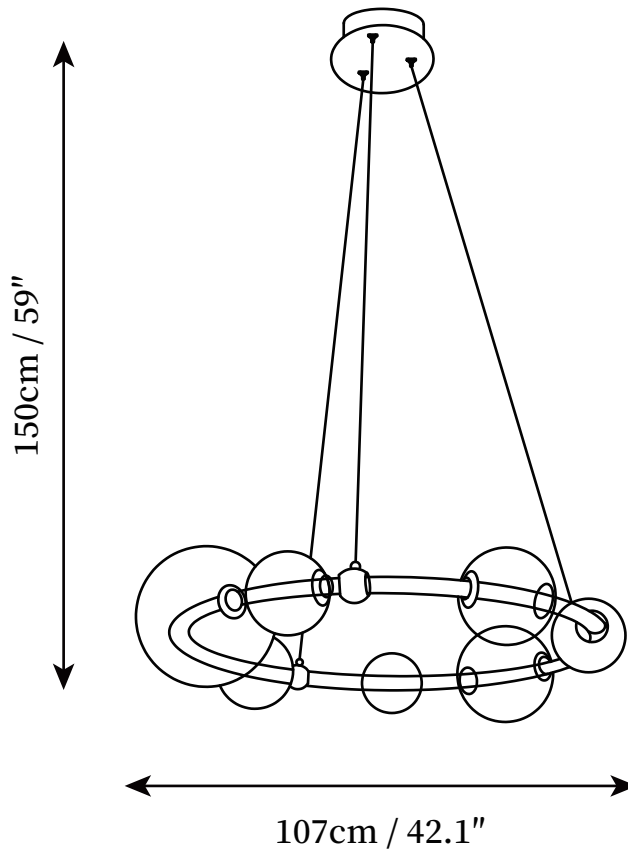

SPECIFICATION SHEET

SPECIFICATION DETAILS

*For custom options, consult factory for details

Fixture Dimensions	D 26" x H 59"
Light source	Integrated LED
Wattage	50W
Voltage	AC 110-240V
Color Temperature	3000k
CRI(Ra)	80CRI
Mounting	Ceiling
Driver Required	Yes
Optional Color Temps	Warm Light (3000K), Neutral Light (4500K), Cool Light (6000K)
LED Rated Life	30000hours
Dimming	Dimming is not supported
Finishes	Gold+White
Glass Details	Clear
Material	Iron, Glass, Metal, Acrylic
Wire Length	59"
Wire Type	White Coaxial Wire

SPECIFICATION SHEET

SPECIFICATION DETAILS

*For custom options, consult factory for details

Fixture Dimensions	D 36.6" x H 59"
Light source	Integrated LED
Wattage	50W
Voltage	AC 110-240V
Color Temperature	3000k
CRI(Ra)	80CRI
Mounting	Ceiling
Driver Required	Yes
Optional Color Temps	Warm Light (3000K), Neutral Light (4500K), Cool Light (6000K)
LED Rated Life	30000hours
Dimming	Dimming is not supported
Finishes	Gold+White
Glass Details	Clear
Material	Iron, Glass, Metal, Acrylic
Wire Length	59"
Wire Type	White Coaxial Wire

SPECIFICATION SHEET

SPECIFICATION DETAILS

*For custom options, consult factory for details

Fixture Dimensions	D 42.1" x H 59"
Light source	Integrated LED
Wattage	50W
Voltage	AC 110-240V
Color Temperature	3000k
CRI(Ra)	80CRI
Mounting	Ceiling
Driver Required	Yes
Optional Color Temps	Warm Light (3000K), Neutral Light (4500K), Cool Light (6000K)
LED Rated Life	30000hours
Dimming	Dimming is not supported
Finishes	Gold+White
Glass Details	Clear
Material	Iron, Glass, Metal, Acrylic
Wire Length	59"
Wire Type	White Coaxial Wire