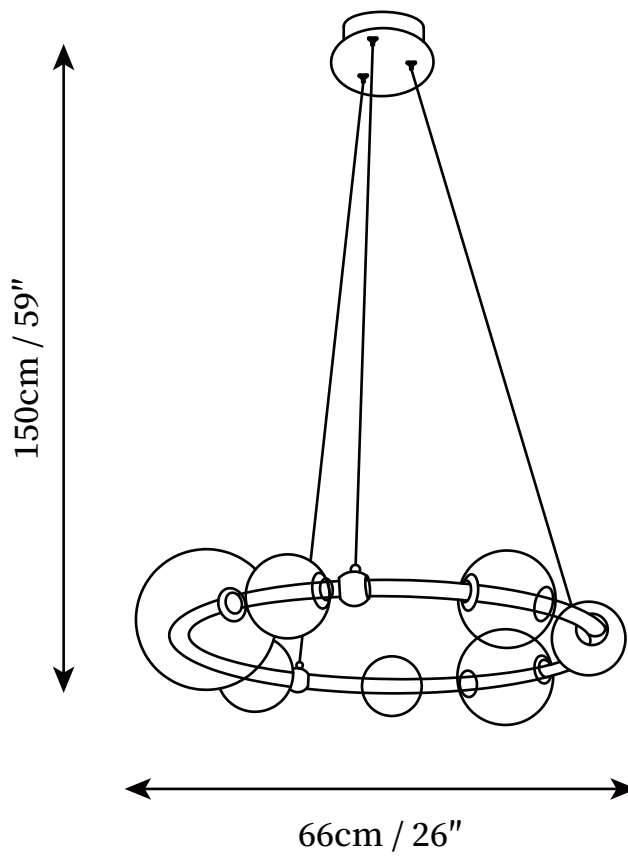

SPECIFICATION SHEET

SPECIFICATION DETAILS

*For custom options, consult factory for details

Fixture Dimensions	D 26" x H 59"
Light source	Integrated LED
Wattage	50W
Voltage	AC 110-240V
Color Temperature	3000k
CRI(Ra)	80CRI
Mounting	Ceiling
Driver Required	Yes
Optional Color Temps	Warm Light (3000K), Neutral Light (4500K), Cool Light (6000K)
LED Rated Life	30000hours
Dimming	Dimming is not supported
Finishes	Gold+White
Glass Details	Clear
Material	Iron, Glass, Metal, Acrylic
Wire Length	59"
Wire Type	White Coaxial Wire

SPECIFICATION SHEET

SPECIFICATION DETAILS

*For custom options, consult factory for details

Fixture Dimensions	D 36.6" x H 59"
Light source	Integrated LED
Wattage	50W
Voltage	AC 110-240V
Color Temperature	3000k
CRI(Ra)	80CRI
Mounting	Ceiling
Driver Required	Yes
Optional Color Temps	Warm Light (3000K), Neutral Light (4500K), Cool Light (6000K)
LED Rated Life	30000hours
Dimming	Dimming is not supported
Finishes	Gold+White
Glass Details	Clear
Material	Iron, Glass, Metal, Acrylic
Wire Length	59"
Wire Type	White Coaxial Wire

SPECIFICATION SHEET

SPECIFICATION DETAILS

*For custom options, consult factory for details

Fixture Dimensions	D 42.1" x H 59"
Light source	Integrated LED
Wattage	50W
Voltage	AC 110-240V
Color Temperature	3000k
CRI(Ra)	80CRI
Mounting	Ceiling
Driver Required	Yes
Optional Color Temps	Warm Light (3000K), Neutral Light (4500K), Cool Light (6000K)
LED Rated Life	30000hours
Dimming	Dimming is not supported
Finishes	Gold+White
Glass Details	Clear
Material	Iron, Glass, Metal, Acrylic
Wire Length	59"
Wire Type	White Coaxial Wire