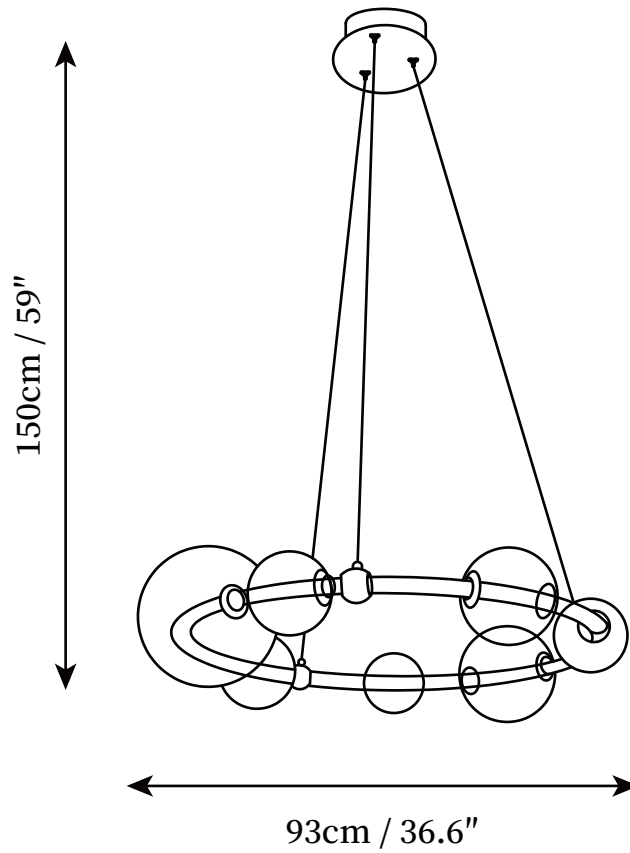

SPECIFICATION SHEET

SPECIFICATION DETAILS

*For custom options, consult factory for details

Fixture Dimensions	D 26" x H 59"
Light source	Integrated LED
Wattage	50W
Voltage	AC 110-240V
Color Temperature	3000k
CRI(Ra)	80CRI
Mounting	Ceiling
Driver Required	Yes
Optional Color Temps	Warm Light (3000K), Neutral Light (4500K), Cool Light (6000K)
LED Rated Life	30000hours
Dimming	Dimming is not supported
Finishes	Gold+White
Glass Details	Clear
Material	Iron, Glass, Metal, Acrylic
Wire Length	59"
Wire Type	White Coaxial Wire

SPECIFICATION SHEET

SPECIFICATION DETAILS

*For custom options, consult factory for details

Fixture Dimensions	D 36.6" x H 59"
Light source	Integrated LED
Wattage	50W
Voltage	AC 110-240V
Color Temperature	3000k
CRI(Ra)	80CRI
Mounting	Ceiling
Driver Required	Yes
Optional Color Temps	Warm Light (3000K), Neutral Light (4500K), Cool Light (6000K)
LED Rated Life	30000hours
Dimming	Dimming is not supported
Finishes	Gold+White
Glass Details	Clear
Material	Iron, Glass, Metal, Acrylic
Wire Length	59"
Wire Type	White Coaxial Wire

SPECIFICATION SHEET

SPECIFICATION DETAILS

*For custom options, consult factory for details

Fixture Dimensions	D 42.1" x H 59"
Light source	Integrated LED
Wattage	50W
Voltage	AC 110-240V
Color Temperature	3000k
CRI(Ra)	80CRI
Mounting	Ceiling
Driver Required	Yes
Optional Color Temps	Warm Light (3000K), Neutral Light (4500K), Cool Light (6000K)
LED Rated Life	30000hours
Dimming	Dimming is not supported
Finishes	Gold+White
Glass Details	Clear
Material	Iron, Glass, Metal, Acrylic
Wire Length	59"
Wire Type	White Coaxial Wire