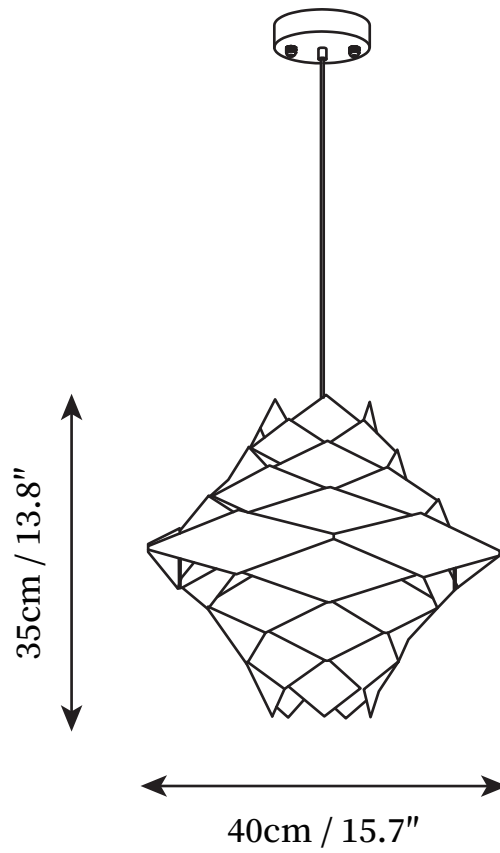

SPECIFICATION SHEET

SPECIFICATION DETAILS

*For custom options, consult factory for details

Fixture Dimensions	D 15.7" x H 13.8"
Light source	E26 or E27
Wattage	40W
Voltage	AC 110-240V
Color Temperature	Based on the purchase of light bulbs
CRI(Ra)	80CRI
Mounting	Table
Driver Required	NO
Optional Color Temps	Buy bulbs as needed
LED Rated Life	Based on bulb life (we do not supply bulbs)
Dimming	Dimming is not supported
Finishes	White+Blue
Shade Details	White+Blue
Material	Metal, Iron
Wire Length	59"
Wire Type	White Coaxial Wire