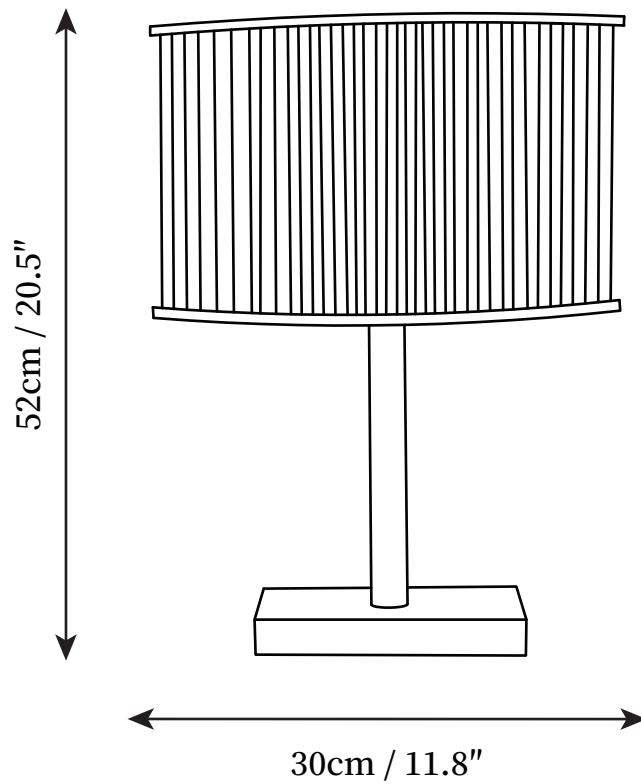

SPECIFICATION SHEET

SPECIFICATION DETAILS

*For custom options, consult factory for details

Fixture Dimensions	D 11.8" x H 20.5"
Light source	E14
Wattage	15W
Voltage	AC 110-240V
Color Temperature	Based on the purchase of light bulbs
CRI(Ra)	80CRI
Mounting	Table
Driver Required	NO
Optional Color Temps	Buy bulbs as needed
LED Rated Life	Based on bulb life (we do not supply bulbs)
Dimming	Dimming is not supported
Finishes	Gold
Shade Details	Clear
Material	Metal, Iron, Glass
Wire Length	59"
Wire Type	Wire with switch plug