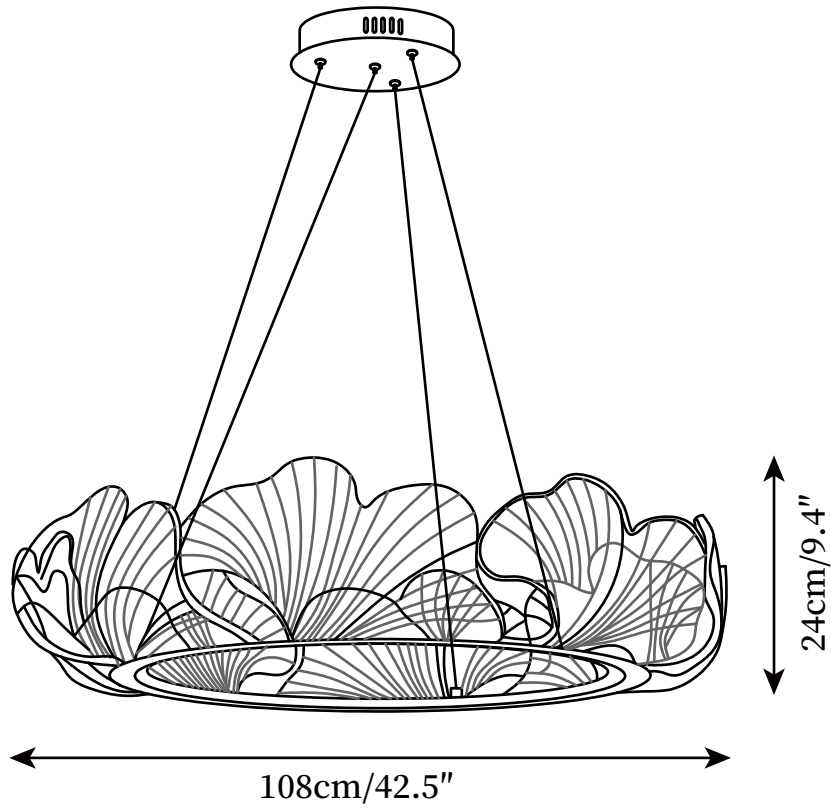

SPECIFICATION SHEET

SPECIFICATION DETAILS

*For custom options, consult factory for details

Fixture Dimensions	D 26.7" x H 8.7"
Light source	Integrated LED
Wattage	~ 56W
Voltage	AC 110-240V
Dimming	Not supported
CRI(Ra)	90+ CRI
Mounting	Hardwired.
LED Rated Life	30000 hours
Color Temperature	Warm Light (3000K), Neutral Light (4000K), Cool Light (6000K)
Control method	Compatible with common wall switches(not included)
Finishes	Gold.
Shads Details	Clear.
Material	Metal, Acrylic.
Rod Length	The standard length of the cord is 59" (150 cm), the length is adjustable.

SPECIFICATION SHEET

SPECIFICATION DETAILS

*For custom options, consult factory for details

Fixture Dimensions	D 33.8" x H 8.7"
Light source	Integrated LED
Wattage	~ 77W
Voltage	AC 110-240V
Dimming	Not supported
CRI(Ra)	90+ CRI
Mounting	Hardwired.
LED Rated Life	30000 hours
Color Temperature	Warm Light (3000K), Neutral Light (4000K), Cool Light (6000K)
Control method	Compatible with common wall switches (not included)
Finishes	Gold.
Shads Details	Clear.
Material	Metal, Acrylic.
Rod Length	The standard length of the cord is 59" (150 cm), the length is adjustable.

SPECIFICATION SHEET

SPECIFICATION DETAILS

*For custom options, consult factory for details

Fixture Dimensions	D 42.5" x H 8.7"
Light source	Integrated LED
Wattage	~ 77W
Voltage	AC 110-240V
Dimming	Not supported
CRI(Ra)	90+ CRI
Mounting	Hardwired.
LED Rated Life	30000 hours
Color Temperature	Warm Light (3000K), Neutral Light (4000K), Cool Light (6000K)
Control method	Compatible with common wall switches(not included)
Finishes	Gold.
Shads Details	Clear.
Material	Metal, Acrylic.
Rod Length	The standard length of the cord is 59" (150 cm), the length is adjustable.