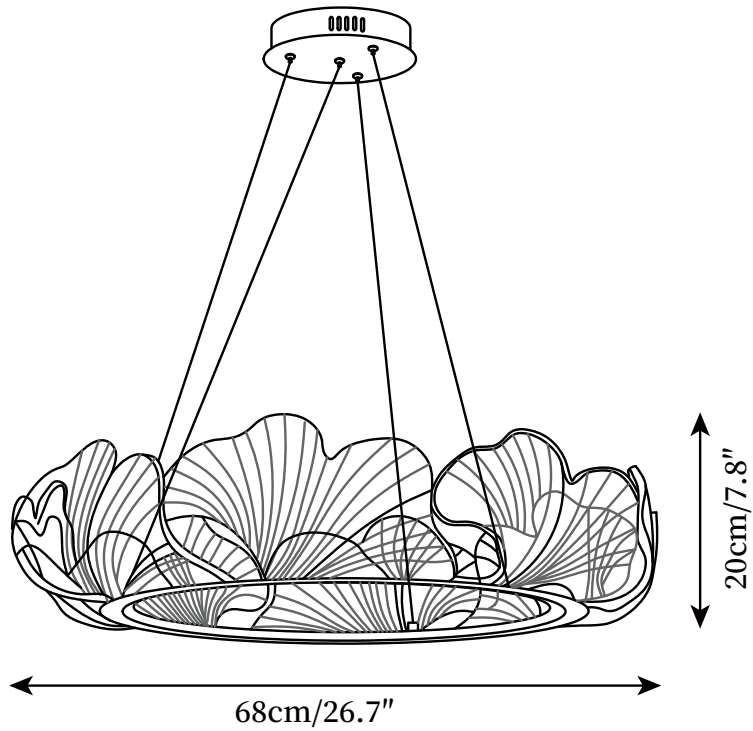

SPECIFICATION SHEET

SPECIFICATION DETAILS

*For custom options, consult factory for details

Fixture Dimensions	D 26.7" x H 8.7"
Light source	Integrated LED
Wattage	~ 56W
Voltage	AC 110-240V
Dimming	Not supported
CRI(Ra)	90+ CRI
Mounting	Hardwired.
LED Rated Life	30000 hours
Color Temperature	Warm Light (3000K), Neutral Light (4000K), Cool Light (6000K)
Control method	Compatible with common wall switches(not included)
Finishes	Gold.
Shads Details	Clear.
Material	Metal, Acrylic.
Rod Length	The standard length of the cord is 59" (150 cm), the length is adjustable.

SPECIFICATION SHEET

SPECIFICATION DETAILS

*For custom options, consult factory for details

Fixture Dimensions	D 33.8" x H 8.7"
Light source	Integrated LED
Wattage	~ 77W
Voltage	AC 110-240V
Dimming	Not supported
CRI(Ra)	90+ CRI
Mounting	Hardwired.
LED Rated Life	30000 hours
Color Temperature	Warm Light (3000K), Neutral Light (4000K), Cool Light (6000K)
Control method	Compatible with common wall switches (not included)
Finishes	Gold.
Shads Details	Clear.
Material	Metal, Acrylic.
Rod Length	The standard length of the cord is 59" (150 cm), the length is adjustable.

SPECIFICATION SHEET

SPECIFICATION DETAILS

*For custom options, consult factory for details

Fixture Dimensions	D 42.5" x H 8.7"
Light source	Integrated LED
Wattage	~ 77W
Voltage	AC 110-240V
Dimming	Not supported
CRI(Ra)	90+ CRI
Mounting	Hardwired.
LED Rated Life	30000 hours
Color Temperature	Warm Light (3000K), Neutral Light (4000K), Cool Light (6000K)
Control method	Compatible with common wall switches(not included)
Finishes	Gold.
Shads Details	Clear.
Material	Metal, Acrylic.
Rod Length	The standard length of the cord is 59" (150 cm), the length is adjustable.