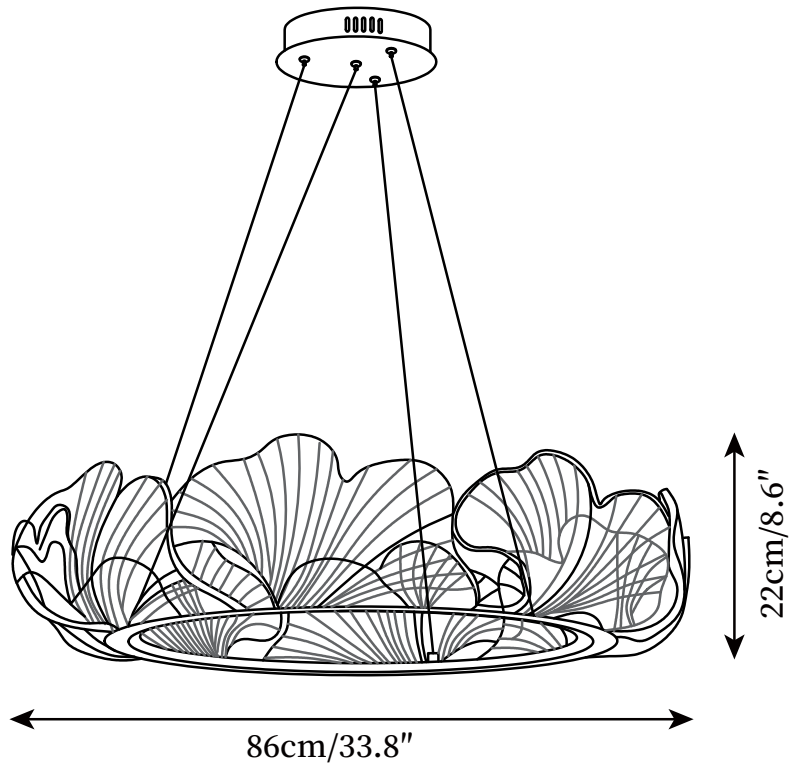

SPECIFICATION SHEET

SPECIFICATION DETAILS

*For custom options, consult factory for details

Fixture Dimensions	D 26.7" x H 8.7"
Light source	Integrated LED
Wattage	~ 56W
Voltage	AC 110-240V
Dimming	Not supported
CRI(Ra)	90+ CRI
Mounting	Hardwired.
LED Rated Life	30000 hours
Color Temperature	Warm Light (3000K), Neutral Light (4000K), Cool Light (6000K)
Control method	Compatible with common wall switches(not included)
Finishes	Gold.
Shads Details	Clear.
Material	Metal, Acrylic.
Rod Length	The standard length of the cord is 59" (150 cm), the length is adjustable.

SPECIFICATION SHEET

SPECIFICATION DETAILS

*For custom options, consult factory for details

Fixture Dimensions	D 33.8" x H 8.7"
Light source	Integrated LED
Wattage	~ 77W
Voltage	AC 110-240V
Dimming	Not supported
CRI(Ra)	90+ CRI
Mounting	Hardwired.
LED Rated Life	30000 hours
Color Temperature	Warm Light (3000K), Neutral Light (4000K), Cool Light (6000K)
Control method	Compatible with common wall switches (not included)
Finishes	Gold.
Shads Details	Clear.
Material	Metal, Acrylic.
Rod Length	The standard length of the cord is 59" (150 cm), the length is adjustable.

SPECIFICATION SHEET

SPECIFICATION DETAILS

*For custom options, consult factory for details

Fixture Dimensions	D 42.5" x H 8.7"
Light source	Integrated LED
Wattage	~ 77W
Voltage	AC 110-240V
Dimming	Not supported
CRI(Ra)	90+ CRI
Mounting	Hardwired.
LED Rated Life	30000 hours
Color Temperature	Warm Light (3000K), Neutral Light (4000K), Cool Light (6000K)
Control method	Compatible with common wall switches(not included)
Finishes	Gold.
Shads Details	Clear.
Material	Metal, Acrylic.
Rod Length	The standard length of the cord is 59" (150 cm), the length is adjustable.