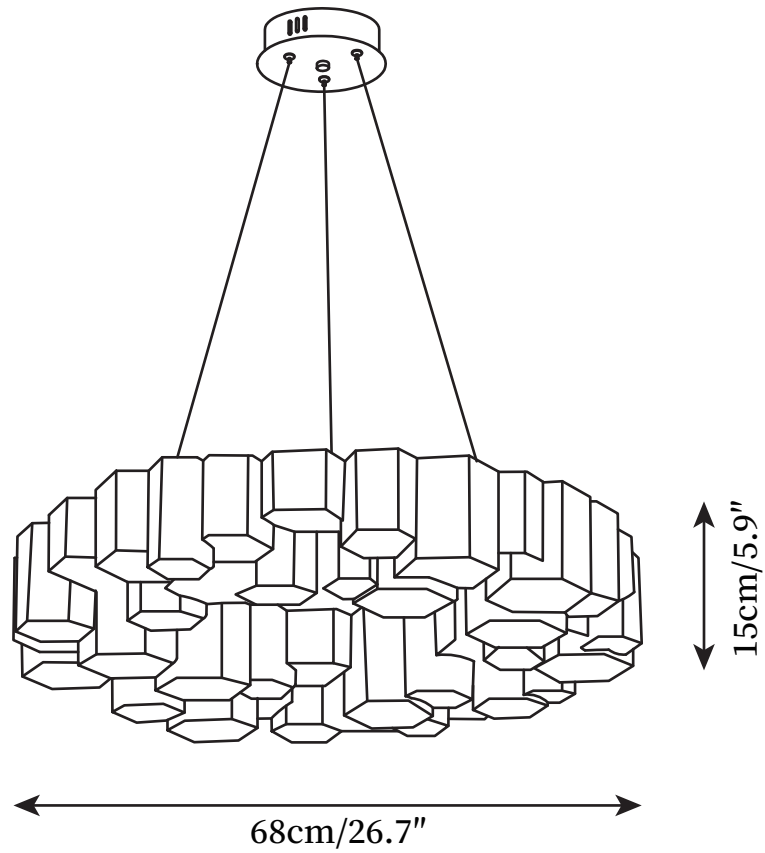

SPECIFICATION SHEET

SPECIFICATION DETAILS

*For custom options, consult factory for details

Fixture Dimensions	D 26.7" x H 5.9"
Light source	Integrated LED
Wattage	80W
Voltage	AC 110-240V
Color Temperature	3000K
CRI(Ra)	80CRI
Mounting	Ceiling
Driver Required	Yes
Optional Color Temps	Warm Light (3000K), Neutral Light (4500K), Cool Light (6000K)
LED Rated Life	30000 hours
Dimming	Dimming is not supported
Finishes	White
Shade Details	White
Material	Metal, PE
Wire Length	59"
Wire Type	Black Coaxial Wire