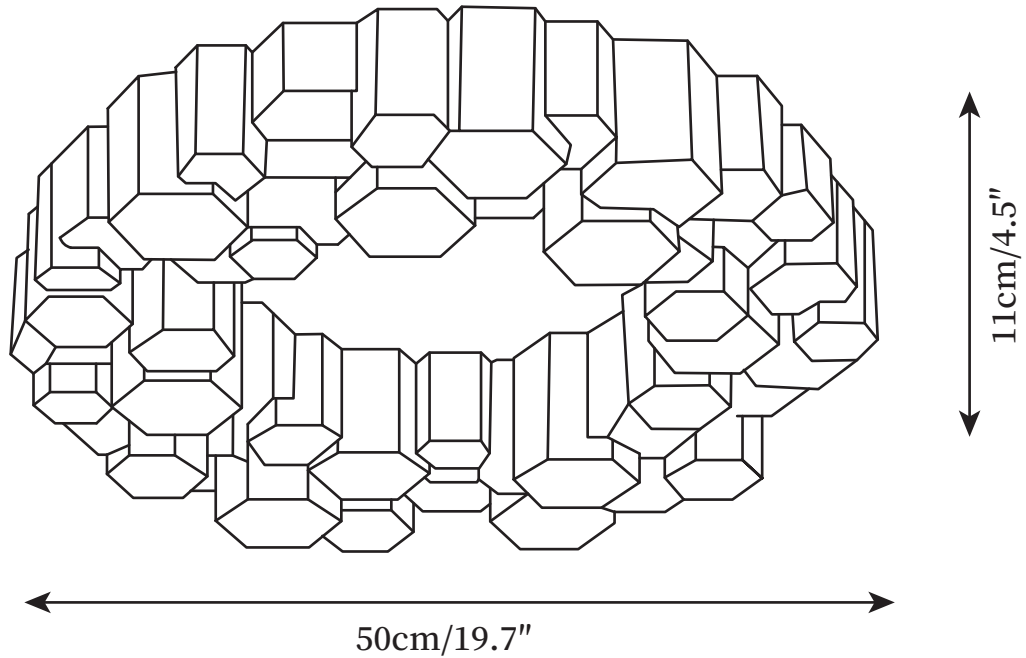

SPECIFICATION SHEET

SPECIFICATION DETAILS

*For custom options, consult factory for details

Fixture Dimensions	D 26.7" x H 5.9"
Light source	Integrated LED
Wattage	80W
Voltage	AC 110-240V
Color Temperature	3000K
CRI(Ra)	80CRI
Mounting	Ceiling
Driver Required	Yes
Optional Color Temps	Warm Light (3000K), Neutral Light (4500K), Cool Light (6000K)
LED Rated Life	30000 hours
Dimming	Dimming is not supported
Finishes	White
Shade Details	White
Material	Metal, PE
Wire Length	59"
Wire Type	No