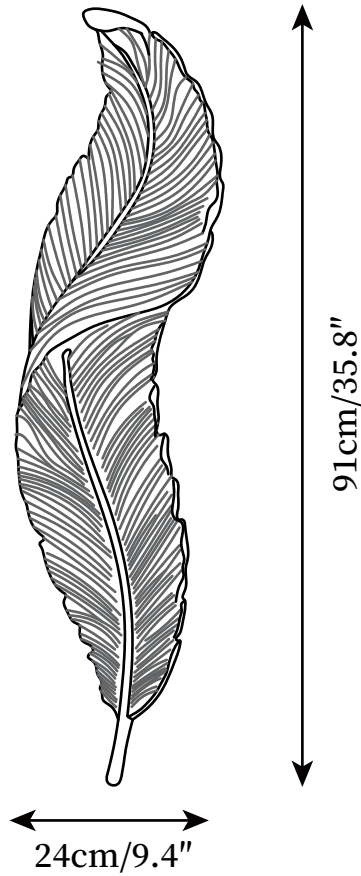

SPECIFICATION SHEET

SPECIFICATION DETAILS

*For custom options, consult factory for details

Fixture Dimmensions	W 6.3" x H 24", W 6.3" x H 35.8"
Light source	Integrated LED
Wattage	~15W
Voltage	AC 110-240V
Dimming	Not supported
CRI(Ra)	90+CRI
Mounting	Hardwired.
LED Rated Life	30000 hours
Color Temperature	Warm Light (3000K), Neutral Light (4000K), Cool Light (6000K)
Control method	Compatible with common wall switches(not included)
Finishes	Gold.
Shade Details	White.
Material	Resin
