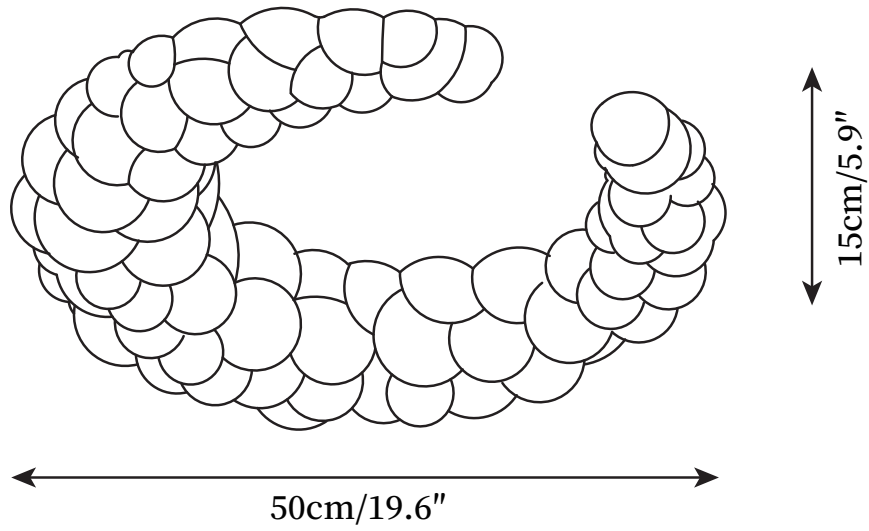

## SPECIFICATION DETAILS

\*For custom options, consult factory for details

|                             |   |
|-----------------------------|---|
| <b>Fixture Dimensions</b>   | D 19.6" x H 5.9"  |
| <b>Light source</b>         | Integrated LED  |
| <b>Wattage</b>              | ~40W  |
| <b>Voltage</b>              | AC 110-240V   |
| <b>Color Temperature</b>    | 3000K   |
| <b>CRI(Ra)</b>              | 80CRI   |
| <b>Mounting</b>             | Ceiling   |
| <b>Driver Required</b>      | Yes   |
| <b>Optional Color Temps</b> | Warm Light (3000K), Neutral Light (4500K), Cool Light (6000K) |
| <b>LED Rated Life</b>       | 30000 hours   |
| <b>Dimming</b>              | Dimming is not supported                                      |
| <b>Finishes</b>             | White   |
| <b>Shade Details</b>        | White   |
| <b>Material</b>             | Metal, PE   |
| <b>Wire Length</b>          | 59"   |
| <b>Wire Type</b>            | No  |

## SPECIFICATION DETAILS

\*For custom options, consult factory for details

|                             |   |
|-----------------------------|---|
| <b>Fixture Dimensions</b>   | D 27.5" x H 5.9"  |
| <b>Light source</b>         | Integrated LED  |
| <b>Wattage</b>              | ~55W  |
| <b>Voltage</b>              | AC 110-240V   |
| <b>Color Temperature</b>    | 3000K   |
| <b>CRI(Ra)</b>              | 80CRI   |
| <b>Mounting</b>             | Ceiling   |
| <b>Driver Required</b>      | Yes   |
| <b>Optional Color Temps</b> | Warm Light (3000K), Neutral Light (4500K), Cool Light (6000K) |
| <b>LED Rated Life</b>       | 30000 hours   |
| <b>Dimming</b>              | Dimming is not supported                                      |
| <b>Finishes</b>             | White   |
| <b>Shade Details</b>        | White   |
| <b>Material</b>             | Metal, PE   |
| <b>Wire Length</b>          | 59"   |
| <b>Wire Type</b>            | No  |