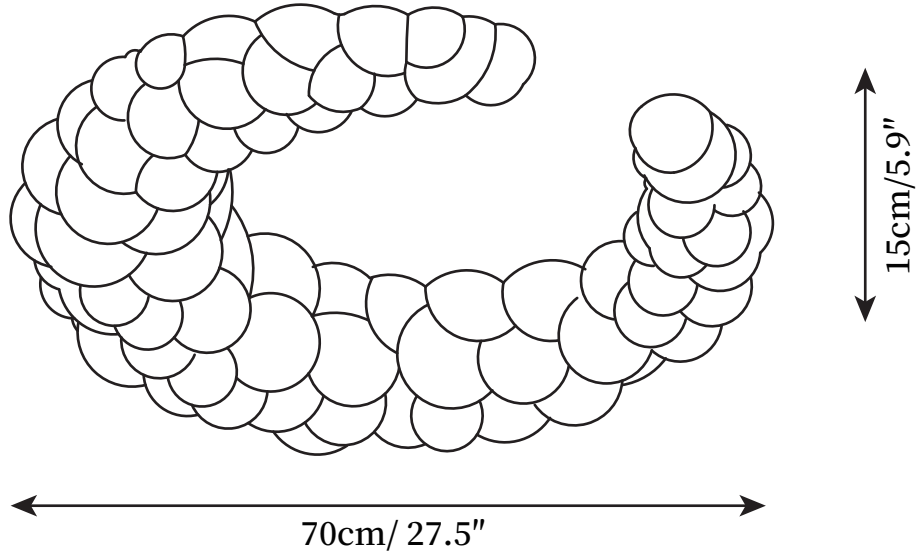

## SPECIFICATION DETAILS

\*For custom options, consult factory for details

|                             |   |
|-----------------------------|---|
| <b>Fixture Dimensions</b>   | D 19.6" x H 5.9"  |
| <b>Light source</b>         | Integrated LED  |
| <b>Wattage</b>              | ~40W  |
| <b>Voltage</b>              | AC 110-240V   |
| <b>Color Temperature</b>    | 3000K   |
| <b>CRI(Ra)</b>              | 80CRI   |
| <b>Mounting</b>             | Ceiling   |
| <b>Driver Required</b>      | Yes   |
| <b>Optional Color Temps</b> | Warm Light (3000K), Neutral Light (4500K), Cool Light (6000K) |
| <b>LED Rated Life</b>       | 30000 hours   |
| <b>Dimming</b>              | Dimming is not supported                                      |
| <b>Finishes</b>             | White   |
| <b>Shade Details</b>        | White   |
| <b>Material</b>             | Metal, PE   |
| <b>Wire Length</b>          | 59"   |
| <b>Wire Type</b>            | No  |

## SPECIFICATION DETAILS

\*For custom options, consult factory for details

|                             |   |
|-----------------------------|---|
| <b>Fixture Dimensions</b>   | D 27.5" x H 5.9"  |
| <b>Light source</b>         | Integrated LED  |
| <b>Wattage</b>              | ~55W  |
| <b>Voltage</b>              | AC 110-240V   |
| <b>Color Temperature</b>    | 3000K   |
| <b>CRI(Ra)</b>              | 80CRI   |
| <b>Mounting</b>             | Ceiling   |
| <b>Driver Required</b>      | Yes   |
| <b>Optional Color Temps</b> | Warm Light (3000K), Neutral Light (4500K), Cool Light (6000K) |
| <b>LED Rated Life</b>       | 30000 hours   |
| <b>Dimming</b>              | Dimming is not supported                                      |
| <b>Finishes</b>             | White   |
| <b>Shade Details</b>        | White   |
| <b>Material</b>             | Metal, PE   |
| <b>Wire Length</b>          | 59"   |
| <b>Wire Type</b>            | No  |