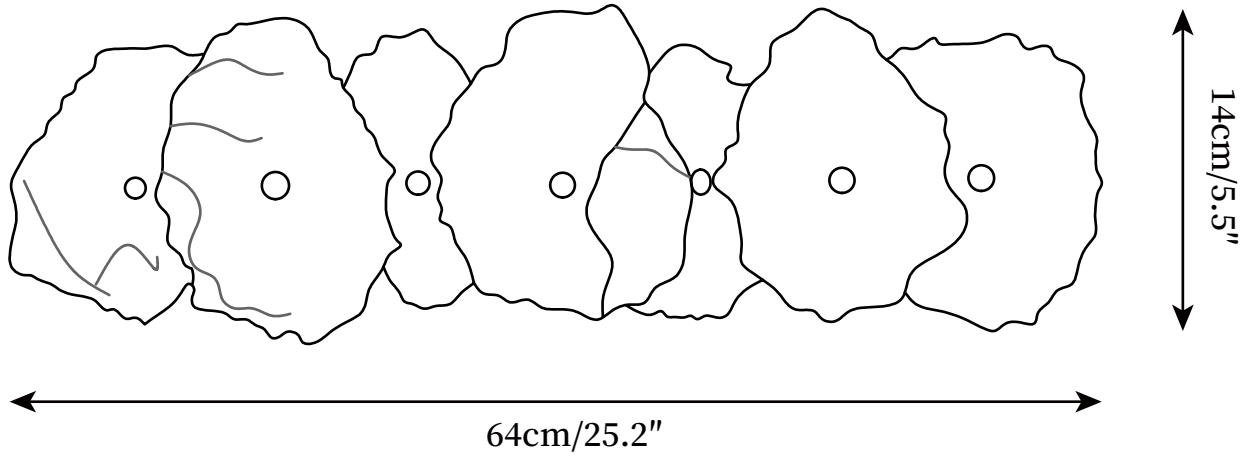

SPECIFICATION SHEET

SPECIFICATION DETAILS

*For custom options, consult factory for details

Fixture Dimensions	D 5.5" x H 7.9"
Light source	Integrated LED
Wattage	~7W
Voltage	AC 110-240V
Dimming	Not supported
CRI(Ra)	90+CRI
Mounting	Hardwired.
LED Rated Life	30000 hours
Color Temperature	Warm Light (3000K), Neutral Light (4000K), Cool Light (6000K)
Control method	Compatible with common wall switches (not included)
Finishes	Gold.
Shade Details	White.
Material	Metal, Alabaster.

SPECIFICATION SHEET

SPECIFICATION DETAILS

*For custom options, consult factory for details

Fixture Dimensions	L 15.7" x H 5.5"
Light source	Integrated LED
Wattage	~12W
Voltage	AC 110-240V
Dimming	Not supported
CRI(Ra)	90+CRI
Mounting	Hardwired.
LED Rated Life	30000 hours
Color Temperature	Warm Light (3000K), Neutral Light (4000K), Cool Light (6000K)
Control method	Compatible with common wall switches(not included)
Finishes	Gold.
Shade Details	White.
Material	Metal, Alabaster.

SPECIFICATION SHEET

SPECIFICATION DETAILS

*For custom options, consult factory for details

Fixture Dimensions	L 18.5" x H 5.5"
Light source	Integrated LED
Wattage	~20W
Voltage	AC 110-240V
Dimming	Not supported
CRI(Ra)	90+CRI
Mounting	Hardwired.
LED Rated Life	30000 hours
Color Temperature	Warm Light (3000K), Neutral Light (4000K), Cool Light (6000K)
Control method	Compatible with common wall switches (not included)
Finishes	Gold.
Shade Details	White.
Material	Metal, Alabaster.

SPECIFICATION SHEET

SPECIFICATION DETAILS

*For custom options, consult factory for details

Fixture Dimensions	L 25.2" x H 5.5
Light source	Integrated LED
Wattage	~28W
Voltage	AC 110-240V
Dimming	Not supported
CRI(Ra)	90+CRI
Mounting	Hardwired.
LED Rated Life	30000 hours
Color Temperature	Warm Light (3000K), Neutral Light (4000K), Cool Light (6000K)
Control method	Compatible with common wall switches(not included)
Finishes	Gold.
Shade Details	White.
Material	Metal, Alabaster.