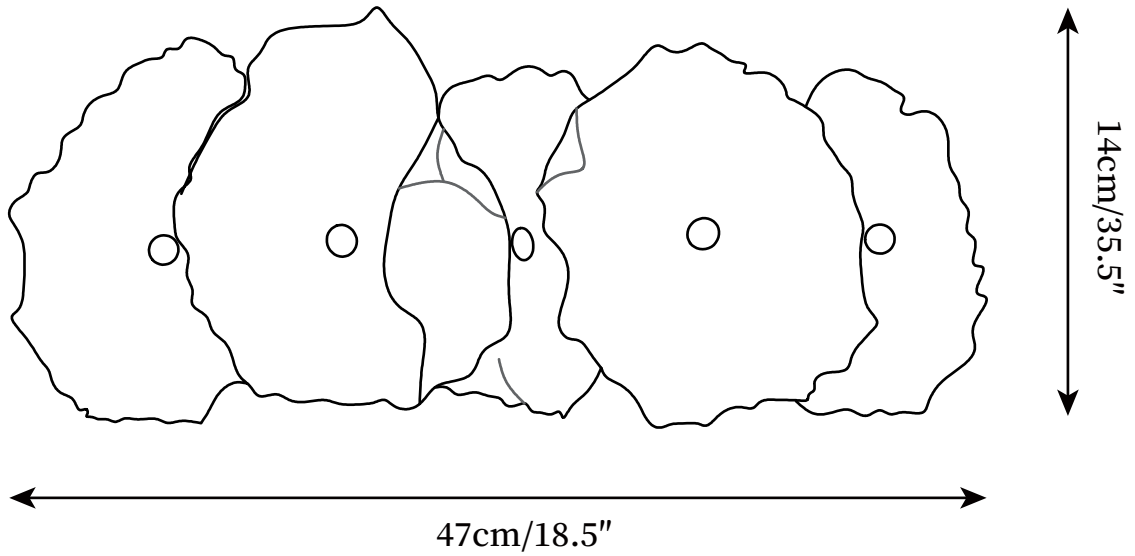

SPECIFICATION SHEET

SPECIFICATION DETAILS

*For custom options, consult factory for details

Fixture Dimensions	D 5.5" x H 7.9"
Light source	Integrated LED
Wattage	~7W
Voltage	AC 110-240V
Dimming	Not supported
CRI(Ra)	90+CRI
Mounting	Hardwired.
LED Rated Life	30000 hours
Color Temperature	Warm Light (3000K), Neutral Light (4000K), Cool Light (6000K)
Control method	Compatible with common wall switches (not included)
Finishes	Gold.
Shade Details	White.
Material	Metal, Alabaster.

SPECIFICATION SHEET

SPECIFICATION DETAILS

*For custom options, consult factory for details

Fixture Dimensions	L 15.7" x H 5.5"
Light source	Integrated LED
Wattage	~12W
Voltage	AC 110-240V
Dimming	Not supported
CRI(Ra)	90+CRI
Mounting	Hardwired.
LED Rated Life	30000 hours
Color Temperature	Warm Light (3000K), Neutral Light (4000K), Cool Light (6000K)
Control method	Compatible with common wall switches(not included)
Finishes	Gold.
Shade Details	White.
Material	Metal, Alabaster.

SPECIFICATION SHEET

SPECIFICATION DETAILS

*For custom options, consult factory for details

Fixture Dimensions	L 18.5" x H 5.5"
Light source	Integrated LED
Wattage	~20W
Voltage	AC 110-240V
Dimming	Not supported
CRI(Ra)	90+CRI
Mounting	Hardwired.
LED Rated Life	30000 hours
Color Temperature	Warm Light (3000K), Neutral Light (4000K), Cool Light (6000K)
Control method	Compatible with common wall switches (not included)
Finishes	Gold.
Shade Details	White.
Material	Metal, Alabaster.

SPECIFICATION SHEET

SPECIFICATION DETAILS

*For custom options, consult factory for details

Fixture Dimensions	L 25.2" x H 5.5
Light source	Integrated LED
Wattage	~28W
Voltage	AC 110-240V
Dimming	Not supported
CRI(Ra)	90+CRI
Mounting	Hardwired.
LED Rated Life	30000 hours
Color Temperature	Warm Light (3000K), Neutral Light (4000K), Cool Light (6000K)
Control method	Compatible with common wall switches(not included)
Finishes	Gold.
Shade Details	White.
Material	Metal, Alabaster.