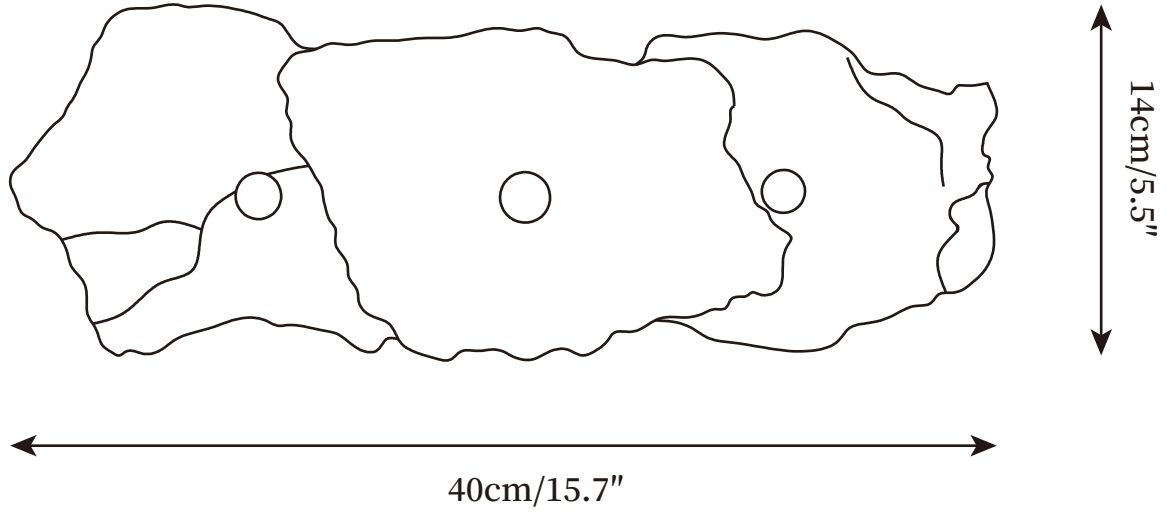

SPECIFICATION SHEET

SPECIFICATION DETAILS

*For custom options, consult factory for details

Fixture Dimensions	D 5.5" x H 7.9"
Light source	Integrated LED
Wattage	~7W
Voltage	AC 110-240V
Dimming	Not supported
CRI(Ra)	90+CRI
Mounting	Hardwired.
LED Rated Life	30000 hours
Color Temperature	Warm Light (3000K), Neutral Light (4000K), Cool Light (6000K)
Control method	Compatible with common wall switches (not included)
Finishes	Gold.
Shade Details	White.
Material	Metal, Alabaster.

SPECIFICATION SHEET

SPECIFICATION DETAILS

*For custom options, consult factory for details

Fixture Dimensions	L 15.7" x H 5.5"
Light source	Integrated LED
Wattage	~12W
Voltage	AC 110-240V
Dimming	Not supported
CRI(Ra)	90+CRI
Mounting	Hardwired.
LED Rated Life	30000 hours
Color Temperature	Warm Light (3000K), Neutral Light (4000K), Cool Light (6000K)
Control method	Compatible with common wall switches(not included)
Finishes	Gold.
Shade Details	White.
Material	Metal, Alabaster.

SPECIFICATION SHEET

SPECIFICATION DETAILS

*For custom options, consult factory for details

Fixture Dimensions	L 18.5" x H 5.5"
Light source	Integrated LED
Wattage	~20W
Voltage	AC 110-240V
Dimming	Not supported
CRI(Ra)	90+CRI
Mounting	Hardwired.
LED Rated Life	30000 hours
Color Temperature	Warm Light (3000K), Neutral Light (4000K), Cool Light (6000K)
Control method	Compatible with common wall switches (not included)
Finishes	Gold.
Shade Details	White.
Material	Metal, Alabaster.

SPECIFICATION SHEET

SPECIFICATION DETAILS

*For custom options, consult factory for details

Fixture Dimensions	L 25.2" x H 5.5
Light source	Integrated LED
Wattage	~28W
Voltage	AC 110-240V
Dimming	Not supported
CRI(Ra)	90+CRI
Mounting	Hardwired.
LED Rated Life	30000 hours
Color Temperature	Warm Light (3000K), Neutral Light (4000K), Cool Light (6000K)
Control method	Compatible with common wall switches(not included)
Finishes	Gold.
Shade Details	White.
Material	Metal, Alabaster.