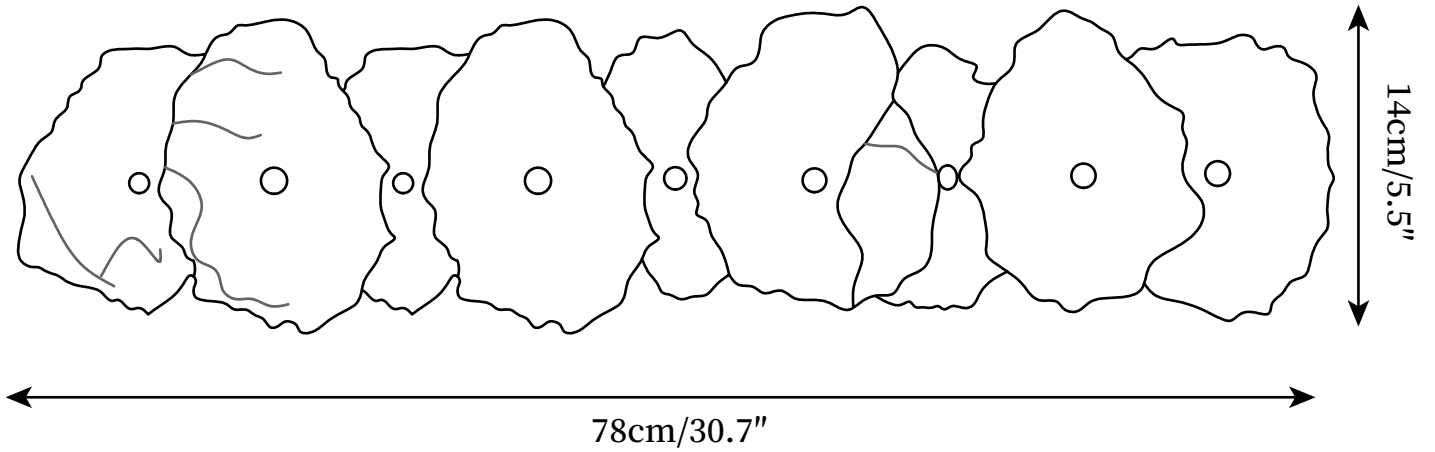

SPECIFICATION SHEET

SPECIFICATION DETAILS

*For custom options, consult factory for details

Fixture Dimensions	L 15.7" x H 5.5"
Light source	Integrated LED
Wattage	~12W
Voltage	AC 110-240V
Dimming	Not supported
CRI(Ra)	90+CRI
Mounting	Hardwired.
LED Rated Life	30000 hours
Color Temperature	Warm Light (3000K), Neutral Light (4000K), Cool Light (6000K)
Control method	Compatible with common wall switches(not included)
Finishes	Gold.
Shade Details	White.
Material	Metal, Alabaster.

SPECIFICATION SHEET

SPECIFICATION DETAILS

*For custom options, consult factory for details

Fixture Dimensions	L 18.5" x H 5.5"
Light source	Integrated LED
Wattage	~20W
Voltage	AC 110-240V
Dimming	Not supported
CRI(Ra)	90+CRI
Mounting	Hardwired.
LED Rated Life	30000 hours
Color Temperature	Warm Light (3000K), Neutral Light (4000K), Cool Light (6000K)
Control method	Compatible with common wall switches (not included)
Finishes	Gold.
Shade Details	White.
Material	Metal, Alabaster.

SPECIFICATION SHEET

SPECIFICATION DETAILS

*For custom options, consult factory for details

Fixture Dimensions	L 25.2" x H 5.5
Light source	Integrated LED
Wattage	~28W
Voltage	AC 110-240V
Dimming	Not supported
CRI(Ra)	90+CRI
Mounting	Hardwired.
LED Rated Life	30000 hours
Color Temperature	Warm Light (3000K), Neutral Light (4000K), Cool Light (6000K)
Control method	Compatible with common wall switches(not included)
Finishes	Gold.
Shade Details	White.
Material	Metal, Alabaster.

SPECIFICATION SHEET

SPECIFICATION DETAILS

*For custom options, consult factory for details

Fixture Dimensions	L 30.7" x H 5.5"
Light source	Integrated LED
Wattage	~36W
Voltage	AC 110-240V
Dimming	Not supported
CRI(Ra)	90+CRI
Mounting	Hardwired.
LED Rated Life	30000 hours
Color Temperature	Warm Light (3000K), Neutral Light (4000K), Cool Light (6000K)
Control method	Compatible with common wall switches(not included)
Finishes	Gold.
Shade Details	White.
Material	Metal, Alabaster.