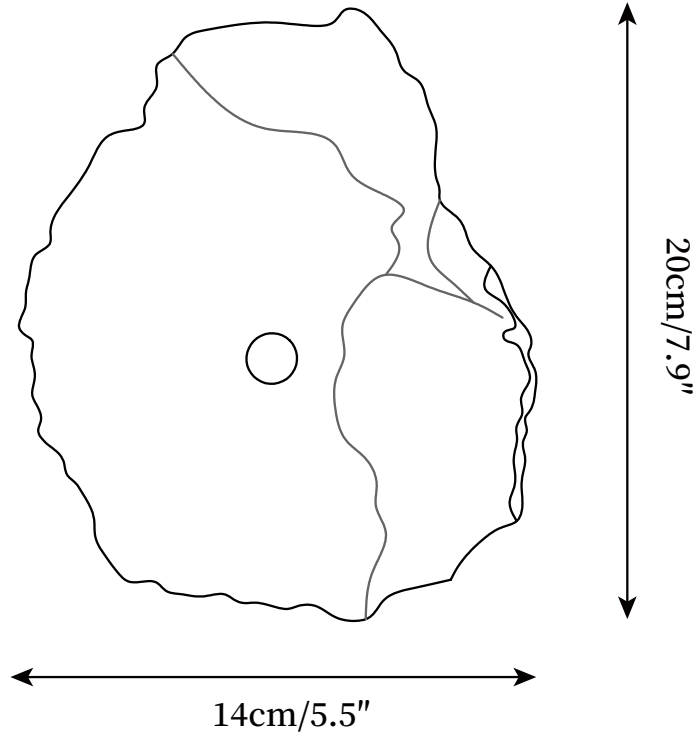

SPECIFICATION SHEET

SPECIFICATION DETAILS

*For custom options, consult factory for details

Fixture Dimensions	D 5.5" x H 7.9"
Light source	Integrated LED
Wattage	~7W
Voltage	AC 110-240V
Dimming	Not supported
CRI(Ra)	90+CRI
Mounting	Hardwired.
LED Rated Life	30000 hours
Color Temperature	Warm Light (3000K), Neutral Light (4000K), Cool Light (6000K)
Control method	Compatible with common wall switches (not included)
Finishes	Gold.
Shade Details	White.
Material	Metal, Alabaster.

SPECIFICATION SHEET

SPECIFICATION DETAILS

*For custom options, consult factory for details

Fixture Dimensions	L 15.7" x H 5.5"
Light source	Integrated LED
Wattage	~12W
Voltage	AC 110-240V
Dimming	Not supported
CRI(Ra)	90+CRI
Mounting	Hardwired.
LED Rated Life	30000 hours
Color Temperature	Warm Light (3000K), Neutral Light (4000K), Cool Light (6000K)
Control method	Compatible with common wall switches(not included)
Finishes	Gold.
Shade Details	White.
Material	Metal, Alabaster.

SPECIFICATION SHEET

SPECIFICATION DETAILS

*For custom options, consult factory for details

Fixture Dimensions	L 18.5" x H 5.5"
Light source	Integrated LED
Wattage	~20W
Voltage	AC 110-240V
Dimming	Not supported
CRI(Ra)	90+CRI
Mounting	Hardwired.
LED Rated Life	30000 hours
Color Temperature	Warm Light (3000K), Neutral Light (4000K), Cool Light (6000K)
Control method	Compatible with common wall switches (not included)
Finishes	Gold.
Shade Details	White.
Material	Metal, Alabaster.

SPECIFICATION SHEET

SPECIFICATION DETAILS

*For custom options, consult factory for details

Fixture Dimensions	L 25.2" x H 5.5
Light source	Integrated LED
Wattage	~28W
Voltage	AC 110-240V
Dimming	Not supported
CRI(Ra)	90+CRI
Mounting	Hardwired.
LED Rated Life	30000 hours
Color Temperature	Warm Light (3000K), Neutral Light (4000K), Cool Light (6000K)
Control method	Compatible with common wall switches(not included)
Finishes	Gold.
Shade Details	White.
Material	Metal, Alabaster.