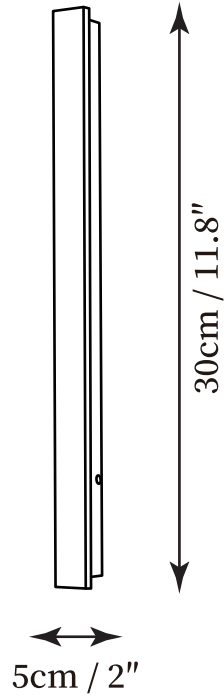

## SPECIFICATION DETAILS

\*For custom options, consult factory for details

<b>Fixture Dimensions</b>	D 2" x H 11.8"
<b>Light source</b>	Integrated LED
<b>Wattage</b>	9W
<b>Voltage</b>	Solar power storage
<b>Color Temperature</b>	3000k
<b>CRI(Ra)</b>	80CRI
<b>Mounting</b>	Wall
<b>Driver Required</b>	Yes
<b>Optional Color Temps</b>	Warm Light (3000K), Neutral Light (4500K), Cool Light (6000K)
<b>LED Rated Life</b>	30000 hours
<b>Dimming</b>	Dimming is not supported
<b>Finishes</b>	Black
<b>Shade Details</b>	Black
<b>Material</b>	Stainless Steel, Acrylic
<b>Wire Length</b>	No
<b>Wire Type</b>	No

## SPECIFICATION DETAILS

\*For custom options, consult factory for details

<b>Fixture Dimensions</b>	D 2" x H 15.7"
<b>Light source</b>	Integrated LED
<b>Wattage</b>	11W
<b>Voltage</b>	Solar power storage
<b>Color Temperature</b>	3000k
<b>CRI(Ra)</b>	80CRI
<b>Mounting</b>	Wall
<b>Driver Required</b>	Yes
<b>Optional Color Temps</b>	Warm Light (3000K), Neutral Light (4500K), Cool Light (6000K)
<b>LED Rated Life</b>	30000 hours
<b>Dimming</b>	Dimming is not supported
<b>Finishes</b>	Black
<b>Shade Details</b>	Black
<b>Material</b>	Stainless Steel, Acrylic
<b>Wire Length</b>	No
<b>Wire Type</b>	No

## SPECIFICATION DETAILS

\*For custom options, consult factory for details

<b>Fixture Dimensions</b>	D 2" x H 23.6"
<b>Light source</b>	Integrated LED
<b>Wattage</b>	19W
<b>Voltage</b>	Solar power storage
<b>Color Temperature</b>	3000k
<b>CRI(Ra)</b>	80CRI
<b>Mounting</b>	Wall
<b>Driver Required</b>	Yes
<b>Optional Color Temps</b>	Warm Light (3000K), Neutral Light (4500K), Cool Light (6000K)
<b>LED Rated Life</b>	30000 hours
<b>Dimming</b>	Dimming is not supported
<b>Finishes</b>	Black
<b>Shade Details</b>	Black
<b>Material</b>	Stainless Steel, Acrylic
<b>Wire Length</b>	No
<b>Wire Type</b>	No