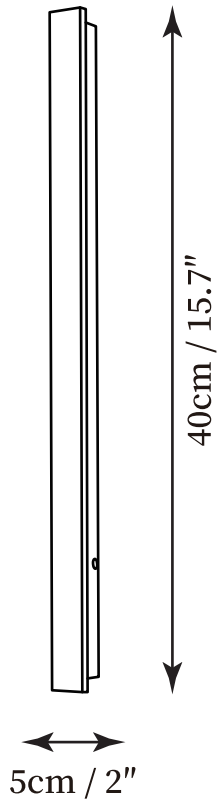

## SPECIFICATION DETAILS

\*For custom options, consult factory for details

<b>Fixture Dimensions</b>	D 2" x H 11.8"
<b>Light source</b>	Integrated LED
<b>Wattage</b>	9W
<b>Voltage</b>	Solar power storage
<b>Color Temperature</b>	3000k
<b>CRI(Ra)</b>	80CRI
<b>Mounting</b>	Wall
<b>Driver Required</b>	Yes
<b>Optional Color Temps</b>	Warm Light (3000K), Neutral Light (4500K), Cool Light (6000K)
<b>LED Rated Life</b>	30000 hours
<b>Dimming</b>	Dimming is not supported
<b>Finishes</b>	Black
<b>Shade Details</b>	Black
<b>Material</b>	Stainless Steel, Acrylic
<b>Wire Length</b>	No
<b>Wire Type</b>	No

## SPECIFICATION DETAILS

\*For custom options, consult factory for details

<b>Fixture Dimensions</b>	D 2" x H 15.7"
<b>Light source</b>	Integrated LED
<b>Wattage</b>	11W
<b>Voltage</b>	Solar power storage
<b>Color Temperature</b>	3000k
<b>CRI(Ra)</b>	80CRI
<b>Mounting</b>	Wall
<b>Driver Required</b>	Yes
<b>Optional Color Temps</b>	Warm Light (3000K), Neutral Light (4500K), Cool Light (6000K)
<b>LED Rated Life</b>	30000 hours
<b>Dimming</b>	Dimming is not supported
<b>Finishes</b>	Black
<b>Shade Details</b>	Black
<b>Material</b>	Stainless Steel, Acrylic
<b>Wire Length</b>	No
<b>Wire Type</b>	No

## SPECIFICATION DETAILS

\*For custom options, consult factory for details

<b>Fixture Dimensions</b>	D 2" x H 23.6"
<b>Light source</b>	Integrated LED
<b>Wattage</b>	19W
<b>Voltage</b>	Solar power storage
<b>Color Temperature</b>	3000k
<b>CRI(Ra)</b>	80CRI
<b>Mounting</b>	Wall
<b>Driver Required</b>	Yes
<b>Optional Color Temps</b>	Warm Light (3000K), Neutral Light (4500K), Cool Light (6000K)
<b>LED Rated Life</b>	30000 hours
<b>Dimming</b>	Dimming is not supported
<b>Finishes</b>	Black
<b>Shade Details</b>	Black
<b>Material</b>	Stainless Steel, Acrylic
<b>Wire Length</b>	No
<b>Wire Type</b>	No