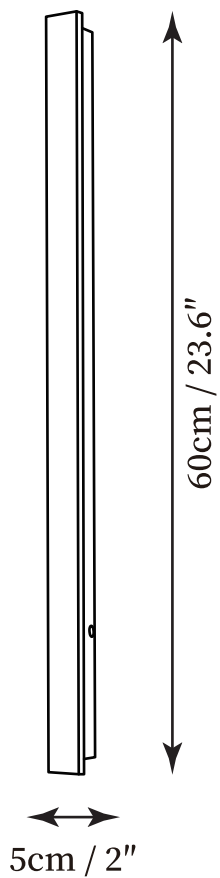

## SPECIFICATION DETAILS

\*For custom options, consult factory for details

<b>Fixture Dimensions</b>	D 2" x H 11.8"
<b>Light source</b>	Integrated LED
<b>Wattage</b>	9W
<b>Voltage</b>	Solar power storage
<b>Color Temperature</b>	3000k
<b>CRI(Ra)</b>	80CRI
<b>Mounting</b>	Wall
<b>Driver Required</b>	Yes
<b>Optional Color Temps</b>	Warm Light (3000K), Neutral Light (4500K), Cool Light (6000K)
<b>LED Rated Life</b>	30000 hours
<b>Dimming</b>	Dimming is not supported
<b>Finishes</b>	Black
<b>Shade Details</b>	Black
<b>Material</b>	Stainless Steel, Acrylic
<b>Wire Length</b>	No
<b>Wire Type</b>	No

## SPECIFICATION DETAILS

\*For custom options, consult factory for details

<b>Fixture Dimensions</b>	D 2" x H 15.7"
<b>Light source</b>	Integrated LED
<b>Wattage</b>	11W
<b>Voltage</b>	Solar power storage
<b>Color Temperature</b>	3000k
<b>CRI(Ra)</b>	80CRI
<b>Mounting</b>	Wall
<b>Driver Required</b>	Yes
<b>Optional Color Temps</b>	Warm Light (3000K), Neutral Light (4500K), Cool Light (6000K)
<b>LED Rated Life</b>	30000 hours
<b>Dimming</b>	Dimming is not supported
<b>Finishes</b>	Black
<b>Shade Details</b>	Black
<b>Material</b>	Stainless Steel, Acrylic
<b>Wire Length</b>	No
<b>Wire Type</b>	No

## SPECIFICATION DETAILS

\*For custom options, consult factory for details

<b>Fixture Dimensions</b>	D 2" x H 23.6"
<b>Light source</b>	Integrated LED
<b>Wattage</b>	19W
<b>Voltage</b>	Solar power storage
<b>Color Temperature</b>	3000k
<b>CRI(Ra)</b>	80CRI
<b>Mounting</b>	Wall
<b>Driver Required</b>	Yes
<b>Optional Color Temps</b>	Warm Light (3000K), Neutral Light (4500K), Cool Light (6000K)
<b>LED Rated Life</b>	30000 hours
<b>Dimming</b>	Dimming is not supported
<b>Finishes</b>	Black
<b>Shade Details</b>	Black
<b>Material</b>	Stainless Steel, Acrylic
<b>Wire Length</b>	No
<b>Wire Type</b>	No