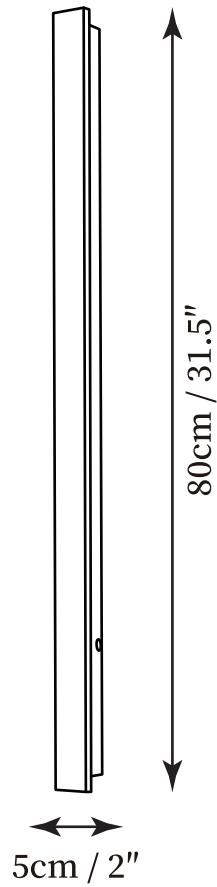

SPECIFICATION SHEET

SPECIFICATION DETAILS

*For custom options, consult factory for details

Fixture Dimensions	D 2" x H 31.5"
Light source	Integrated LED
Wattage	24W
Voltage	Solar power storage
Color Temperature	3000k
CRI(Ra)	80CRI
Mounting	Wall
Driver Required	Yes
Optional Color Temps	Warm Light (3000K), Neutral Light (4500K), Cool Light (6000K)
LED Rated Life	30000 hours
Dimming	Dimming is not supported
Finishes	Black
Shade Details	Black
Material	Stainless Steel, Acrylic
Wire Length	No
Wire Type	No