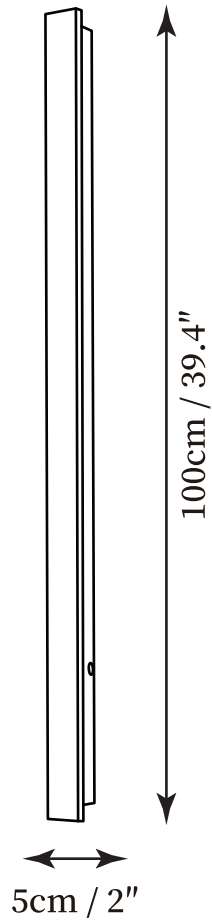

SPECIFICATION SHEET

SPECIFICATION DETAILS

*For custom options, consult factory for details

Fixture Dimensions	D 2" x H 39.4"
Light source	Integrated LED
Wattage	30W
Voltage	Solar power storage
Color Temperature	3000k
CRI(Ra)	80CRI
Mounting	Wall
Driver Required	Yes
Optional Color Temps	Warm Light (3000K), Neutral Light (4500K), Cool Light (6000K)
LED Rated Life	30000 hours
Dimming	Dimming is not supported
Finishes	Black
Shade Details	Black
Material	Stainless Steel, Acrylic
Wire Length	No
Wire Type	No