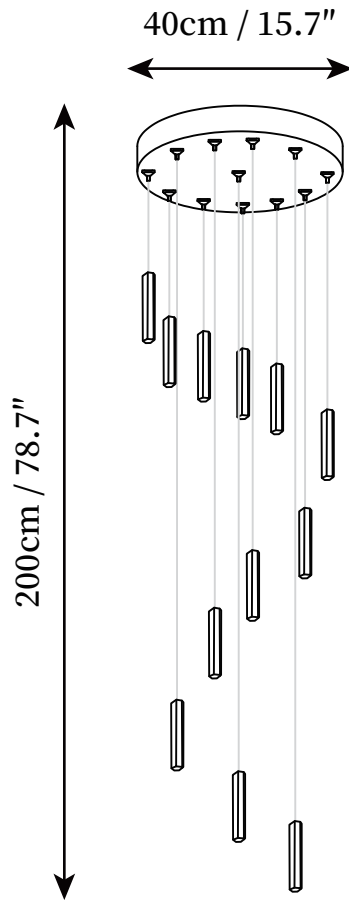

SPECIFICATION SHEET

SPECIFICATION DETAILS

*For custom options, consult factory for details

Fixture Dimensions	12 heads D 15.7" x H 78.7"
Light source	Integrated LED
Wattage	50W
Voltage	AC 110-240V
Color Temperature	3000k
CRI(Ra)	80CRI
Mounting	Ceiling
Driver Required	Yes
Optional Color Temps	Bi-color/Multicolor LED
LED Rated Life	30000hours
Dimming	Dimming is not supported
Finishes	Gold
Shade Details	Clear
Material	Metal, Stainless Steel, Crystal
Wire Length	78.7"
Wire Type	Clear Coaxial Wire

SPECIFICATION SHEET

SPECIFICATION DETAILS

*For custom options, consult factory for details

Fixture Dimensions	15 heads D 19.7" x H 78.7"
Light source	Integrated LED
Wattage	80W
Voltage	AC 110-240V
Color Temperature	3000k
CRI(Ra)	80CRI
Mounting	Ceiling
Driver Required	Yes
Optional Color Temps	Bi-color/Multicolor LED
LED Rated Life	30000hours
Dimming	Dimming is not supported
Finishes	Gold
Shade Details	Clear
Material	Metal, Stainless Steel, Crystal
Wire Length	78.7"
Wire Type	Clear Coaxial Wire

SPECIFICATION SHEET

SPECIFICATION DETAILS

*For custom options, consult factory for details

Fixture Dimensions	18 heads D 23.6" x H 78.7"
Light source	Integrated LED
Wattage	100W
Voltage	AC 110-240V
Color Temperature	3000k
CRI(Ra)	80CRI
Mounting	Ceiling
Driver Required	Yes
Optional Color Temps	Bi-color/Multicolor LED
LED Rated Life	30000hours
Dimming	Dimming is not supported
Finishes	Gold
Shade Details	Clear
Material	Metal, Stainless Steel, Crystal
Wire Length	78.7"
Wire Type	Clear Coaxial Wire