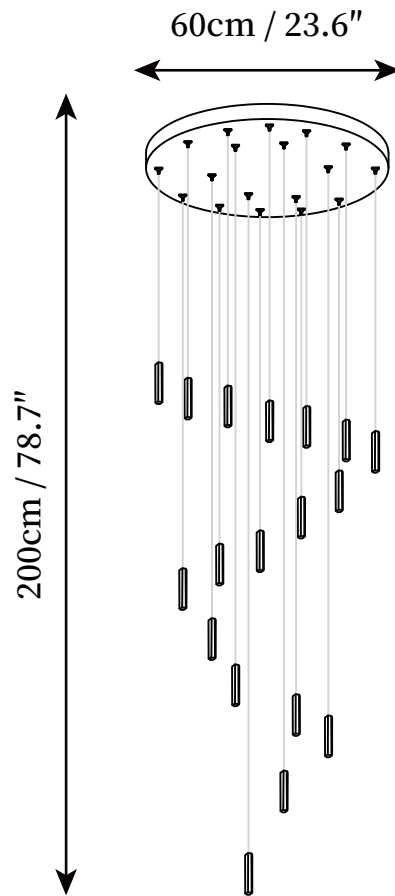

SPECIFICATION SHEET

SPECIFICATION DETAILS

*For custom options, consult factory for details

Fixture Dimensions	12 heads D 15.7" x H 78.7"
Light source	Integrated LED
Wattage	50W
Voltage	AC 110-240V
Color Temperature	3000k
CRI(Ra)	80CRI
Mounting	Ceiling
Driver Required	Yes
Optional Color Temps	Bi-color/Multicolor LED
LED Rated Life	30000hours
Dimming	Dimming is not supported
Finishes	Gold
Shade Details	Clear
Material	Metal, Stainless Steel, Crystal
Wire Length	78.7"
Wire Type	Clear Coaxial Wire

SPECIFICATION SHEET

SPECIFICATION DETAILS

*For custom options, consult factory for details

Fixture Dimensions	15 heads D 19.7" x H 78.7"
Light source	Integrated LED
Wattage	80W
Voltage	AC 110-240V
Color Temperature	3000k
CRI(Ra)	80CRI
Mounting	Ceiling
Driver Required	Yes
Optional Color Temps	Bi-color/Multicolor LED
LED Rated Life	30000hours
Dimming	Dimming is not supported
Finishes	Gold
Shade Details	Clear
Material	Metal, Stainless Steel, Crystal
Wire Length	78.7"
Wire Type	Clear Coaxial Wire

SPECIFICATION SHEET

SPECIFICATION DETAILS

*For custom options, consult factory for details

Fixture Dimensions	18 heads D 23.6" x H 78.7"
Light source	Integrated LED
Wattage	100W
Voltage	AC 110-240V
Color Temperature	3000k
CRI(Ra)	80CRI
Mounting	Ceiling
Driver Required	Yes
Optional Color Temps	Bi-color/Multicolor LED
LED Rated Life	30000hours
Dimming	Dimming is not supported
Finishes	Gold
Shade Details	Clear
Material	Metal, Stainless Steel, Crystal
Wire Length	78.7"
Wire Type	Clear Coaxial Wire