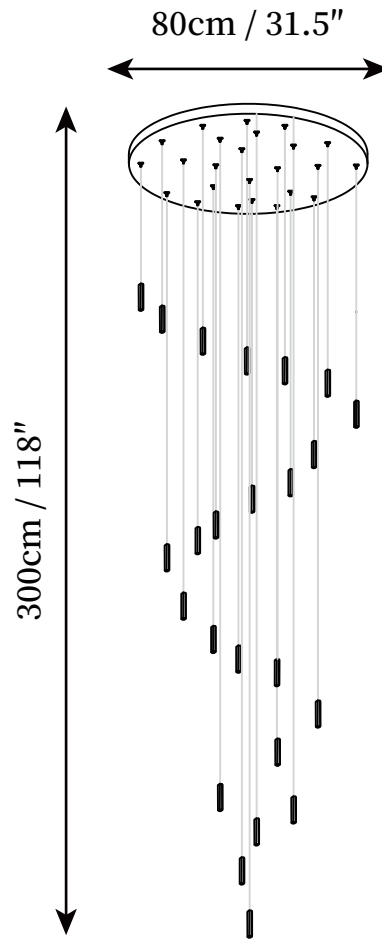

SPECIFICATION SHEET

SPECIFICATION DETAILS

*For custom options, consult factory for details

Fixture Dimensions	24 heads D 31.5" x H 118"
Light source	Integrated LED
Wattage	200W
Voltage	AC 110-240V
Color Temperature	3000k
CRI(Ra)	80CRI
Mounting	Ceiling
Driver Required	Yes
Optional Color Temps	Bi-color/Multicolor LED
LED Rated Life	30000hours
Dimming	Dimming is not supported
Finishes	Gold
Shade Details	Clear
Material	Metal, Stainless Steel, Crystal
Wire Length	118"
Wire Type	Clear Coaxial Wire