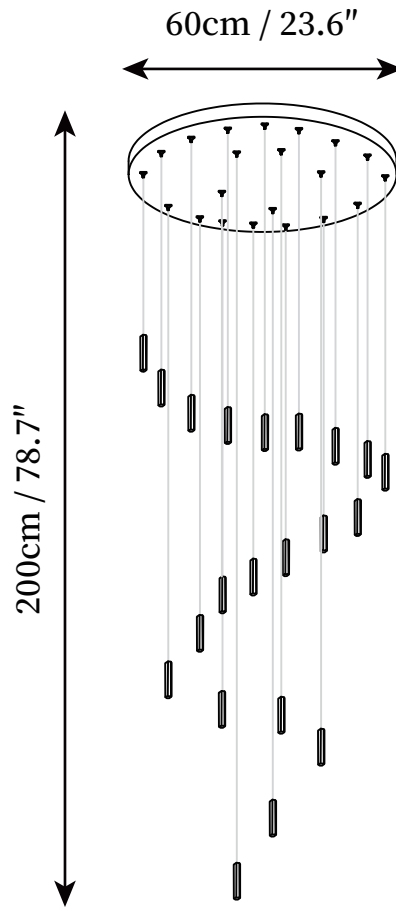

SPECIFICATION SHEET

SPECIFICATION DETAILS

*For custom options, consult factory for details

Fixture Dimensions	21 heads D 23.6" x H 78.7"
Light source	Integrated LED
Wattage	150W
Voltage	AC 110-240V
Color Temperature	3000k
CRI(Ra)	80CRI
Mounting	Ceiling
Driver Required	Yes
Optional Color Temps	Bi-color/Multicolor LED
LED Rated Life	30000hours
Dimming	Dimming is not supported
Finishes	Gold
Shade Details	Clear
Material	Metal, Stainless Steel, Crystal
Wire Length	78.7"
Wire Type	Clear Coaxial Wire