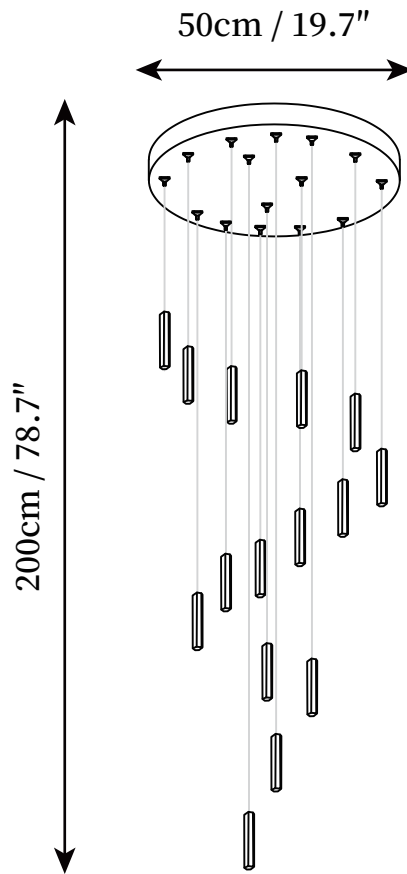

SPECIFICATION SHEET

SPECIFICATION DETAILS

*For custom options, consult factory for details

Fixture Dimensions	12 heads D 15.7" x H 78.7"
Light source	Integrated LED
Wattage	50W
Voltage	AC 110-240V
Color Temperature	3000k
CRI(Ra)	80CRI
Mounting	Ceiling
Driver Required	Yes
Optional Color Temps	Bi-color/Multicolor LED
LED Rated Life	30000hours
Dimming	Dimming is not supported
Finishes	Gold
Shade Details	Clear
Material	Metal, Stainless Steel, Crystal
Wire Length	78.7"
Wire Type	Clear Coaxial Wire

SPECIFICATION SHEET

SPECIFICATION DETAILS

*For custom options, consult factory for details

Fixture Dimensions	15 heads D 19.7" x H 78.7"
Light source	Integrated LED
Wattage	80W
Voltage	AC 110-240V
Color Temperature	3000k
CRI(Ra)	80CRI
Mounting	Ceiling
Driver Required	Yes
Optional Color Temps	Bi-color/Multicolor LED
LED Rated Life	30000hours
Dimming	Dimming is not supported
Finishes	Gold
Shade Details	Clear
Material	Metal, Stainless Steel, Crystal
Wire Length	78.7"
Wire Type	Clear Coaxial Wire

SPECIFICATION SHEET

SPECIFICATION DETAILS

*For custom options, consult factory for details

Fixture Dimensions	18 heads D 23.6" x H 78.7"
Light source	Integrated LED
Wattage	100W
Voltage	AC 110-240V
Color Temperature	3000k
CRI(Ra)	80CRI
Mounting	Ceiling
Driver Required	Yes
Optional Color Temps	Bi-color/Multicolor LED
LED Rated Life	30000hours
Dimming	Dimming is not supported
Finishes	Gold
Shade Details	Clear
Material	Metal, Stainless Steel, Crystal
Wire Length	78.7"
Wire Type	Clear Coaxial Wire