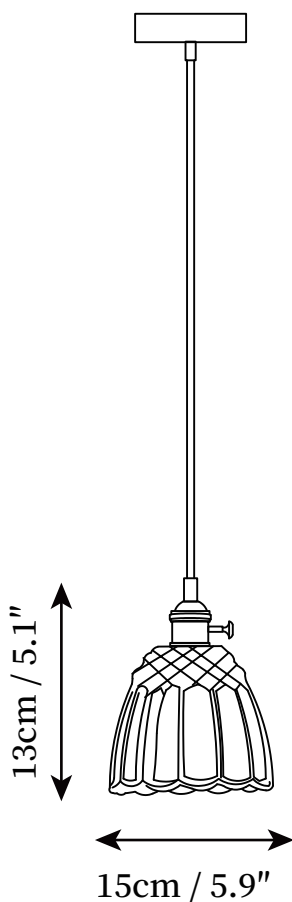

SPECIFICATION SHEET

SPECIFICATION DETAILS

*For custom options, consult factory for details

Fixture Dimensions	D 5.9" x H 5.1"
Light source	E26 or E27
Wattage	Max 40W
Voltage	AC 110-240V
Color Temperature	Based on the purchase of light bulbs
CRI(Ra)	80CRI
Mounting	Ceiling
Driver Required	NO
Optional Color Temps	Buy bulbs as needed
LED Rated Life	Based on bulb life (we do not supply bulbs)
Dimming	Dimming is not supported
Finishes	Clear
Shade Details	Clear
Material	Metal, Brass, Glass
Wire Length	59"
Wire Type	Brown Coaxial Wire