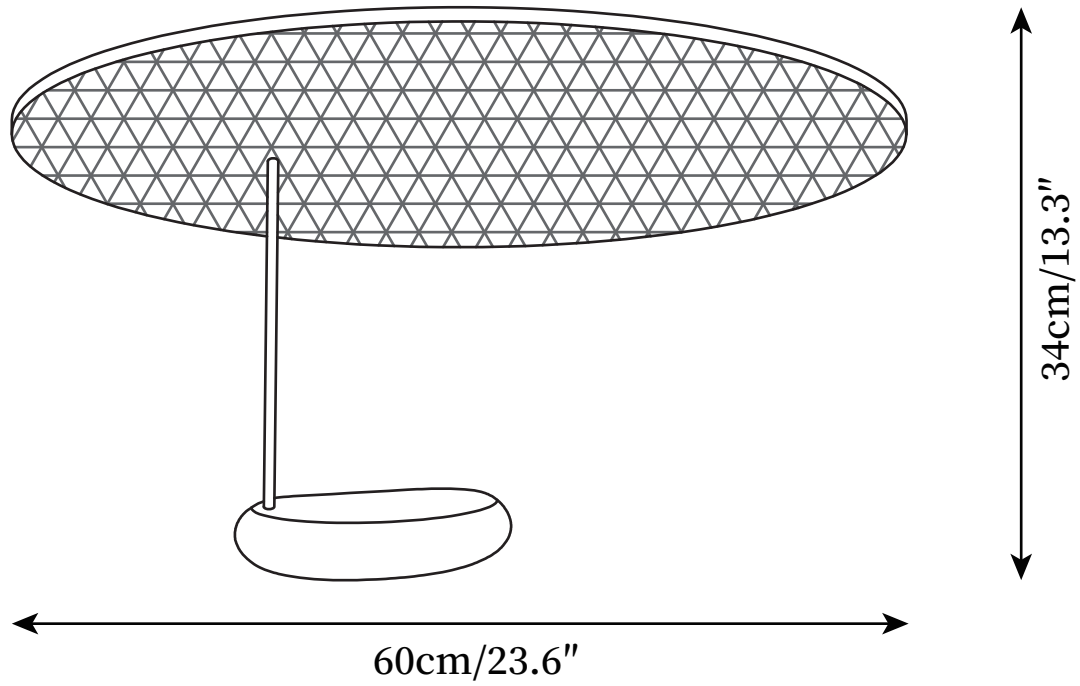

SPECIFICATION SHEET

SPECIFICATION DETAILS

*For custom options, consult factory for details

Fixture Dimensions	D 23.6" x H 13.3"
Light source	Integrated LED
Wattage	30W
Voltage	AC 110-240V
Color Temperature	3000K
CRI(Ra)	80CRI
Mounting	Ceiling
Driver Required	Yes
Optional Color Temps	Warm Light (3000K), Neutral Light (4500K), Cool Light (6000K)
LED Rated Life	30000 hours
Dimming	Dimming is not supported
Finishes	Chrome, Gold
Shade Details	Chrome, Gold
Material	Acrylic, alloy
Wire Length	No
Wire Type	No

SPECIFICATION SHEET

SPECIFICATION DETAILS

*For custom options, consult factory for details

Fixture Dimensions	D 23.6" x H 17.3"
Light source	Integrated LED
Wattage	30W
Voltage	AC 110-240V
Color Temperature	3000K
CRI(Ra)	80CRI
Mounting	Ceiling
Driver Required	Yes
Optional Color Temps	Warm Light (3000K), Neutral Light (4500K), Cool Light (6000K)
LED Rated Life	30000 hours
Dimming	Dimming is not supported
Finishes	Chrome, Gold
Shade Details	Chrome, Gold
Material	Acrylic, alloy
Wire Length	No
Wire Type	No