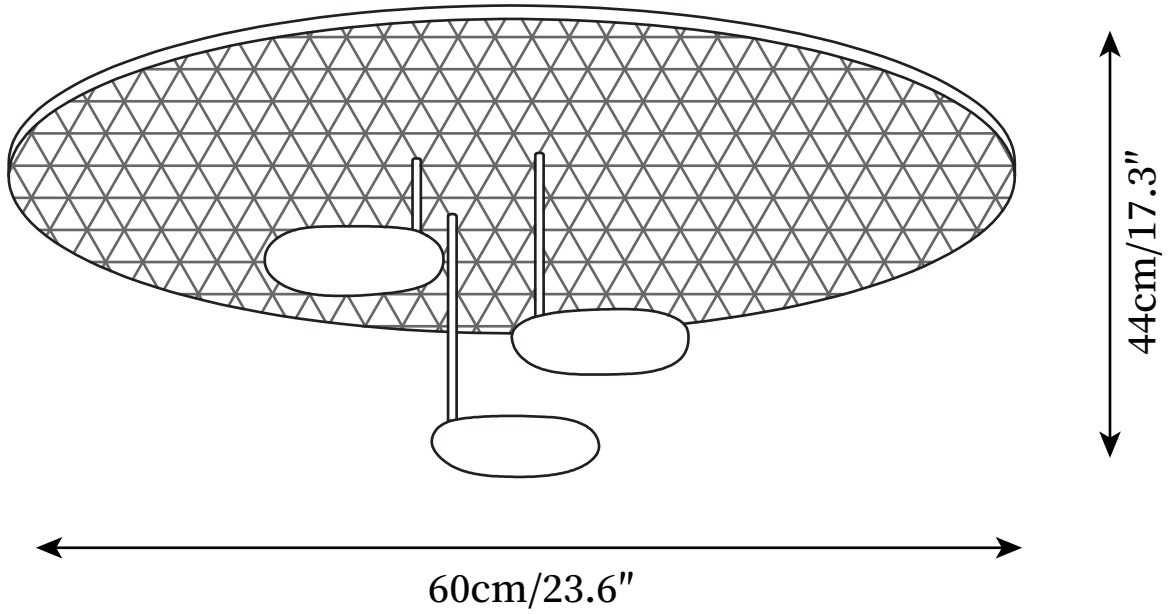

SPECIFICATION SHEET

SPECIFICATION DETAILS

*For custom options, consult factory for details

Fixture Dimensions	D 23.6" x H 13.3"
Light source	Integrated LED
Wattage	30W
Voltage	AC 110-240V
Color Temperature	3000K
CRI(Ra)	80CRI
Mounting	Ceiling
Driver Required	Yes
Optional Color Temps	Warm Light (3000K), Neutral Light (4500K), Cool Light (6000K)
LED Rated Life	30000 hours
Dimming	Dimming is not supported
Finishes	Chrome, Gold
Shade Details	Chrome, Gold
Material	Acrylic, alloy
Wire Length	No
Wire Type	No

SPECIFICATION SHEET

SPECIFICATION DETAILS

*For custom options, consult factory for details

Fixture Dimensions	D 23.6" x H 17.3"
Light source	Integrated LED
Wattage	30W
Voltage	AC 110-240V
Color Temperature	3000K
CRI(Ra)	80CRI
Mounting	Ceiling
Driver Required	Yes
Optional Color Temps	Warm Light (3000K), Neutral Light (4500K), Cool Light (6000K)
LED Rated Life	30000 hours
Dimming	Dimming is not supported
Finishes	Chrome, Gold
Shade Details	Chrome, Gold
Material	Acrylic, alloy
Wire Length	No
Wire Type	No