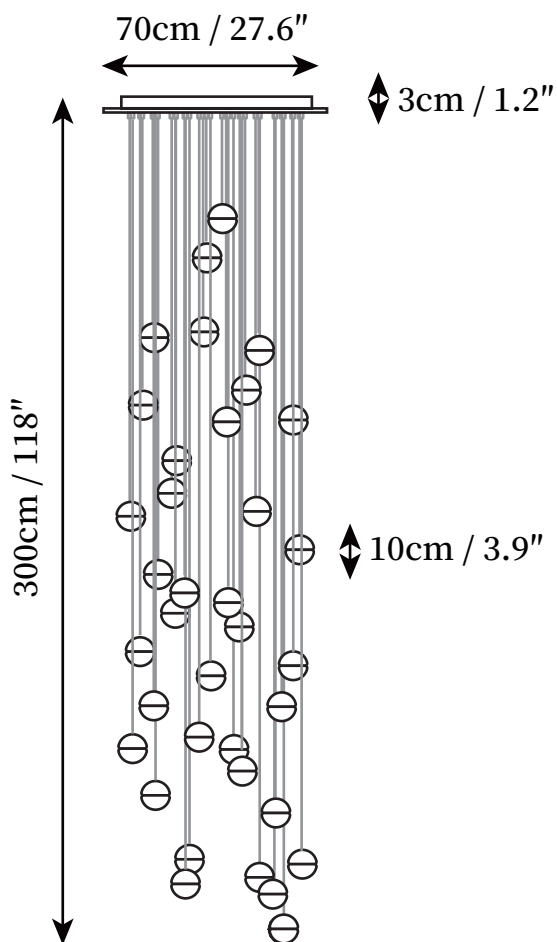

Square canopy:

SPECIFICATION DETAILS

*For custom options, consult factory for details

Fixture Dimensions	36heads D 27.6" x 118"
Light source	G4
Wattage	2W (Single light)
Voltage	AC 110-240V
Color Temperature	Based on the purchase of light bulbs
CRI(Ra)	80CRI
Mounting	Ceiling
Driver Required	NO
Optional Color Temps	Buy bulbs as needed
LED Rated Life	Based on bulb life (we do not supply bulbs)
Dimming	Dimming is not supported
Finishes	Clear
Glass Details	Clear
Material	Crystal, Metal, Glass
Wire Length	118"
Wire Type	Black Coaxial Wire