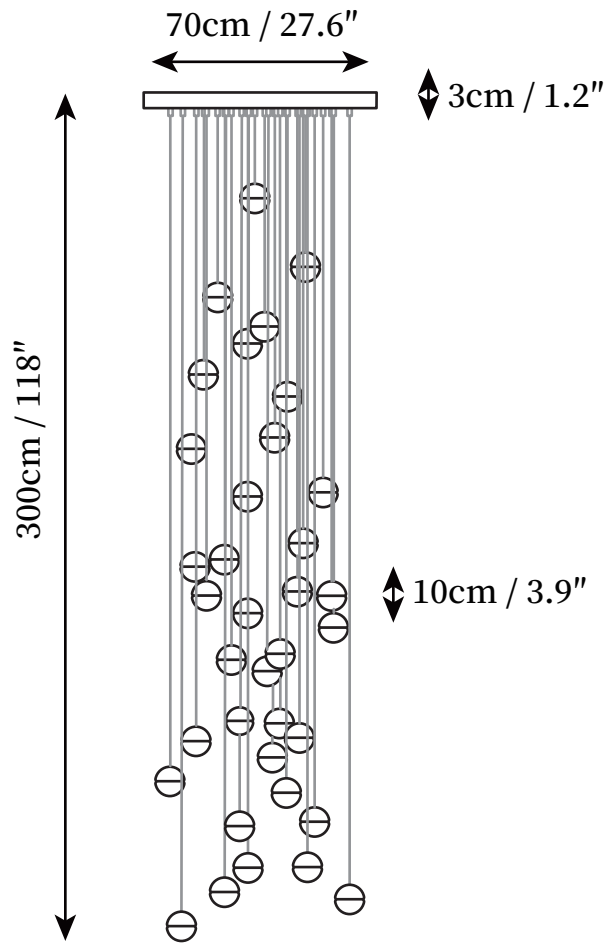

Round canopy:

SPECIFICATION DETAILS

*For custom options, consult factory for details

Fixture Dimensions	36heads D 27.6" x 118"
Light source	G4
Wattage	2W (Single light)
Voltage	AC 110-240V
Color Temperature	Based on the purchase of light bulbs
CRI(Ra)	80CRI
Mounting	Ceiling
Driver Required	NO
Optional Color Temps	Buy bulbs as needed
LED Rated Life	Based on bulb life (we do not supply bulbs)
Dimming	Dimming is not supported
Finishes	Clear
Glass Details	Clear
Material	Crystal, Metal, Glass
Wire Length	118"
Wire Type	Black Coaxial Wire