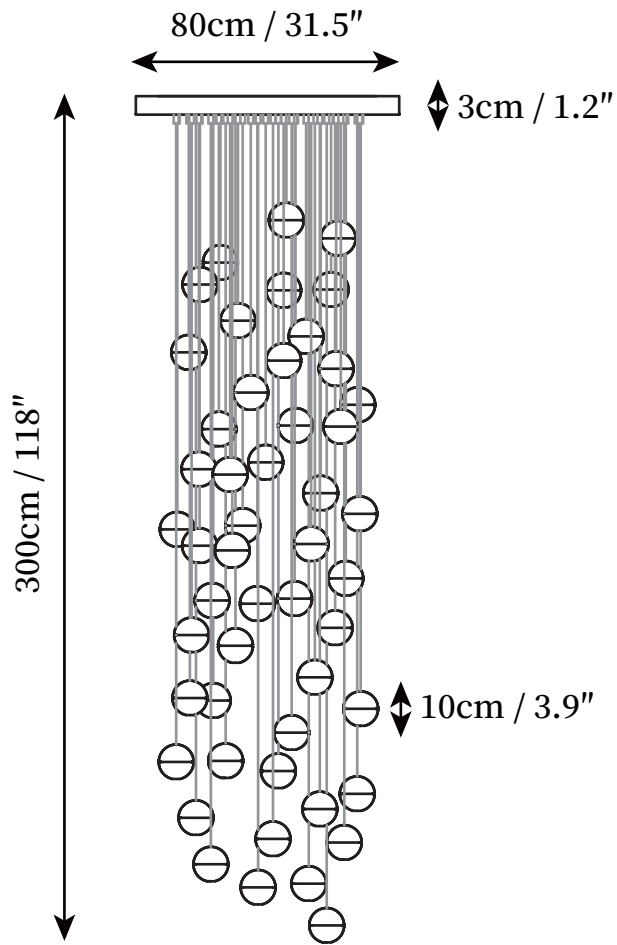

Round canopy:

SPECIFICATION DETAILS

*For custom options, consult factory for details

Fixture Dimensions	50heads D 31.5" x 118"
Light source	G4
Wattage	2W (Single light)
Voltage	AC 110-240V
Color Temperature	Based on the purchase of light bulbs
CRI(Ra)	80CRI
Mounting	Ceiling
Driver Required	NO
Optional Color Temps	Buy bulbs as needed
LED Rated Life	Based on bulb life (we do not supply bulbs
Dimming	)Dimming is not supported
Finishes	Clear
Glass Details	Clear
Material	Crystal, Metal, Glass
Wire Length	118"
Wire Type	Black Coaxial Wire