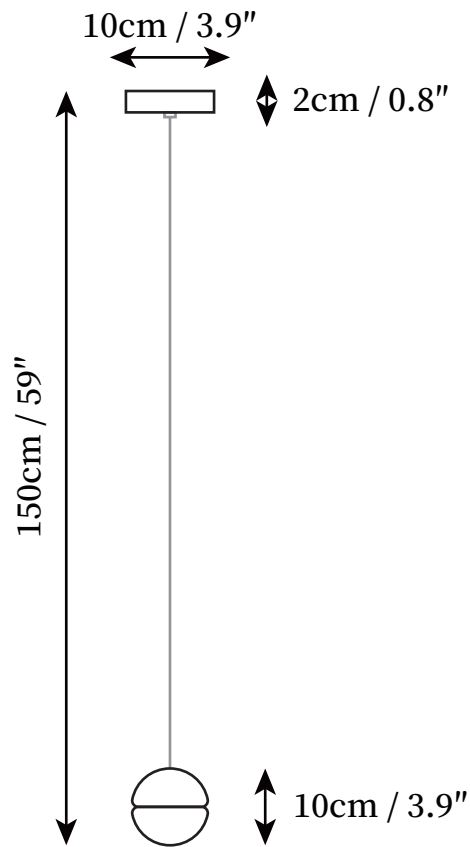

Round canopy:

SPECIFICATION DETAILS

*For custom options, consult factory for details

Fixture Dimensions	D 3.9" x 59"
Light source	G4
Wattage	2W (Single light)
Voltage	AC 110-240V
Color Temperature	Based on the purchase of light bulbs
CRI(Ra)	80CRI
Mounting	Ceiling
Driver Required	NO
Optional Color Temps	Buy bulbs as needed
LED Rated Life	Based on bulb life (we do not supply bulbs)
Dimming	Dimming is not supported
Finishes	Clear
Glass Details	Clear
Material	Crystal, Metal, Glass
Wire Length	59"
Wire Type	Black Coaxial Wire

Round canopy:

SPECIFICATION DETAILS

*For custom options, consult factory for details

Fixture Dimensions	3heads D 5.9" x 59"
Light source	G4
Wattage	2W (Single light)
Voltage	AC 110-240V
Color Temperature	Based on the purchase of light bulbs
CRI(Ra)	80CRI
Mounting	Ceiling
Driver Required	NO
Optional Color Temps	Buy bulbs as needed
LED Rated Life	Based on bulb life (we do not supply bulbs)
Dimming	Dimming is not supported
Finishes	Clear
Glass Details	Clear
Material	Crystal, Metal, Glass
Wire Length	59"
Wire Type	Black Coaxial Wire

Round canopy:

SPECIFICATION DETAILS

*For custom options, consult factory for details

Fixture Dimensions	5heads D 5.9" x 59"
Light source	G4
Wattage	2W (Single light)
Voltage	AC 110-240V
Color Temperature	Based on the purchase of light bulbs
CRI(Ra)	80CRI
Mounting	Ceiling
Driver Required	NO
Optional Color Temps	Buy bulbs as needed
LED Rated Life	Based on bulb life (we do not supply bulbs)
Dimming	Dimming is not supported
Finishes	Clear
Glass Details	Clear
Material	Crystal, Metal, Glass
Wire Length	59"
Wire Type	Black Coaxial Wire