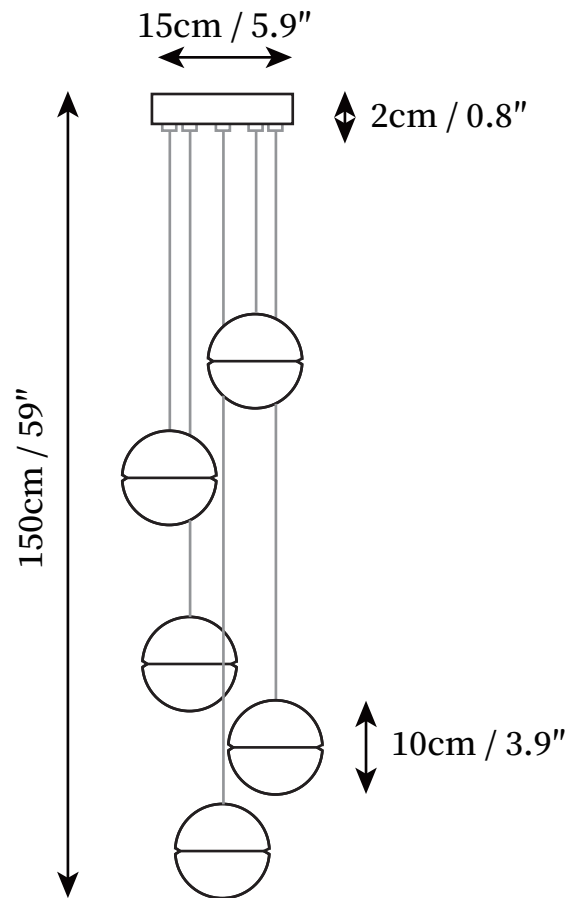

Round canopy:

SPECIFICATION DETAILS

*For custom options, consult factory for details

Fixture Dimensions	D 3.9" x 59"
Light source	G4
Wattage	2W (Single light)
Voltage	AC 110-240V
Color Temperature	Based on the purchase of light bulbs
CRI(Ra)	80CRI
Mounting	Ceiling
Driver Required	NO
Optional Color Temps	Buy bulbs as needed
LED Rated Life	Based on bulb life (we do not supply bulbs)
Dimming	Dimming is not supported
Finishes	Clear
Glass Details	Clear
Material	Crystal, Metal, Glass
Wire Length	59"
Wire Type	Black Coaxial Wire

Round canopy:

SPECIFICATION DETAILS

*For custom options, consult factory for details

Fixture Dimensions	3heads D 5.9" x 59"
Light source	G4
Wattage	2W (Single light)
Voltage	AC 110-240V
Color Temperature	Based on the purchase of light bulbs
CRI(Ra)	80CRI
Mounting	Ceiling
Driver Required	NO
Optional Color Temps	Buy bulbs as needed
LED Rated Life	Based on bulb life (we do not supply bulbs)
Dimming	Dimming is not supported
Finishes	Clear
Glass Details	Clear
Material	Crystal, Metal, Glass
Wire Length	59"
Wire Type	Black Coaxial Wire

Round canopy:

SPECIFICATION DETAILS

*For custom options, consult factory for details

Fixture Dimensions	5heads D 5.9" x 59"
Light source	G4
Wattage	2W (Single light)
Voltage	AC 110-240V
Color Temperature	Based on the purchase of light bulbs
CRI(Ra)	80CRI
Mounting	Ceiling
Driver Required	NO
Optional Color Temps	Buy bulbs as needed
LED Rated Life	Based on bulb life (we do not supply bulbs)
Dimming	Dimming is not supported
Finishes	Clear
Glass Details	Clear
Material	Crystal, Metal, Glass
Wire Length	59"
Wire Type	Black Coaxial Wire