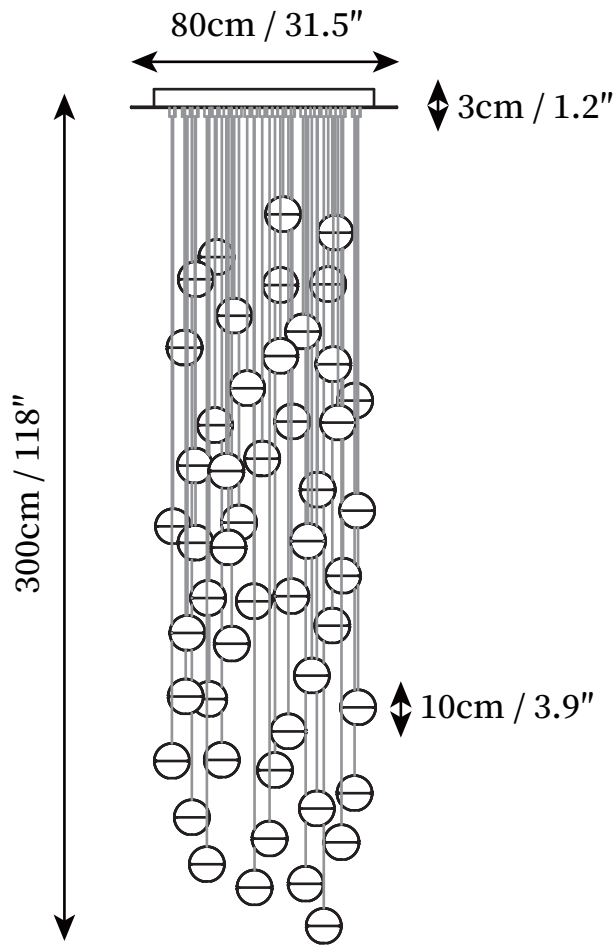

Square canopy:

SPECIFICATION DETAILS

*For custom options, consult factory for details

Fixture Dimensions	50heads D 31.5" x 118"
Light source	G4
Wattage	2W(Single light)
Voltage	AC 110-240V
Color Temperature	Based on the purchase of light bulbs
CRI(Ra)	80CRI
Mounting	Ceiling
Driver Required	NO
Optional Color Temps	Buy bulbs as needed
LED Rated Life	Based on bulb life (we do not supply bulbs)
Dimming	Dimming is not supported
Finishes	Clear
Glass Details	Clear
Material	Crystal, Metal, Glass
Wire Length	118"
Wire Type	Black Coaxial Wire