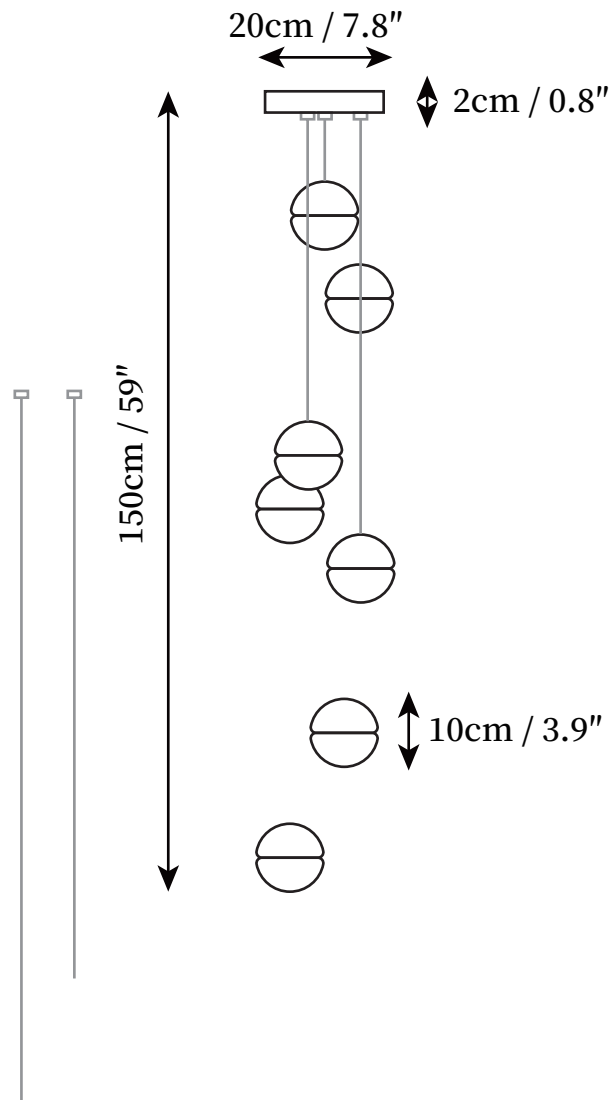

Round canopy:

SPECIFICATION DETAILS

*For custom options, consult factory for details

Fixture Dimensions	7heads D 7.8" x 78.7"
Light source	G4
Wattage	2W (Single light)
Voltage	AC 110-240V
Color Temperature	Based on the purchase of light bulbs
CRI(Ra)	80CRI
Mounting	Ceiling
Driver Required	NO
Optional Color Temps	Buy bulbs as needed
LED Rated Life	Based on bulb life (we do not supply bulbs)
Dimming	Dimming is not supported
Finishes	Clear
Glass Details	Clear
Material	Crystal, Metal, Glass
Wire Length	59"
Wire Type	Black Coaxial Wire