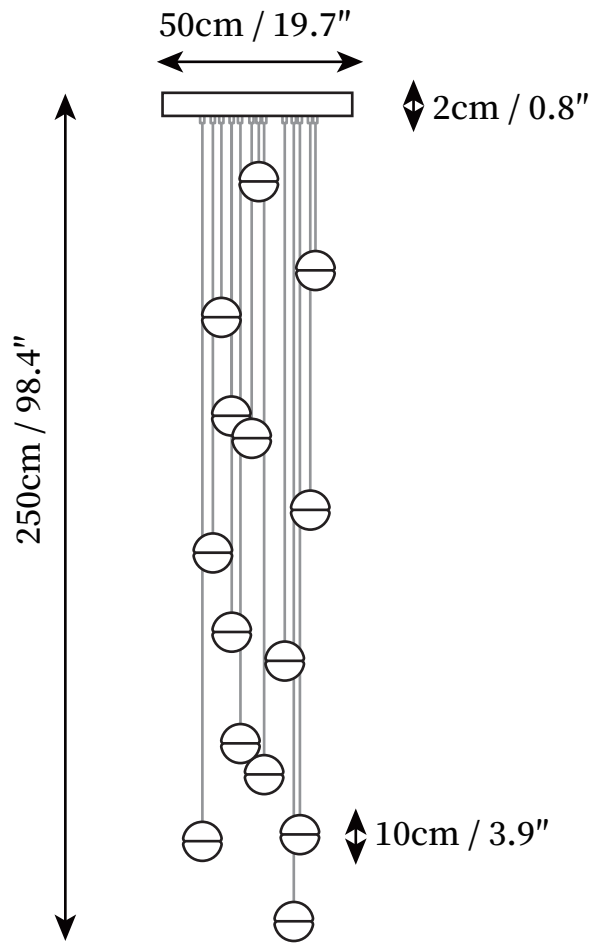

Round canopy:

SPECIFICATION DETAILS

*For custom options, consult factory for details

Fixture Dimensions	14heads D 19.7" x 98.4"
Light source	G4
Wattage	2W (Single light)
Voltage	AC 110-240V
Color Temperature	Based on the purchase of light bulbs
CRI(Ra)	80CRI
Mounting	Ceiling
Driver Required	NO
Optional Color Temps	Buy bulbs as needed
LED Rated Life	Based on bulb life (we do not supply bulbs)
Dimming	Dimming is not supported
Finishes	Clear
Glass Details	Clear
Material	Crystal, Metal, Glass
Wire Length	98.4"
Wire Type	Black Coaxial Wire