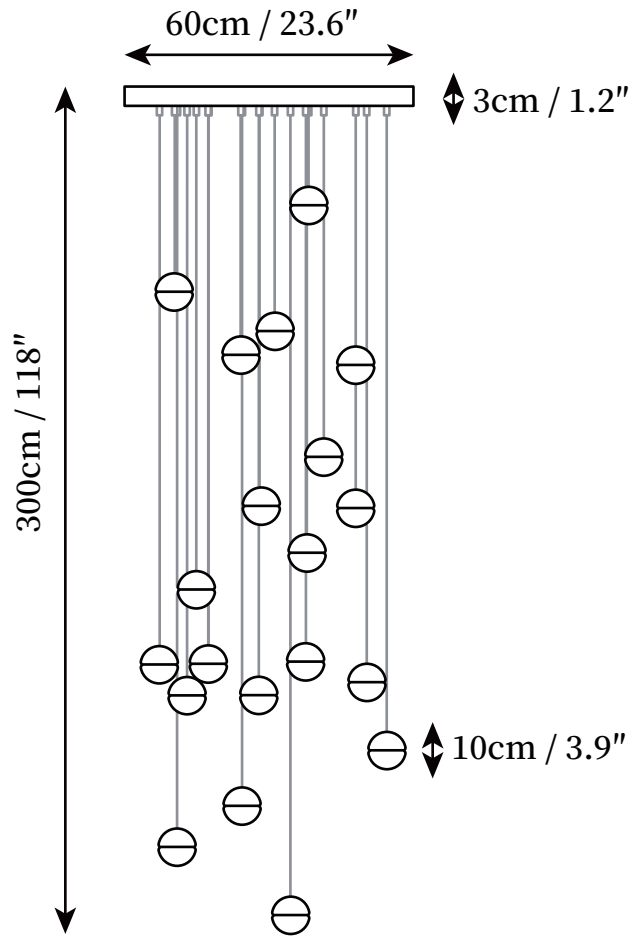

Round canopy:

SPECIFICATION DETAILS

*For custom options, consult factory for details

Fixture Dimensions	20heads D 23.6" x 118"
Light source	G4
Wattage	2W (Single light)
Voltage	AC 110-240V
Color Temperature	Based on the purchase of light bulbs
CRI(Ra)	80CRI
Mounting	Ceiling
Driver Required	NO
Optional Color Temps	Buy bulbs as needed
LED Rated Life	Based on bulb life (we do not supply bulbs)
Dimming	Dimming is not supported
Finishes	Clear
Glass Details	Clear
Material	Crystal, Metal, Glass
Wire Length	118"
Wire Type	Black Coaxial Wire