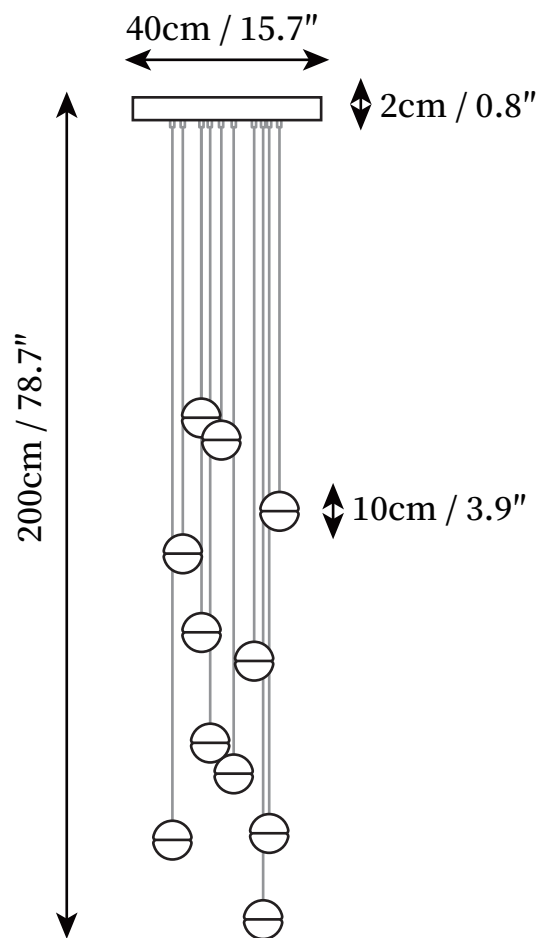

Round canopy:

SPECIFICATION DETAILS

*For custom options, consult factory for details

Fixture Dimensions	11heads D 15.7" x 78.7"
Light source	G4
Wattage	2W (Single light)
Voltage	AC 110-240V
Color Temperature	Based on the purchase of light bulbs
CRI(Ra)	80CRI
Mounting	Ceiling
Driver Required	NO
Optional Color Temps	Buy bulbs as needed
LED Rated Life	Based on bulb life (we do not supply bulbs)
Dimming	Dimming is not supported
Finishes	Clear
Glass Details	Clear
Material	Crystal, Metal, Glass
Wire Length	78.7"
Wire Type	Black Coaxial Wire