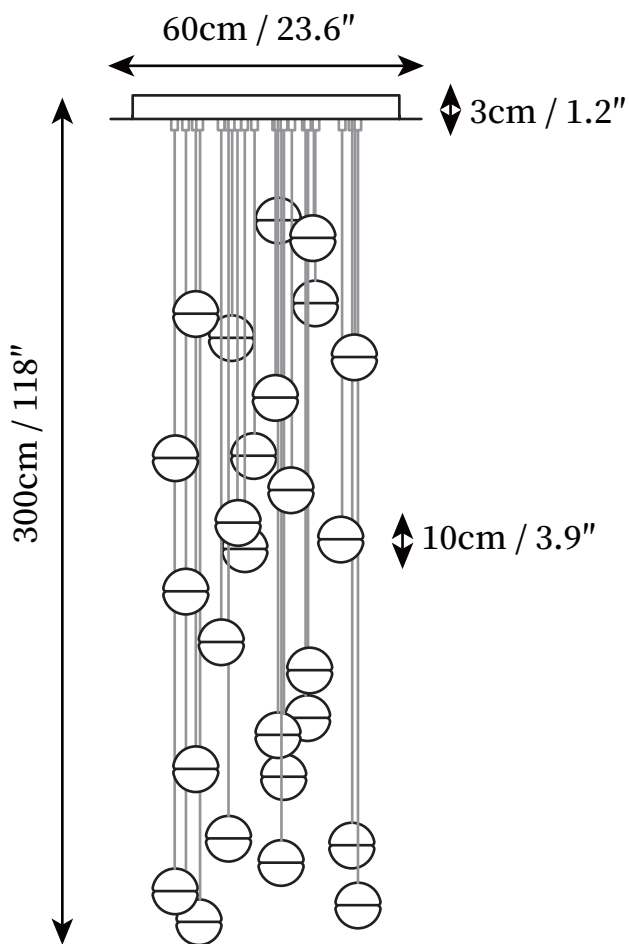

Square canopy:

SPECIFICATION DETAILS

*For custom options, consult factory for details

Fixture Dimensions	26heads D 23.6" x 118"
Light source	G4
Wattage	2W (Single light)
Voltage	AC 110-240V
Color Temperature	Based on the purchase of light bulbs
CRI(Ra)	80CRI
Mounting	Ceiling
Driver Required	NO
Optional Color Temps	Buy bulbs as needed
LED Rated Life	Based on bulb life (we do not supply bulbs)
Dimming	Dimming is not supported
Finishes	Clear
Glass Details	Clear
Material	Crystal, Metal, Glass
Wire Length	118"
Wire Type	Black Coaxial Wire