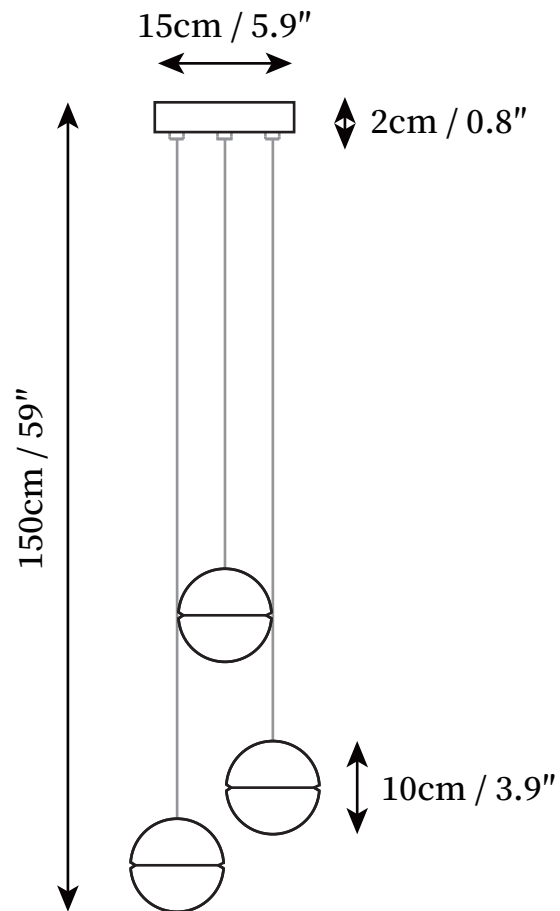

Round canopy:

SPECIFICATION DETAILS

*For custom options, consult factory for details

Fixture Dimensions	D 3.9" x 59"
Light source	G4
Wattage	2W (Single light)
Voltage	AC 110-240V
Color Temperature	Based on the purchase of light bulbs
CRI(Ra)	80CRI
Mounting	Ceiling
Driver Required	NO
Optional Color Temps	Buy bulbs as needed
LED Rated Life	Based on bulb life (we do not supply bulbs)
Dimming	Dimming is not supported
Finishes	Clear
Glass Details	Clear
Material	Crystal, Metal, Glass
Wire Length	59"
Wire Type	Black Coaxial Wire

Round canopy:

SPECIFICATION DETAILS

*For custom options, consult factory for details

Fixture Dimensions	3heads D 5.9" x 59"
Light source	G4
Wattage	2W (Single light)
Voltage	AC 110-240V
Color Temperature	Based on the purchase of light bulbs
CRI(Ra)	80CRI
Mounting	Ceiling
Driver Required	NO
Optional Color Temps	Buy bulbs as needed
LED Rated Life	Based on bulb life (we do not supply bulbs)
Dimming	Dimming is not supported
Finishes	Clear
Glass Details	Clear
Material	Crystal, Metal, Glass
Wire Length	59"
Wire Type	Black Coaxial Wire

Round canopy:

SPECIFICATION DETAILS

*For custom options, consult factory for details

Fixture Dimensions	5heads D 5.9" x 59"
Light source	G4
Wattage	2W (Single light)
Voltage	AC 110-240V
Color Temperature	Based on the purchase of light bulbs
CRI(Ra)	80CRI
Mounting	Ceiling
Driver Required	NO
Optional Color Temps	Buy bulbs as needed
LED Rated Life	Based on bulb life (we do not supply bulbs)
Dimming	Dimming is not supported
Finishes	Clear
Glass Details	Clear
Material	Crystal, Metal, Glass
Wire Length	59"
Wire Type	Black Coaxial Wire