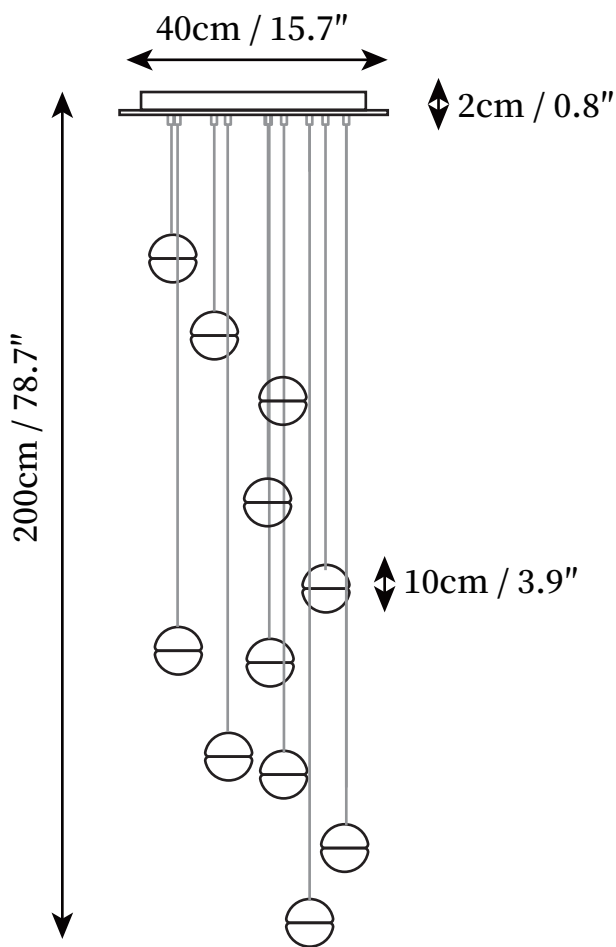

Square canopy:

SPECIFICATION DETAILS

*For custom options, consult factory for details

Fixture Dimensions	11heads D 15.7" x 78.7"
Light source	G4
Wattage	2W (Single light)
Voltage	AC 110-240V
Color Temperature	Based on the purchase of light bulbs
CRI(Ra)	80CRI
Mounting	Ceiling
Driver Required	NO
Optional Color Temps	Buy bulbs as needed
LED Rated Life	Based on bulb life (we do not supply bulbs)
Dimming	Dimming is not supported
Finishes	Clear
Glass Details	Clear
Material	Crystal, Metal, Glass
Wire Length	78.7"
Wire Type	Black Coaxial Wire