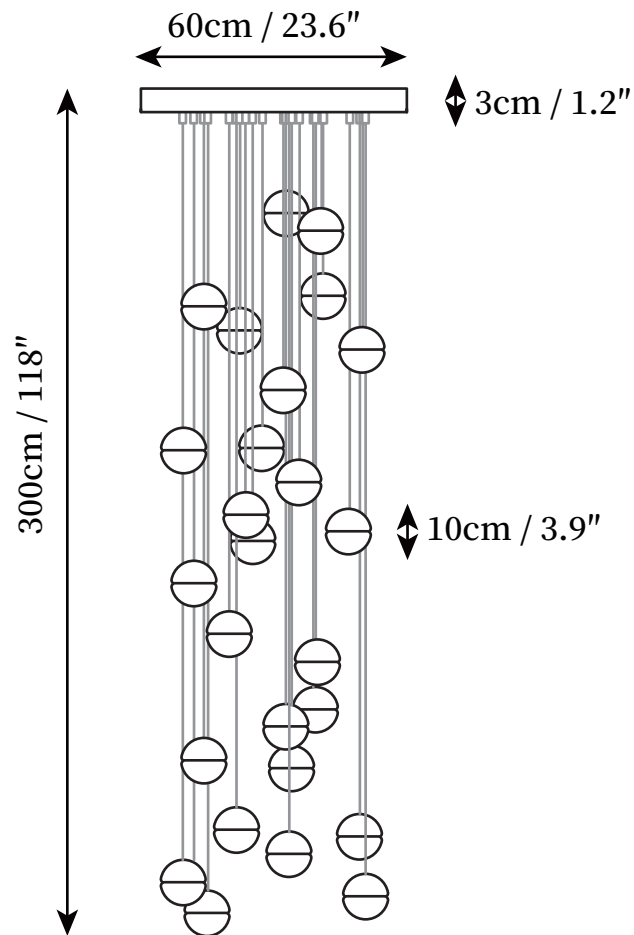

Round canopy:

SPECIFICATION DETAILS

*For custom options, consult factory for details

Fixture Dimensions	26heads D 23.6" x 118"
Light source	G4
Wattage	2W (Single light)
Voltage	AC 110-240V
Color Temperature	Based on the purchase of light bulbs
CRI(Ra)	80CRI
Mounting	Ceiling
Driver Required	NO
Optional Color Temps	Buy bulbs as needed
LED Rated Life	Based on bulb life (we do not supply bulbs)
Dimming	Dimming is not supported
Finishes	Clear
Glass Details	Clear
Material	Crystal, Metal, Glass
Wire Length	118"
Wire Type	Black Coaxial Wire