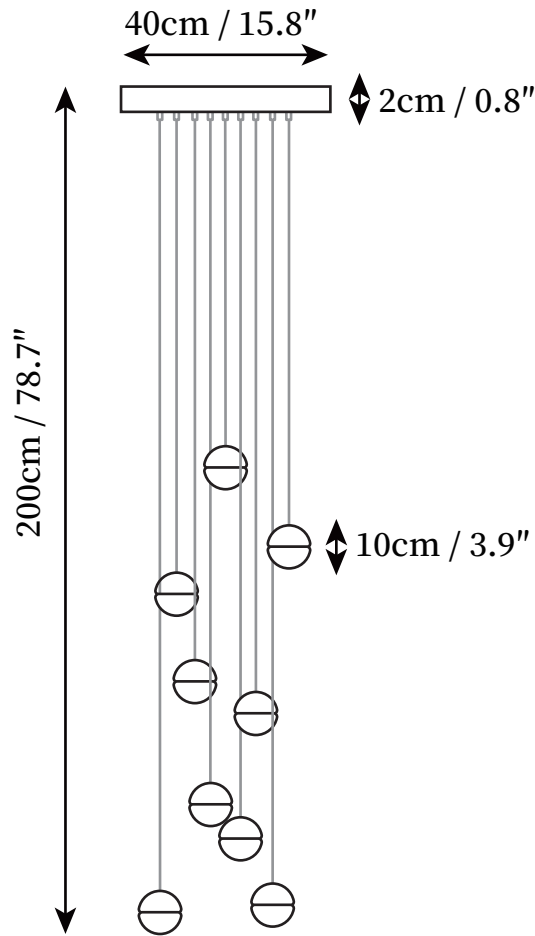

Round canopy:

SPECIFICATION DETAILS

*For custom options, consult factory for details

Fixture Dimensions	9heads D 15.8" x 78.7"
Light source	G4
Wattage	2W (Single light)
Voltage	AC 110-240V
Color Temperature	Based on the purchase of light bulbs
CRI(Ra)	80CRI
Mounting	Ceiling
Driver Required	NO
Optional Color Temps	Buy bulbs as needed
LED Rated Life	Based on bulb life (we do not supply bulbs)
Dimming	Dimming is not supported
Finishes	Clear
Glass Details	Clear
Material	Crystal, Metal, Glass
Wire Length	78.7"
Wire Type	Black Coaxial Wire