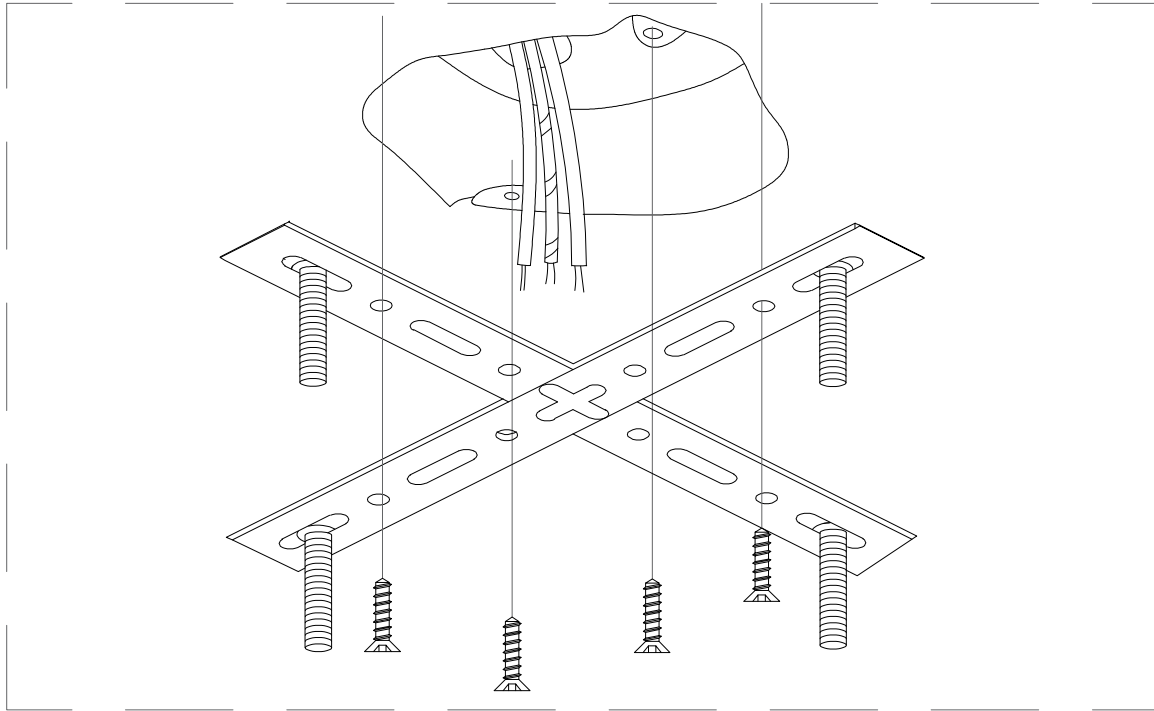

1

Note: This instruction manual applies to the entire product series the installation method is identical for all models.