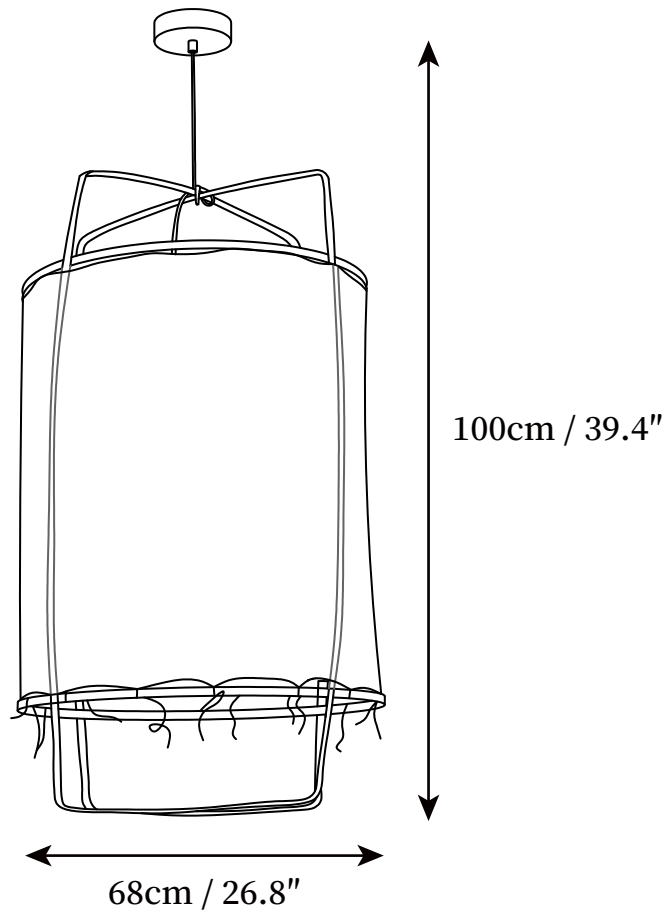

SPECIFICATION SHEET

SPECIFICATION DETAILS

*For custom options, consult factory for details

Fixture Dimensions	D 15.7" x H 24.4"
Light source	E26 or E27. (bulb not included)
Wattage	MAX 40W incandescent bulb or LED equivalent.
Voltage	AC 110-240V
Mounting	Hardwired.
Dimming	Compatible with dimmable bulbs (bulb not included)
Control method	Compatible with common wall switches(not included)
Finishes	Black, Bamboo nature color.
Shade Details	Black, White.
Material	Bamboo, Linen fabric, Metal.
Wire Length	The standard length of the cord is 59" (150 cm), the length is adjustable.

SPECIFICATION SHEET

SPECIFICATION DETAILS

*For custom options, consult factory for details

Fixture Dimensions	D 26.8" x H 39.4"
Light source	E26 or E27. (bulb not included)
Wattage	MAX 40W incandescent bulb or LED equivalent.
Voltage	AC 110-240V
Mounting	Hardwired.
Dimming	Compatible with dimmable bulbs (bulb not included)
Control method	Compatible with common wall switches(not included)
Finishes	Black, Bamboo nature color.
Shade Details	Black, White.
Material	Bamboo, Linen fabric, Metal.
Wire Length	The standard length of the cord is 59" (150 cm), the length is adjustable.