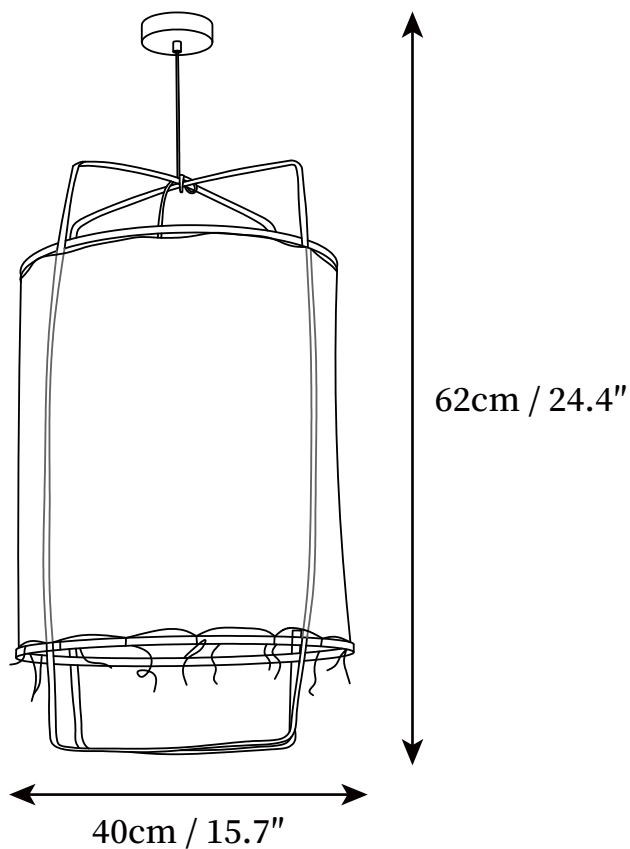

SPECIFICATION SHEET

SPECIFICATION DETAILS

*For custom options, consult factory for details

Fixture Dimensions	D 15.7" x H 24.4"
Light source	E26 or E27. (bulb not included)
Wattage	MAX 40W incandescent bulb or LED equivalent.
Voltage	AC 110-240V
Mounting	Hardwired.
Dimming	Compatible with dimmable bulbs (bulb not included)
Control method	Compatible with common wall switches(not included)
Finishes	Black, Bamboo nature color.
Shade Details	Black, White.
Material	Bamboo, Linen fabric, Metal.
Wire Length	The standard length of the cord is 59" (150 cm), the length is adjustable.

SPECIFICATION SHEET

SPECIFICATION DETAILS

*For custom options, consult factory for details

Fixture Dimensions	D 26.8" x H 39.4"
Light source	E26 or E27. (bulb not included)
Wattage	MAX 40W incandescent bulb or LED equivalent.
Voltage	AC 110-240V
Mounting	Hardwired.
Dimming	Compatible with dimmable bulbs (bulb not included)
Control method	Compatible with common wall switches(not included)
Finishes	Black, Bamboo nature color.
Shade Details	Black, White.
Material	Bamboo, Linen fabric, Metal.
Wire Length	The standard length of the cord is 59" (150 cm), the length is adjustable.