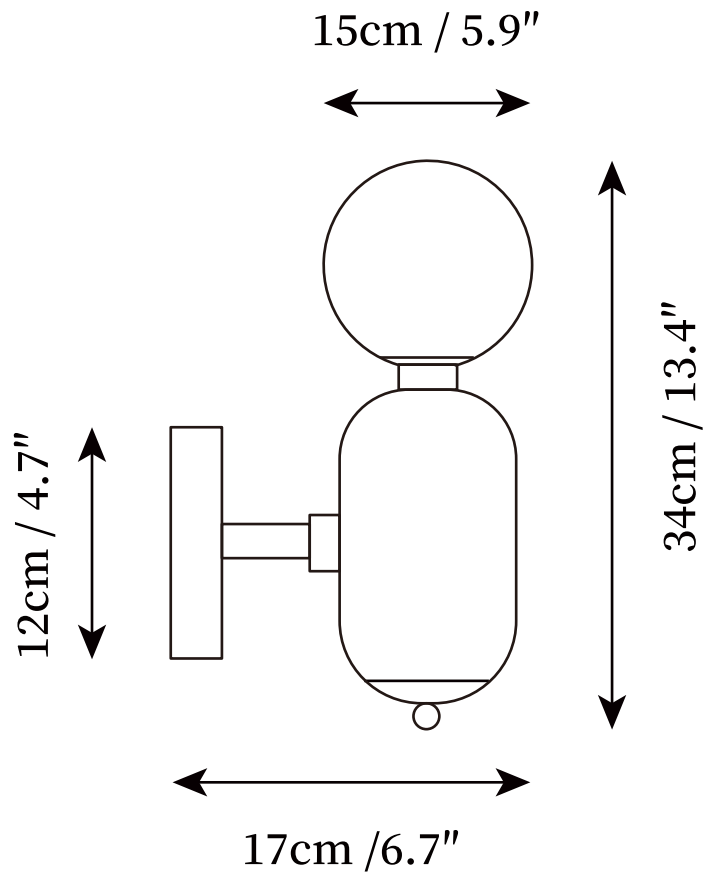

SPECIFICATION SHEET

SPECIFICATION DETAILS

*For custom options, consult factory for details

Fixture Dimensions	Ø 5.9" x H 13.4"
Light source	G9 (bulb not included)
Wattage	MAX 5W incandescent bulb or LED equivalent.
Voltage	AC 110-240V
Mounting	Hardwired.
Dimming	Compatible with dimmable bulbs (bulb not included)
Control method	Compatible with common wall switches(not included)
Finishes	Copper, Black, White
Shade Details	White
Material	Aluminum alloy, Metal, Glass