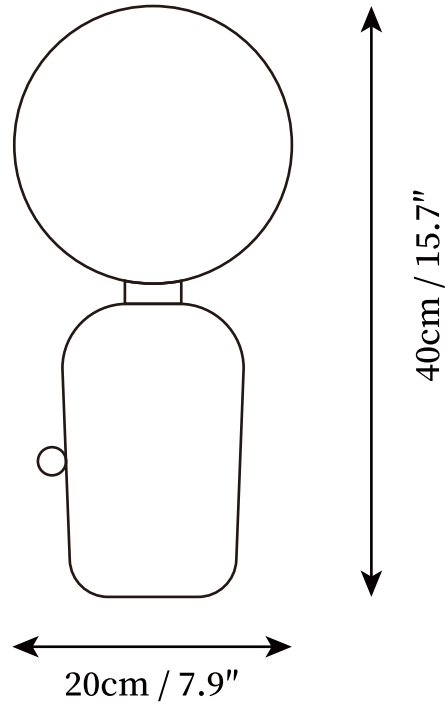

SPECIFICATION SHEET

SPECIFICATION DETAILS

*For custom options, consult factory for details

Fixture Dimensions	D 7.9" x H 15.7"
Light source	G9 (bulb not included)
Wattage	MAX 5W incandescent bulb or LED equivalent.
Voltage	AC 110-240V
Dimming	Compatible with dimmable bulbs (bulb not included)
Control method	In line ON / OFF switch.
Finishes	Copper, Black, White
Glass Color	White
Material	Aluminum alloy, Metal, Glass
Cord Length	Supplied with switched plug cord, length ~59" (150cm).

SPECIFICATION SHEET

SPECIFICATION DETAILS

*For custom options, consult factory for details

Fixture Dimensions	D 9.8" x H 19.7"
Light source	G9 (bulb not included)
Wattage	MAX 5W incandescent bulb or LED equivalent.
Voltage	AC 110-240V
Dimming	Compatible with dimmable bulbs (bulb not included)
Control method	In line ON / OFF switch.
Finishes	Copper, Black, White
Glass Color	White
Material	Aluminum alloy, Metal, Glass
Cord Length	Supplied with switched plug cord, length ~59" (150cm).