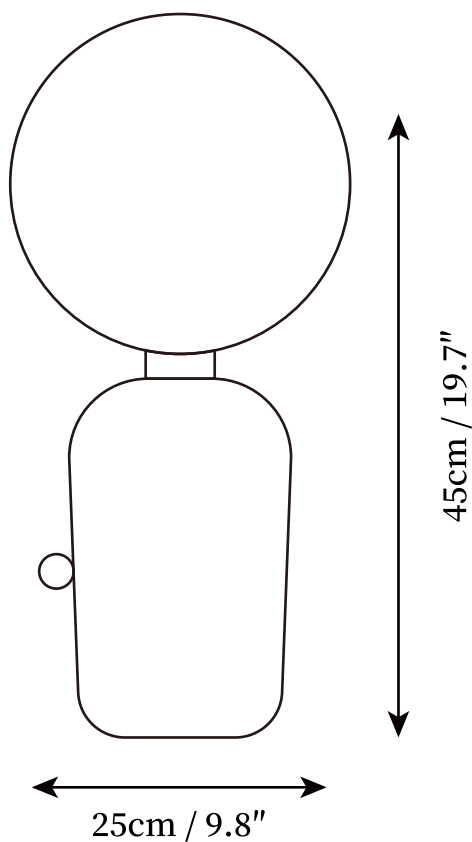

SPECIFICATION SHEET

SPECIFICATION DETAILS

*For custom options, consult factory for details

Fixture Dimensions	D 7.9" x H 15.7"
Light source	G9 (bulb not included)
Wattage	MAX 5W incandescent bulb or LED equivalent.
Voltage	AC 110-240V
Dimming	Compatible with dimmable bulbs (bulb not included)
Control method	In line ON / OFF switch.
Finishes	Copper, Black, White
Glass Color	White
Material	Aluminum alloy, Metal, Glass
Cord Length	Supplied with switched plug cord, length ~59" (150cm).

SPECIFICATION SHEET

SPECIFICATION DETAILS

*For custom options, consult factory for details

Fixture Dimensions	D 9.8" x H 19.7"
Light source	G9 (bulb not included)
Wattage	MAX 5W incandescent bulb or LED equivalent.
Voltage	AC 110-240V
Dimming	Compatible with dimmable bulbs (bulb not included)
Control method	In line ON / OFF switch.
Finishes	Copper, Black, White
Glass Color	White
Material	Aluminum alloy, Metal, Glass
Cord Length	Supplied with switched plug cord, length ~59" (150cm).