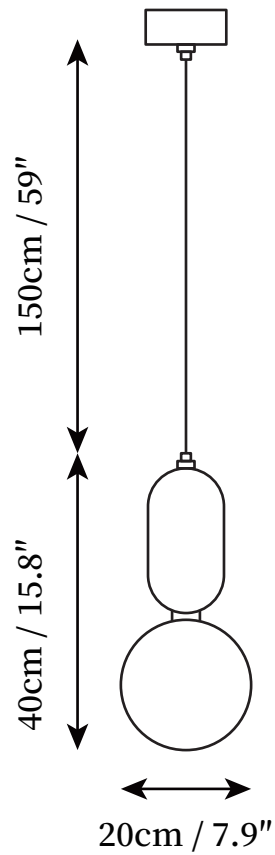

## SPECIFICATION DETAILS

\*For custom options, consult factory for details

<b>Fixture Dimensions</b>	D 5.9" x H 11.8"
<b>Light source</b>	E27 or E26(bulb not included).
<b>Wattage</b>	MAX 40W incandescent bulb or LED equivalent.
<b>Voltage</b>	AC 110-240V
<b>Color Temperature</b>	Based on the purchase of light bulbs
<b>CRI(Ra)</b>	80CRI
<b>Mounting</b>	Ceiling
<b>Driver Required</b>	NO
<b>Optional Color Temps</b>	Buy bulbs as needed
<b>LED Rated Life</b>	Based on bulb life (we do not supply bulbs)
<b>Dimming</b>	Dimming is not supported
<b>Finishes</b>	Copper, Black, White
<b>Glass Details</b>	White
<b>Material</b>	Aluminum alloy, Metal, Glass
<b>Wire Length</b>	78.7"
<b>Wire Type</b>	Gold, Black, White Coaxial Wire

## SPECIFICATION DETAILS

\*For custom options, consult factory for details

<b>Fixture Dimensions</b>	D 7.9" x H 15.8"
<b>Light source</b>	E27 or E26(bulb not included).
<b>Wattage</b>	MAX 40W incandescent bulb or LED equivalent.
<b>Voltage</b>	AC 110-240V
<b>Color Temperature</b>	Based on the purchase of light bulbs
<b>CRI(Ra)</b>	80CRI
<b>Mounting</b>	Ceiling
<b>Driver Required</b>	NO
<b>Optional Color Temps</b>	Buy bulbs as needed
<b>LED Rated Life</b>	Based on bulb life (we do not supply bulbs)
<b>Dimming</b>	Dimming is not supported
<b>Finishes</b>	Copper, Black, White
<b>Glass Details</b>	White
<b>Material</b>	Aluminum alloy, Metal, Glass
<b>Wire Length</b>	78.7"
<b>Wire Type</b>	Gold, Black, White Coaxial Wire