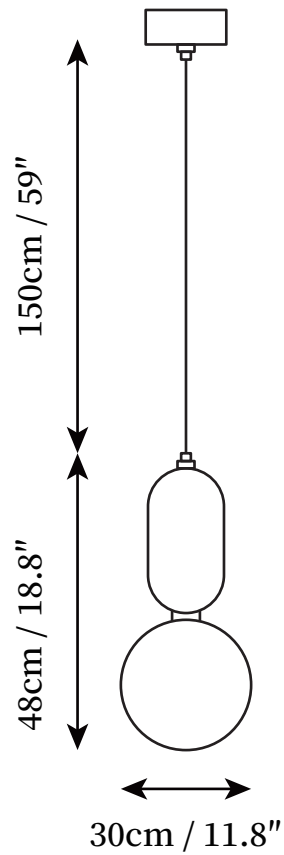

SPECIFICATION SHEET

SPECIFICATION DETAILS

*For custom options, consult factory for details

Fixture Dimensions	D 11.8" x H 18.8"
Light source	E27 or E26(bulb not included).
Wattage	MAX 40W incandescent bulb or LED equivalent.
Voltage	AC 110-240V
Color Temperature	Based on the purchase of light bulbs
CRI(Ra)	80CRI
Mounting	Ceiling
Driver Required	NO
Optional Color Temps	Buy bulbs as needed
LED Rated Life	Based on bulb life (we do not supply bulbs)
Dimming	Dimming is not supported
Finishes	Copper, Black, White
Glass Details	White
Material	Aluminum alloy, Metal, Glass
Wire Length	78.7"
Wire Type	Gold, Black, White Coaxial Wire