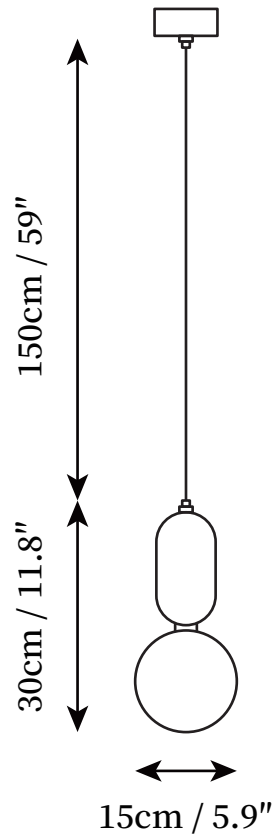

## SPECIFICATION DETAILS

\*For custom options, consult factory for details

<b>Fixture Dimensions</b>	D 5.9" x H 11.8"
<b>Light source</b>	E27 or E26(bulb not included).
<b>Wattage</b>	MAX 40W incandescent bulb or LED equivalent.
<b>Voltage</b>	AC 110-240V
<b>Color Temperature</b>	Based on the purchase of light bulbs
<b>CRI(Ra)</b>	80CRI
<b>Mounting</b>	Ceiling
<b>Driver Required</b>	NO
<b>Optional Color Temps</b>	Buy bulbs as needed
<b>LED Rated Life</b>	Based on bulb life (we do not supply bulbs)
<b>Dimming</b>	Dimming is not supported
<b>Finishes</b>	Copper, Black, White
<b>Glass Details</b>	White
<b>Material</b>	Aluminum alloy, Metal, Glass
<b>Wire Length</b>	78.7"
<b>Wire Type</b>	Gold, Black, White Coaxial Wire

## SPECIFICATION DETAILS

\*For custom options, consult factory for details

<b>Fixture Dimensions</b>	D 7.9" x H 15.8"
<b>Light source</b>	E27 or E26(bulb not included).
<b>Wattage</b>	MAX 40W incandescent bulb or LED equivalent.
<b>Voltage</b>	AC 110-240V
<b>Color Temperature</b>	Based on the purchase of light bulbs
<b>CRI(Ra)</b>	80CRI
<b>Mounting</b>	Ceiling
<b>Driver Required</b>	NO
<b>Optional Color Temps</b>	Buy bulbs as needed
<b>LED Rated Life</b>	Based on bulb life (we do not supply bulbs)
<b>Dimming</b>	Dimming is not supported
<b>Finishes</b>	Copper, Black, White
<b>Glass Details</b>	White
<b>Material</b>	Aluminum alloy, Metal, Glass
<b>Wire Length</b>	78.7"
<b>Wire Type</b>	Gold, Black, White Coaxial Wire