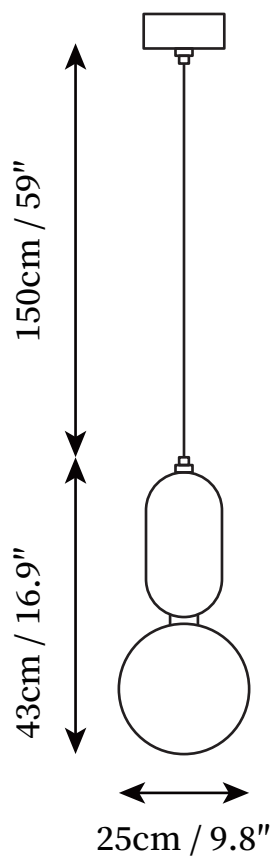

SPECIFICATION SHEET

SPECIFICATION DETAILS

*For custom options, consult factory for details

Fixture Dimensions	D 9.8" x H 16.9"
Light source	E27 or E26(bulb not included).
Wattage	MAX 40W incandescent bulb or LED equivalent.
Voltage	AC 110-240V
Color Temperature	Based on the purchase of light bulbs
CRI(Ra)	80CRI
Mounting	Ceiling
Driver Required	NO
Optional Color Temps	Buy bulbs as needed
LED Rated Life	Based on bulb life (we do not supply bulbs)
Dimming	Dimming is not supported
Finishes	Copper, Black, White
Glass Details	White
Material	Aluminum alloy, Metal, Glass
Wire Length	78.7"
Wire Type	Gold, Black, White Coaxial Wire