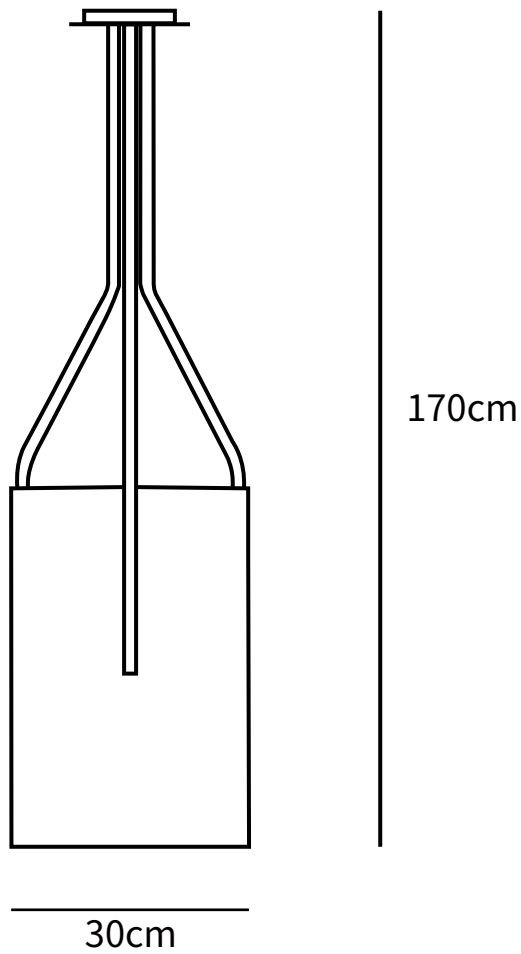

SPECIFICATION SHEET

SPECIFICATION DETAILS

*For custom options, consult factory for details

Fixture Dimensions	D 11.8" x H 47.2"
Light source	E26 or E27 (bulb not included)
Wattage	MAX 40W incandescent bulb or LED equivalent.
Voltage	AC 110-240V
Mounting	Hardwired.
Dimming	Compatible with dimmable bulbs (bulb not included)
Control method	Compatible with common wall switches (not included)
Finishes	Gold, Black
Shade Details	White
Material	Metal, Brass, Linen, PMMA
Rod Length	Suspension rod is 19.7", Can be extended upon request.

SPECIFICATION SHEET

SPECIFICATION DETAILS

*For custom options, consult factory for details

Fixture Dimensions	D 11.8" x H 55.1"
Light source	E26 or E27 (bulb not included)
Wattage	MAX 40W incandescent bulb or LED equivalent.
Voltage	AC 110-240V
Mounting	Hardwired.
Dimming	Compatible with dimmable bulbs (bulb not included)
Control method	Compatible with common wall switches(not included)
Finishes	Gold, Black
Shade Details	White
Material	Metal, Brass, Linen, PMMA
Rod Length	Suspension rod is 19.7", Can be extended upon request.

SPECIFICATION SHEET

SPECIFICATION DETAILS

*For custom options, consult factory for details

Fixture Dimensions	D 11.8" x H 66.9"
Light source	E26 or E27 (bulb not included)
Wattage	MAX 40W incandescent bulb or LED equivalent.
Voltage	AC 110-240V
Mounting	Hardwired.
Dimming	Compatible with dimmable bulbs (bulb not included)
Control method	Compatible with common wall switches(not included)
Finishes	Gold, Black
Shade Details	White
Material	Metal, Brass, Linen, PMMA
Rod Length	Suspension rod is 19.7", Can be extended upon request.
