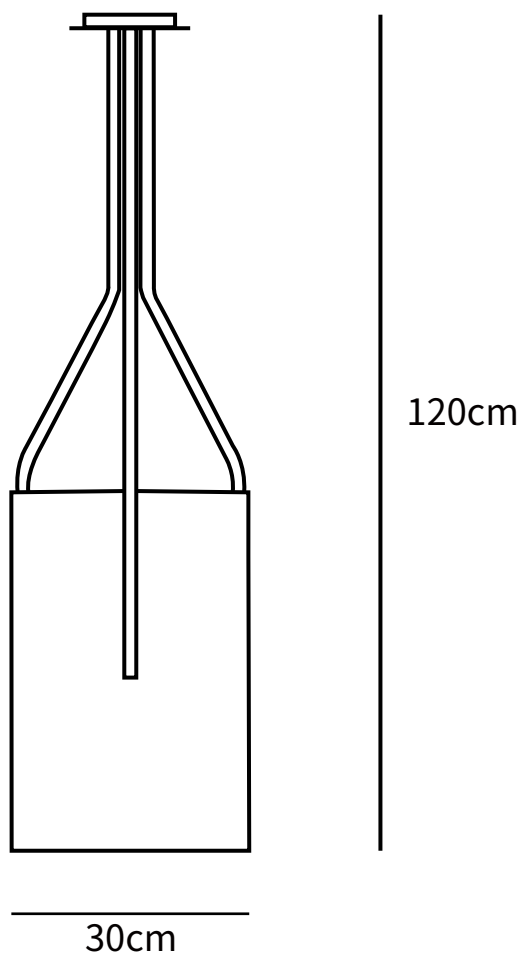

SPECIFICATION SHEET

SPECIFICATION DETAILS

*For custom options, consult factory for details

Fixture Dimensions	D 11.8" x H 47.2"
Light source	E26 or E27 (bulb not included)
Wattage	MAX 40W incandescent bulb or LED equivalent.
Voltage	AC 110-240V
Mounting	Hardwired.
Dimming	Compatible with dimmable bulbs (bulb not included)
Control method	Compatible with common wall switches (not included)
Finishes	Gold, Black
Shade Details	White
Material	Metal, Brass, Linen, PMMA
Rod Length	Suspension rod is 19.7", Can be extended upon request.

SPECIFICATION SHEET

SPECIFICATION DETAILS

*For custom options, consult factory for details

Fixture Dimensions	D 11.8" x H 55.1"
Light source	E26 or E27 (bulb not included)
Wattage	MAX 40W incandescent bulb or LED equivalent.
Voltage	AC 110-240V
Mounting	Hardwired.
Dimming	Compatible with dimmable bulbs (bulb not included)
Control method	Compatible with common wall switches(not included)
Finishes	Gold, Black
Shade Details	White
Material	Metal, Brass, Linen, PMMA
Rod Length	Suspension rod is 19.7", Can be extended upon request.

SPECIFICATION SHEET

SPECIFICATION DETAILS

*For custom options, consult factory for details

Fixture Dimensions	D 11.8" x H 66.9"
Light source	E26 or E27 (bulb not included)
Wattage	MAX 40W incandescent bulb or LED equivalent.
Voltage	AC 110-240V
Mounting	Hardwired.
Dimming	Compatible with dimmable bulbs (bulb not included)
Control method	Compatible with common wall switches(not included)
Finishes	Gold, Black
Shade Details	White
Material	Metal, Brass, Linen, PMMA
Rod Length	Suspension rod is 19.7", Can be extended upon request.
