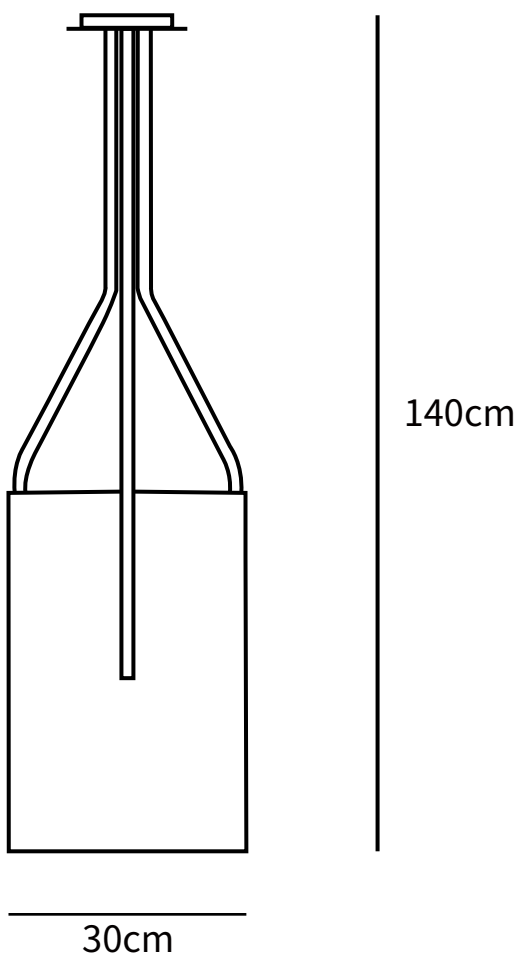

SPECIFICATION SHEET

SPECIFICATION DETAILS

*For custom options, consult factory for details

Fixture Dimensions	D 11.8" x H 47.2"
Light source	E26 or E27 (bulb not included)
Wattage	MAX 40W incandescent bulb or LED equivalent.
Voltage	AC 110-240V
Mounting	Hardwired.
Dimming	Compatible with dimmable bulbs (bulb not included)
Control method	Compatible with common wall switches (not included)
Finishes	Gold, Black
Shade Details	White
Material	Metal, Brass, Linen, PMMA
Rod Length	Suspension rod is 19.7", Can be extended upon request.

SPECIFICATION SHEET

SPECIFICATION DETAILS

*For custom options, consult factory for details

Fixture Dimensions	D 11.8" x H 55.1"
Light source	E26 or E27 (bulb not included)
Wattage	MAX 40W incandescent bulb or LED equivalent.
Voltage	AC 110-240V
Mounting	Hardwired.
Dimming	Compatible with dimmable bulbs (bulb not included)
Control method	Compatible with common wall switches(not included)
Finishes	Gold, Black
Shade Details	White
Material	Metal, Brass, Linen, PMMA
Rod Length	Suspension rod is 19.7", Can be extended upon request.

SPECIFICATION SHEET

SPECIFICATION DETAILS

*For custom options, consult factory for details

Fixture Dimensions	D 11.8" x H 66.9"
Light source	E26 or E27 (bulb not included)
Wattage	MAX 40W incandescent bulb or LED equivalent.
Voltage	AC 110-240V
Mounting	Hardwired.
Dimming	Compatible with dimmable bulbs (bulb not included)
Control method	Compatible with common wall switches(not included)
Finishes	Gold, Black
Shade Details	White
Material	Metal, Brass, Linen, PMMA
Rod Length	Suspension rod is 19.7", Can be extended upon request.
